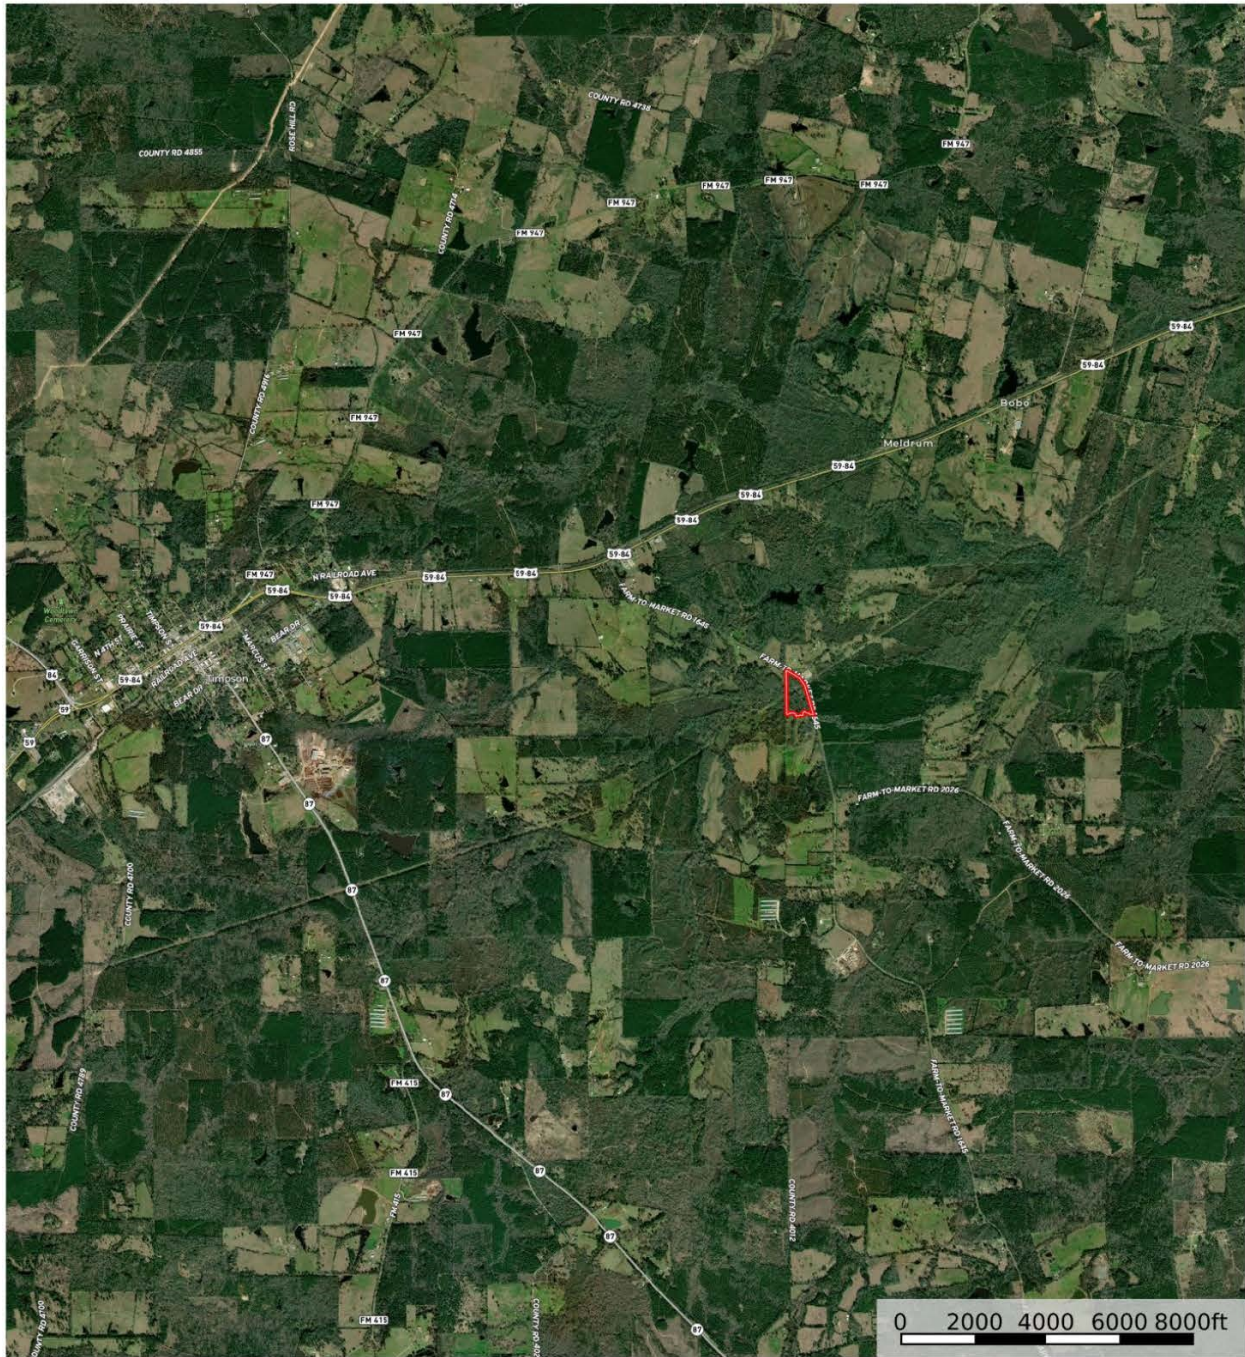

TBD FM 1645, Timpson TX 75975
Shelby County, Texas, 17 AC +/-

 Boundary

 The information contained herein was obtained from sources deemed to be reliable. Land id™ Services makes no warranties or guarantees as to the completeness or accuracy thereof.