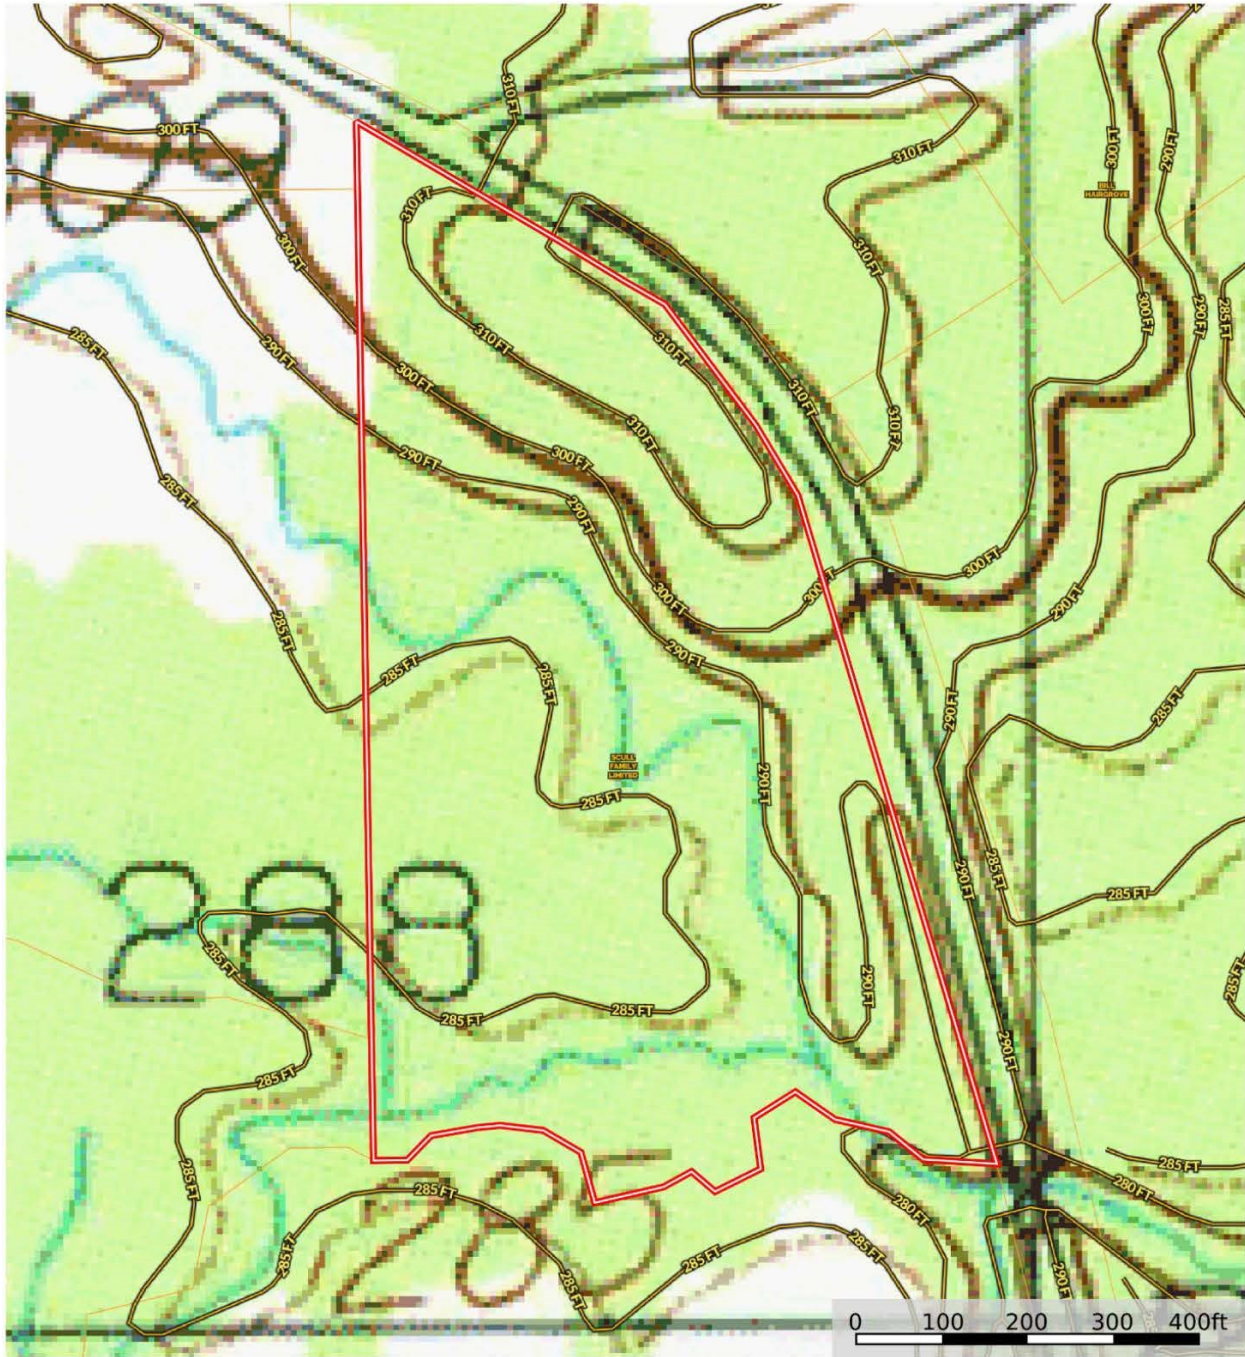

TBD FM 1645, Timpson TX 75975
Shelby County, Texas, 17 AC +/-

 Boundary

 The information contained herein was obtained from sources deemed to be reliable. Land id™ Services makes no warranties or guarantees as to the completeness or accuracy thereof.

Data presented is for reference purposes only and cannot be guaranteed.

 The information contained herein was obtained from sources deemed to be reliable. Land id™ Services makes no warranties or guarantees as to the completeness or accuracy thereof.