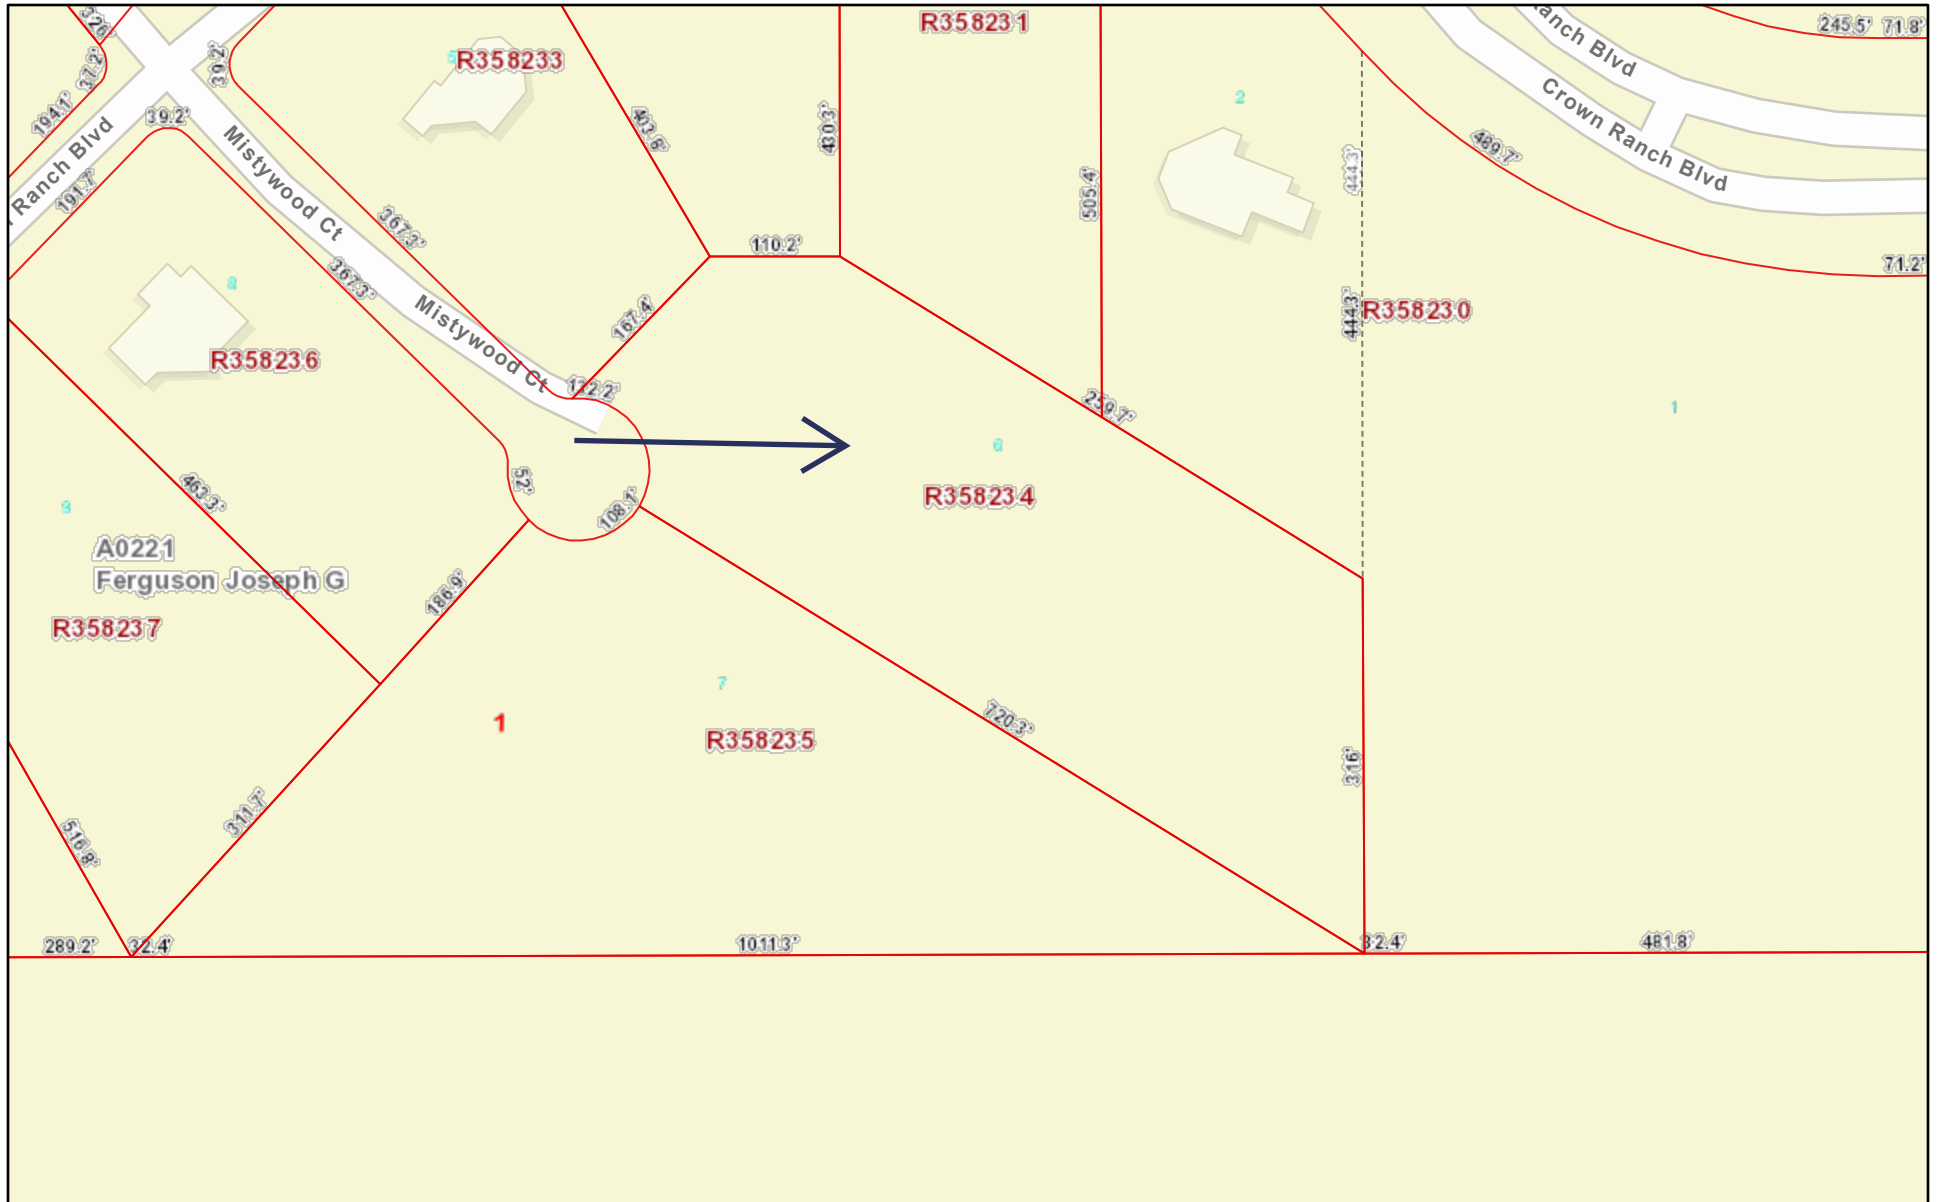

Montgomery CAD Web Map

4/12/2021, 3:38:50 PM

Abstracts Parcels Lot Lines

1:2,257

Esri Community Maps Contributors, Montgomery County, TX GIS Office,

Montgomery County Appraisal District, BIS Consulting -

Disclaimer: This product is for informational purposes only and has not been prepared for or be suitable for legal, engineering, or surveying purposes. It does not represent an on-the-ground survey and represents only the approximate relative location of boundaries.