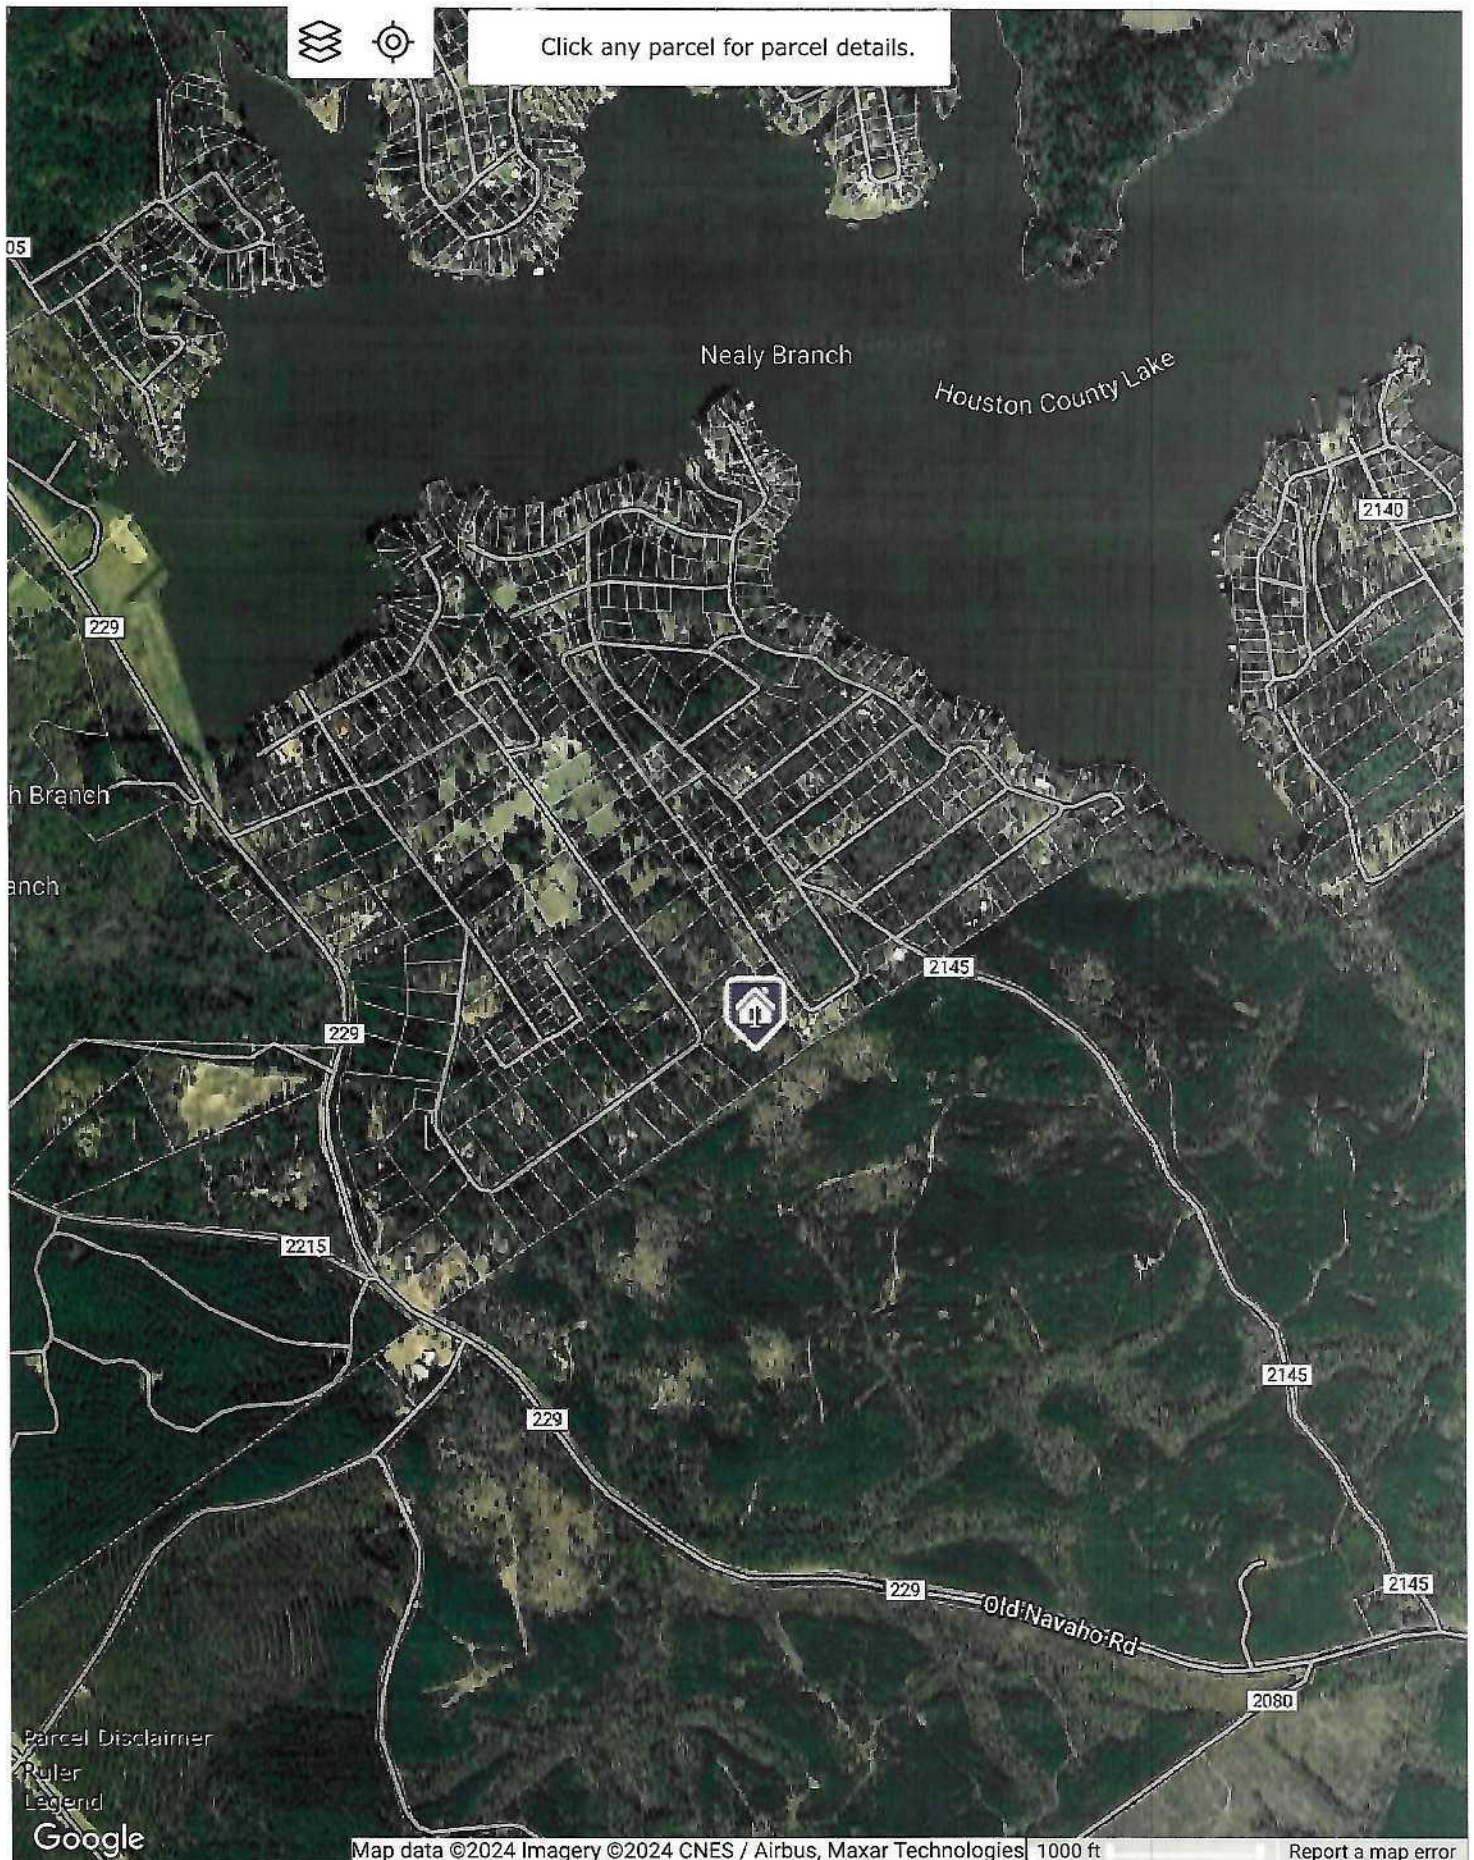

Click any parcel for parcel details.

Parcel Disclaimer  
Ruler  
Legend

Click any parcel for parcel details.

Houston County Lake

Latexo

Crockett

Cooper

Hop

Parcel Disclaimer  
Ruler  
Legend

Click any parcel for parcel details.

Click any parcel for parcel details.

*Houston County Lake*  
*Texas Shores Boat Ramp X*

229

229

2215

229

229

2145

Click any parcel for parcel details.

Parcel Disclaimer  
Ruler  
Legend

Map

Google Street View

Click any parcel for parcel details.

Parcel Disclaimer  
Ruler  
Legend

Google

Map data ©2024 Imagery ©2024 CNES / Airbus, Maxar Technologies 500 ft

Report a map error

Click any parcel for parcel details.

Parcel Disclaimer  
Ruler  
Legend