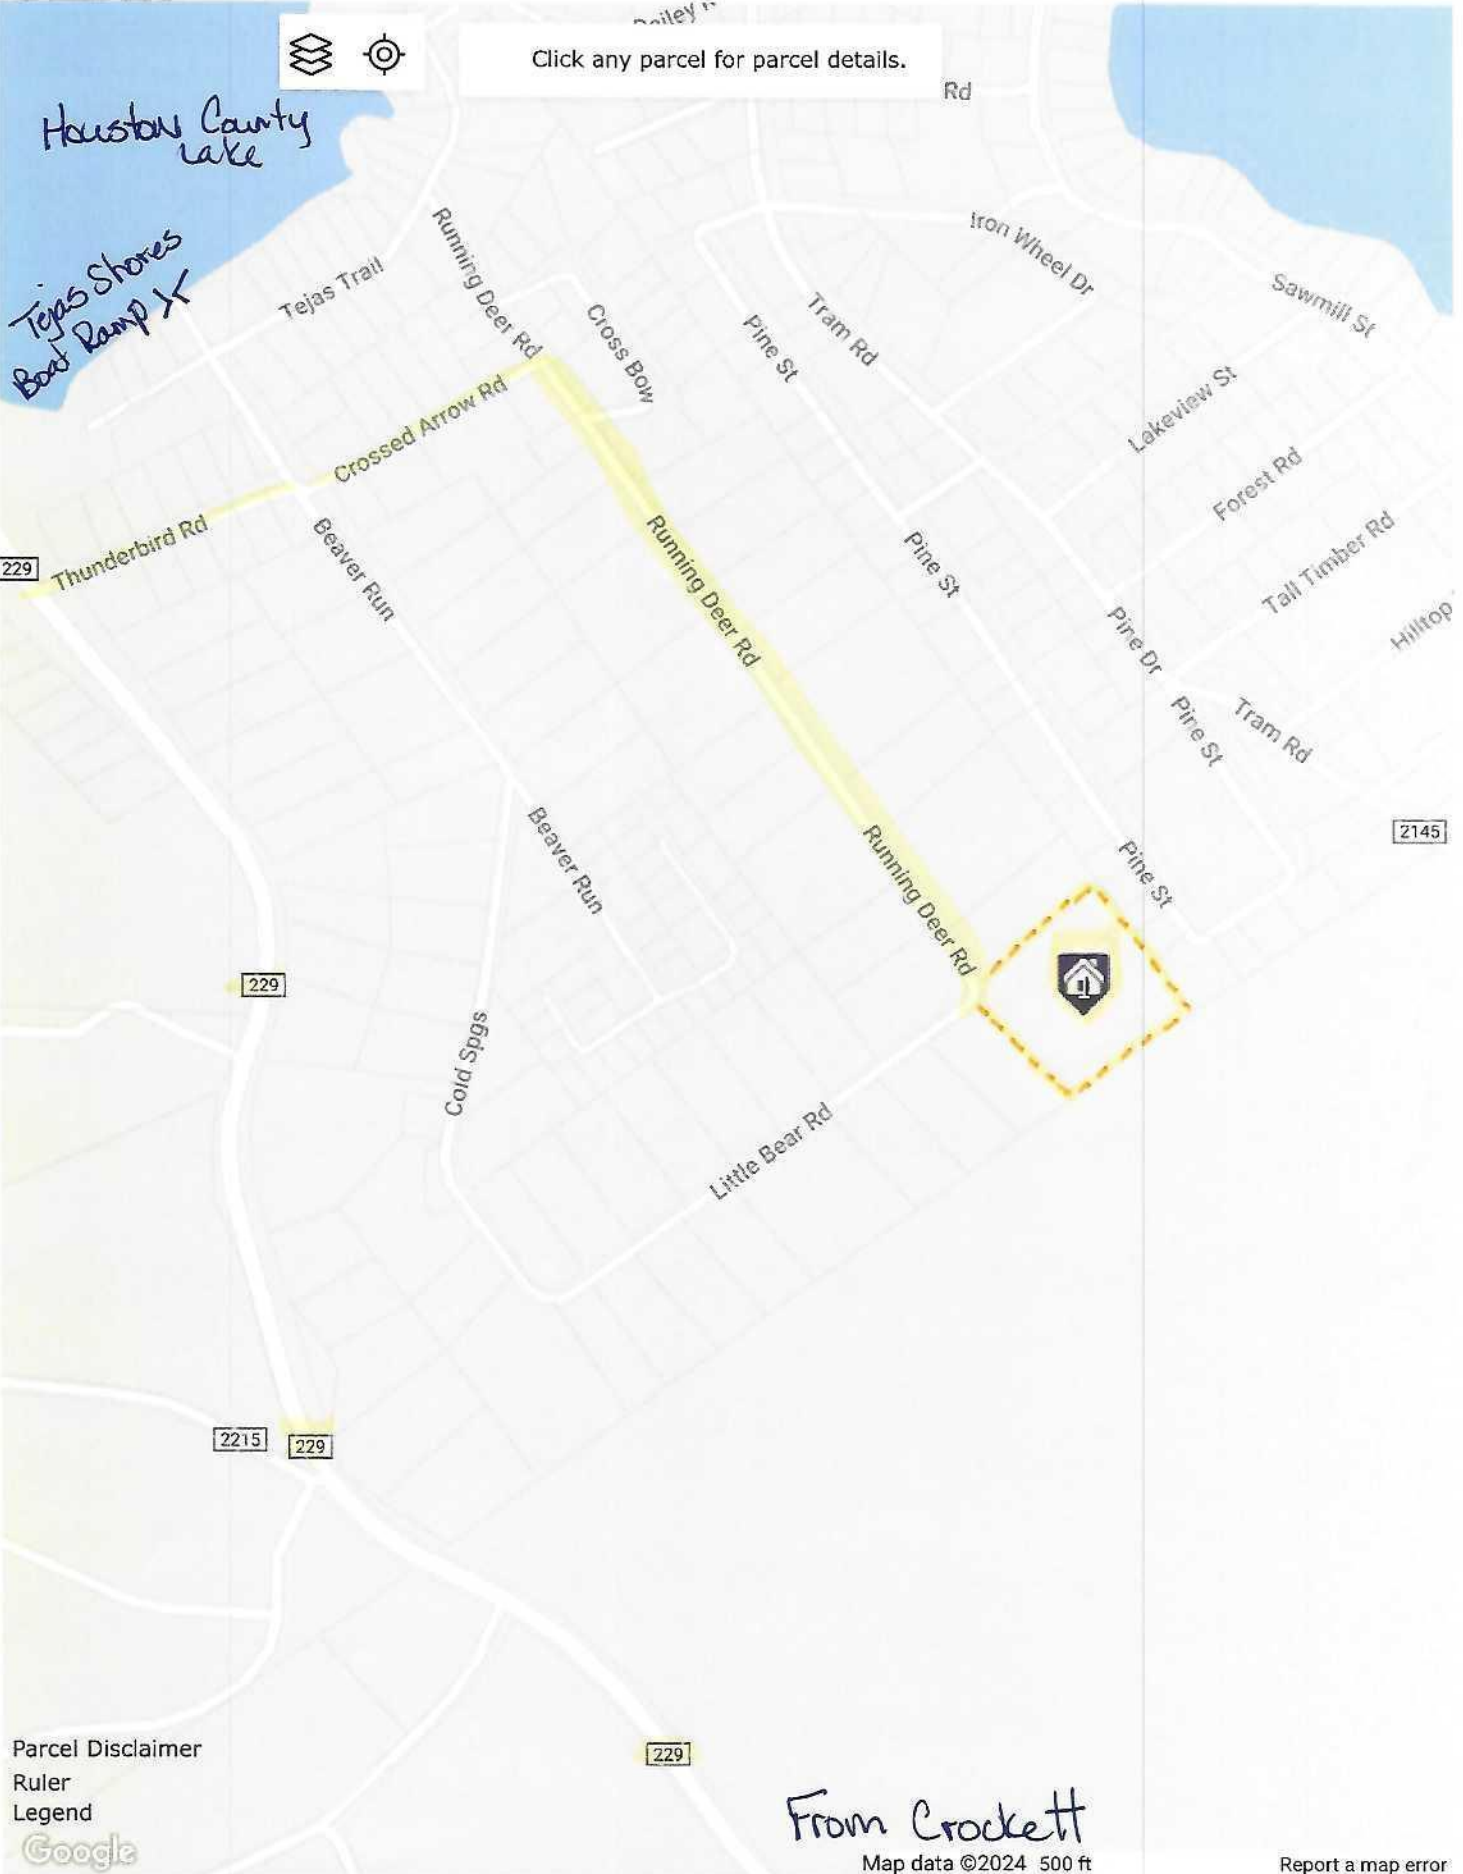

Click any parcel for parcel details.

Parcel Disclaimer  
Ruler  
Legend

Click any parcel for parcel details.

Houston County Lake

Latexo

Crockett

Cooper

Hop

Parcel Disclaimer  
Ruler  
Legend

Click any parcel for parcel details.

Click any parcel for parcel details.

*Houston County Lake*  
*Texas Shores Boat Ramp X*

229

229

2215

229

229

2145

Click any parcel for parcel details.

Parcel Disclaimer  
Ruler  
Legend

Map

Google Street View

Click any parcel for parcel details.

Parcel Disclaimer  
Ruler  
Legend

Google

Map data ©2024 Imagery ©2024 CNES / Airbus, Maxar Technologies 500 ft

Report a map error

Click any parcel for parcel details.

Parcel Disclaimer  
Ruler  
Legend