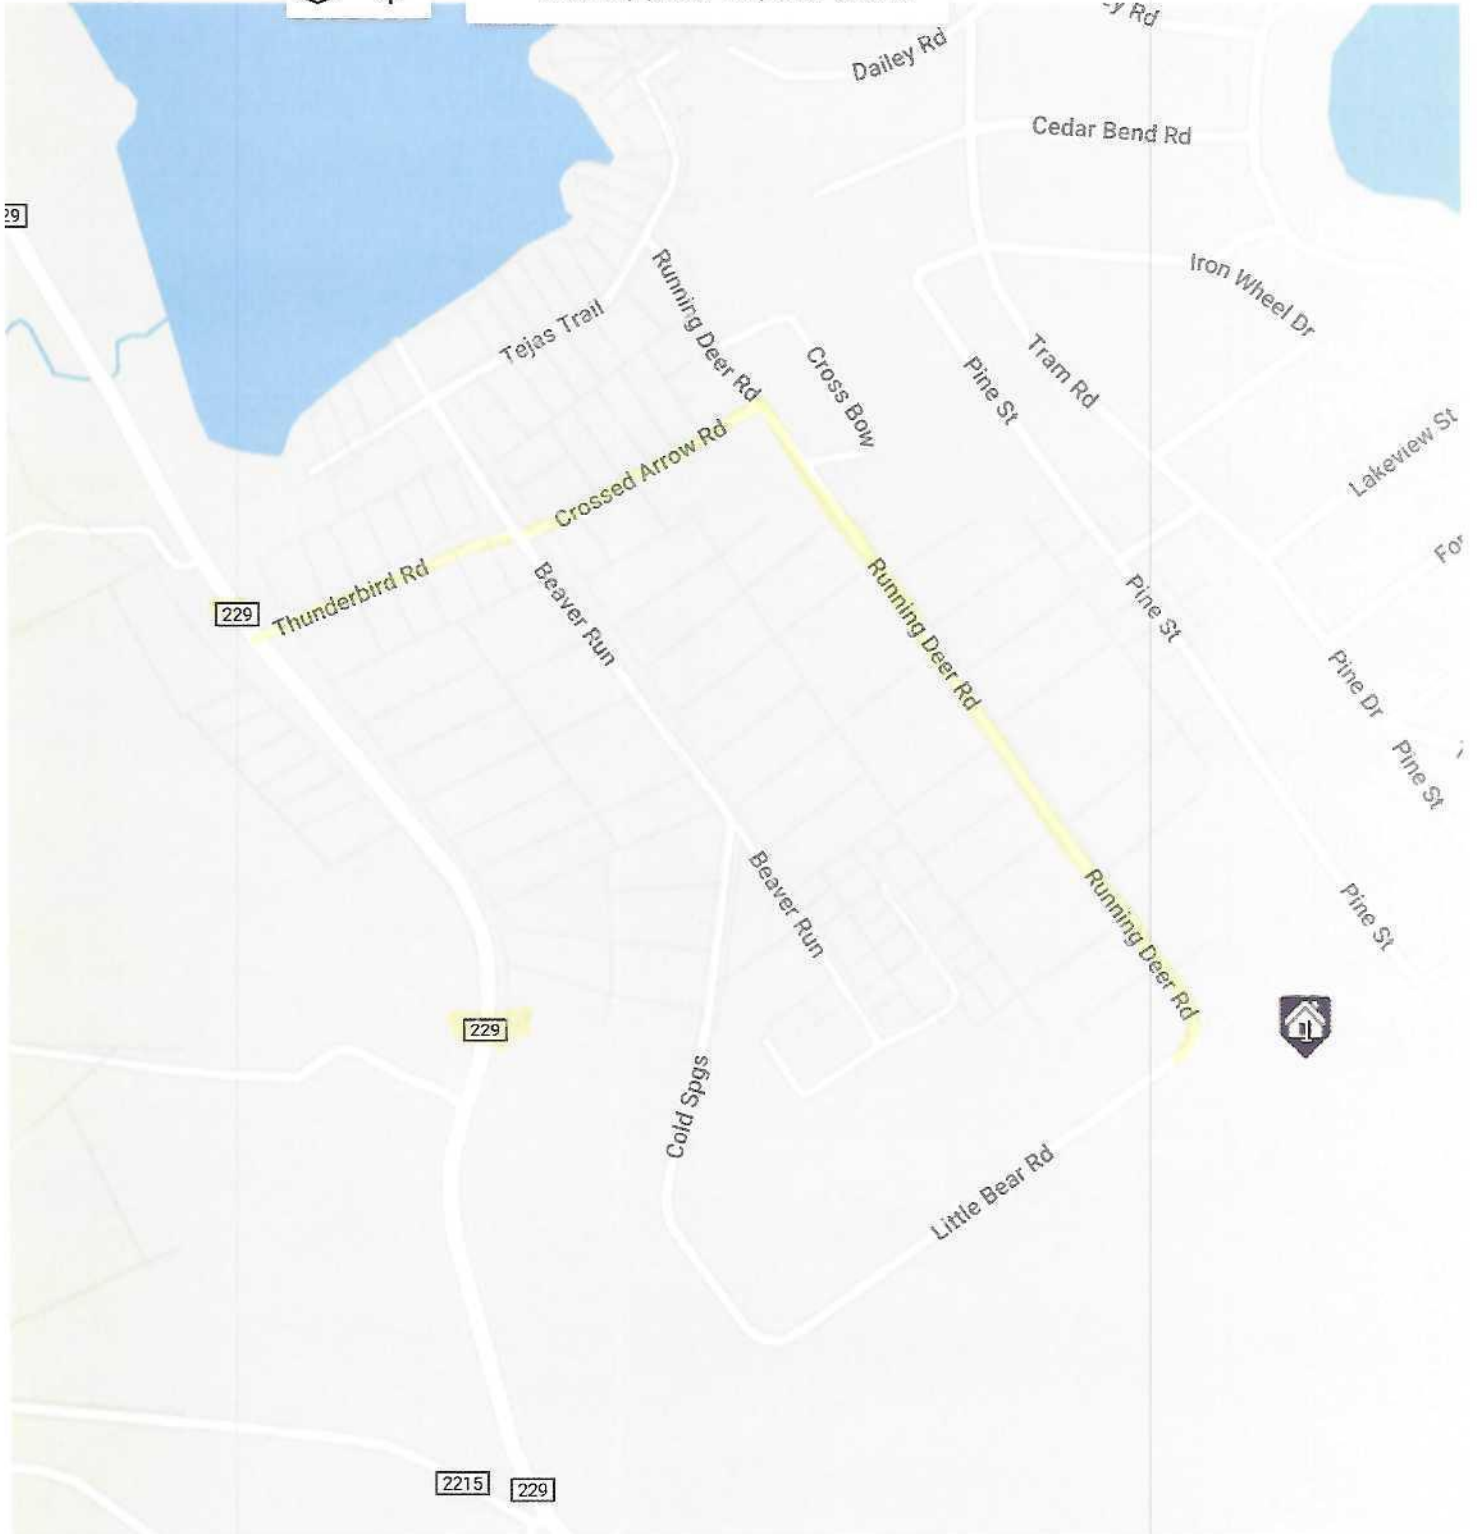

Click any parcel for parcel details.

Parcel Disclaimer  
Ruler  
Legend

Click any parcel for parcel details.

Houston County Lake

Latexo

Crockett

Cooper

Hop

Parcel Disclaimer  
Ruler  
Legend

Click any parcel for parcel details.

Click any parcel for parcel details.

*Houston County Lake*  
*Texas Shores Boat Ramp X*

229

229

2215

229

229

2145

Click any parcel for parcel details.

Parcel Disclaimer  
Ruler  
Legend

Map

Google Street View

Click any parcel for parcel details.

Parcel Disclaimer  
Ruler  
Legend

Google

Map data ©2024 Imagery ©2024 CNES / Airbus, Maxar Technologies 500 ft

Report a map error

Click any parcel for parcel details.

Parcel Disclaimer  
Ruler  
Legend