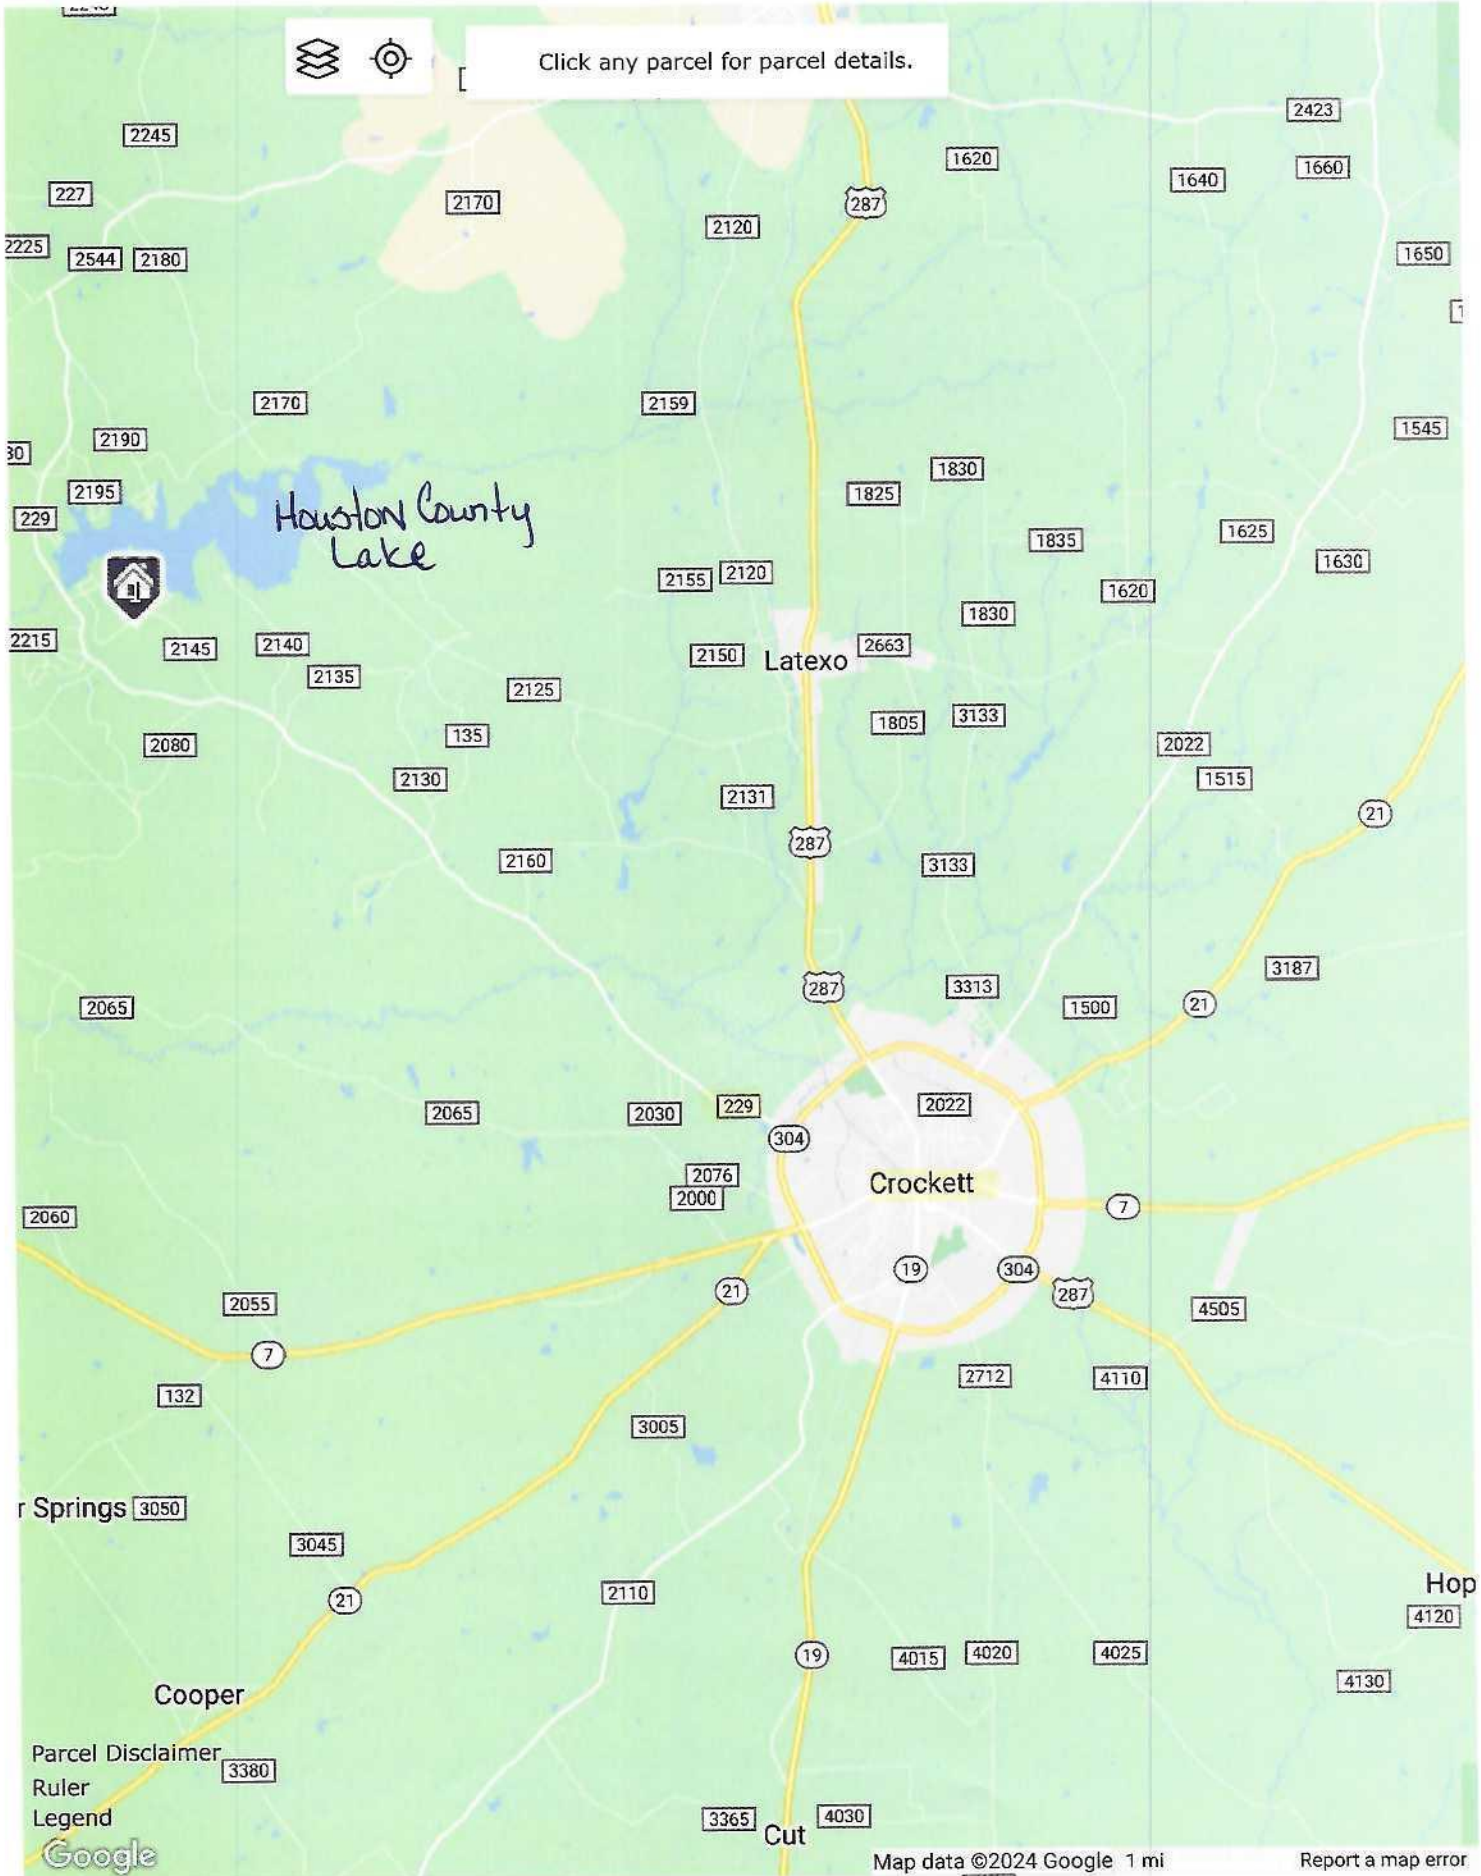

Click any parcel for parcel details.

Parcel Disclaimer  
Ruler  
Legend

Click any parcel for parcel details.

Houston County Lake

Latexo

Crockett

Cooper

Hop

Parcel Disclaimer  
Ruler  
Legend

Click any parcel for parcel details.

Click any parcel for parcel details.

*Houston County Lake*  
*Texas Shores Boat Ramp X*

229

229

2215

229

229

2145

Click any parcel for parcel details.

Parcel Disclaimer  
Ruler  
Legend

Map

Google Street View

Click any parcel for parcel details.

Parcel Disclaimer  
Ruler  
Legend

Google

Map data ©2024 Imagery ©2024 CNES / Airbus, Maxar Technologies 500 ft

Report a map error

Click any parcel for parcel details.

Parcel Disclaimer  
Ruler  
Legend