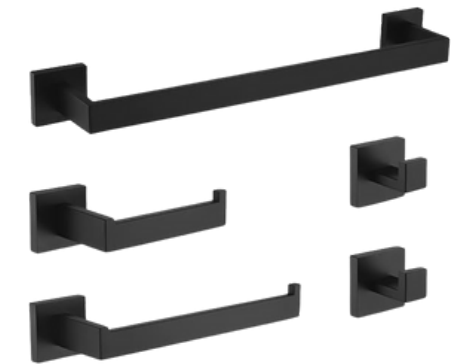

SHOWER FLOOR AND ACCENT

- MOONLIGHT MOSAIC II PEBBLE MARBLE MOSAIC

ACCESSORIES

- Durafe 5 Piece Bathroom Hardware Set,Matte Black Towel Bar Set SUS304 Stainless Steel, Single Bathroom Towel Rack,23.6-Inch Towel Ring,Toilet Paper Holder,Towel Robe Hooks Accessory Set