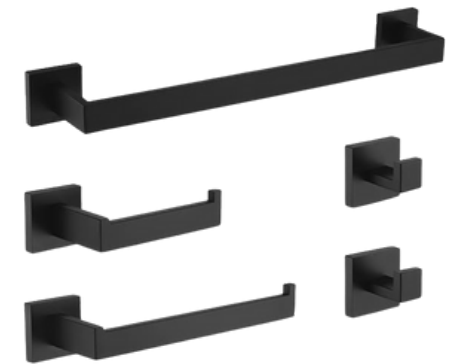

NEW WAVE HOMES
BUILDING THE FUTURE, TODAY

NWH-2344

SECONDARY BATH

2344

COUNTERTOP+SINK+ FAUCET

- CALACATTA GOLD 3 CM STRAIGHT EDGE
- SINK. STANDARD WHITE PORCELAIN
- FAUCET: TRUSTMI 2-Handle 8 inch Widespread Bathroom Sink Faucet with Pop Up Drain and cUPC Faucet Supply Hoses, Matte Black Basin Faucet Mixer Taps

LIGHT FIXTURE

- 2-Light Farmhouse Vanity Light

FLOOR+ WALL TILE

- FORUM IVORY PORCELAIN TILE

CABINETS+HARDWARE

- LIGHT GREY SHAKER STYLE
- 7-1/2 Inch Kitchen Square Cabinet Handles Matte Black

ACCESSORIES

- Durafe 5 Piece Bathroom Hardware Set, Matte Black Towel Bar Set SUS304 Stainless Steel, Single Bathroom Towel Rack, 23.6-Inch Towel Ring, Toilet Paper Holder, Towel Robe Hooks Accessory Set