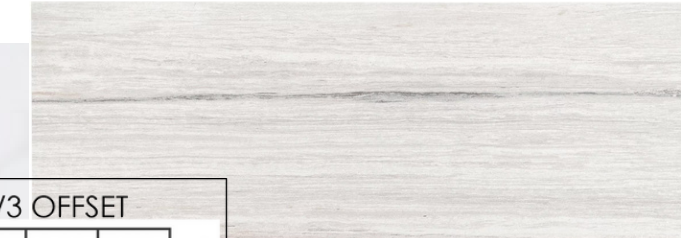

FLOOR+ WALL TILE

- FLOOR: SAHARA SAND PORCELAIN TILE
- WALL:FORUM IVORY PORCELAIN TILE