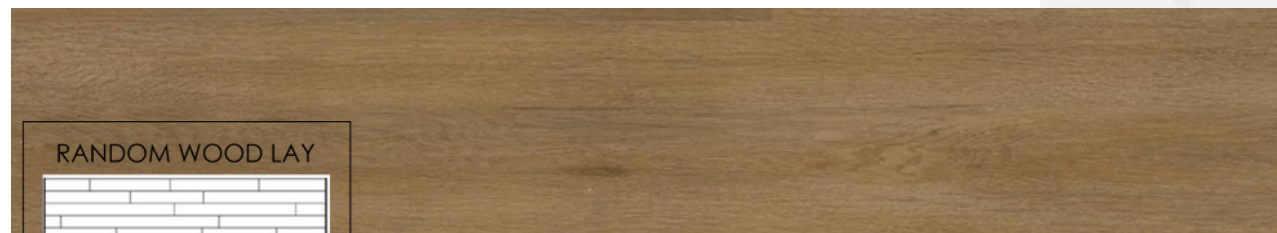

INTERIOR LVP FLOORING

- GEMCORE. GARNET COLLECTION. TRALEE
- PATTERN. RANDOM WOODLAY

RANDOM WOOD LAY