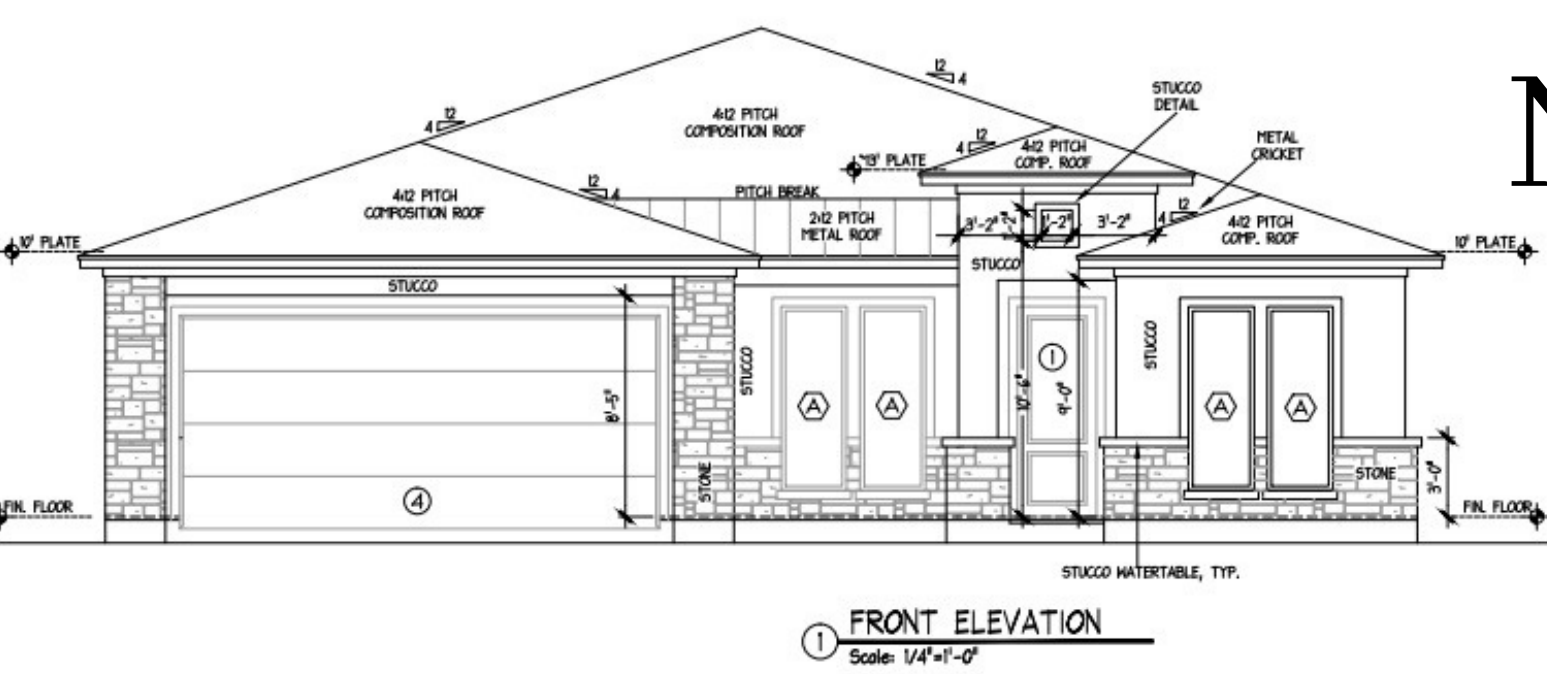

NWH-2344

RUSTIC

Charcoal Shingles

Metal Roof

Trims

SW 6174
Andiron

Blanco Chop Stone

Body