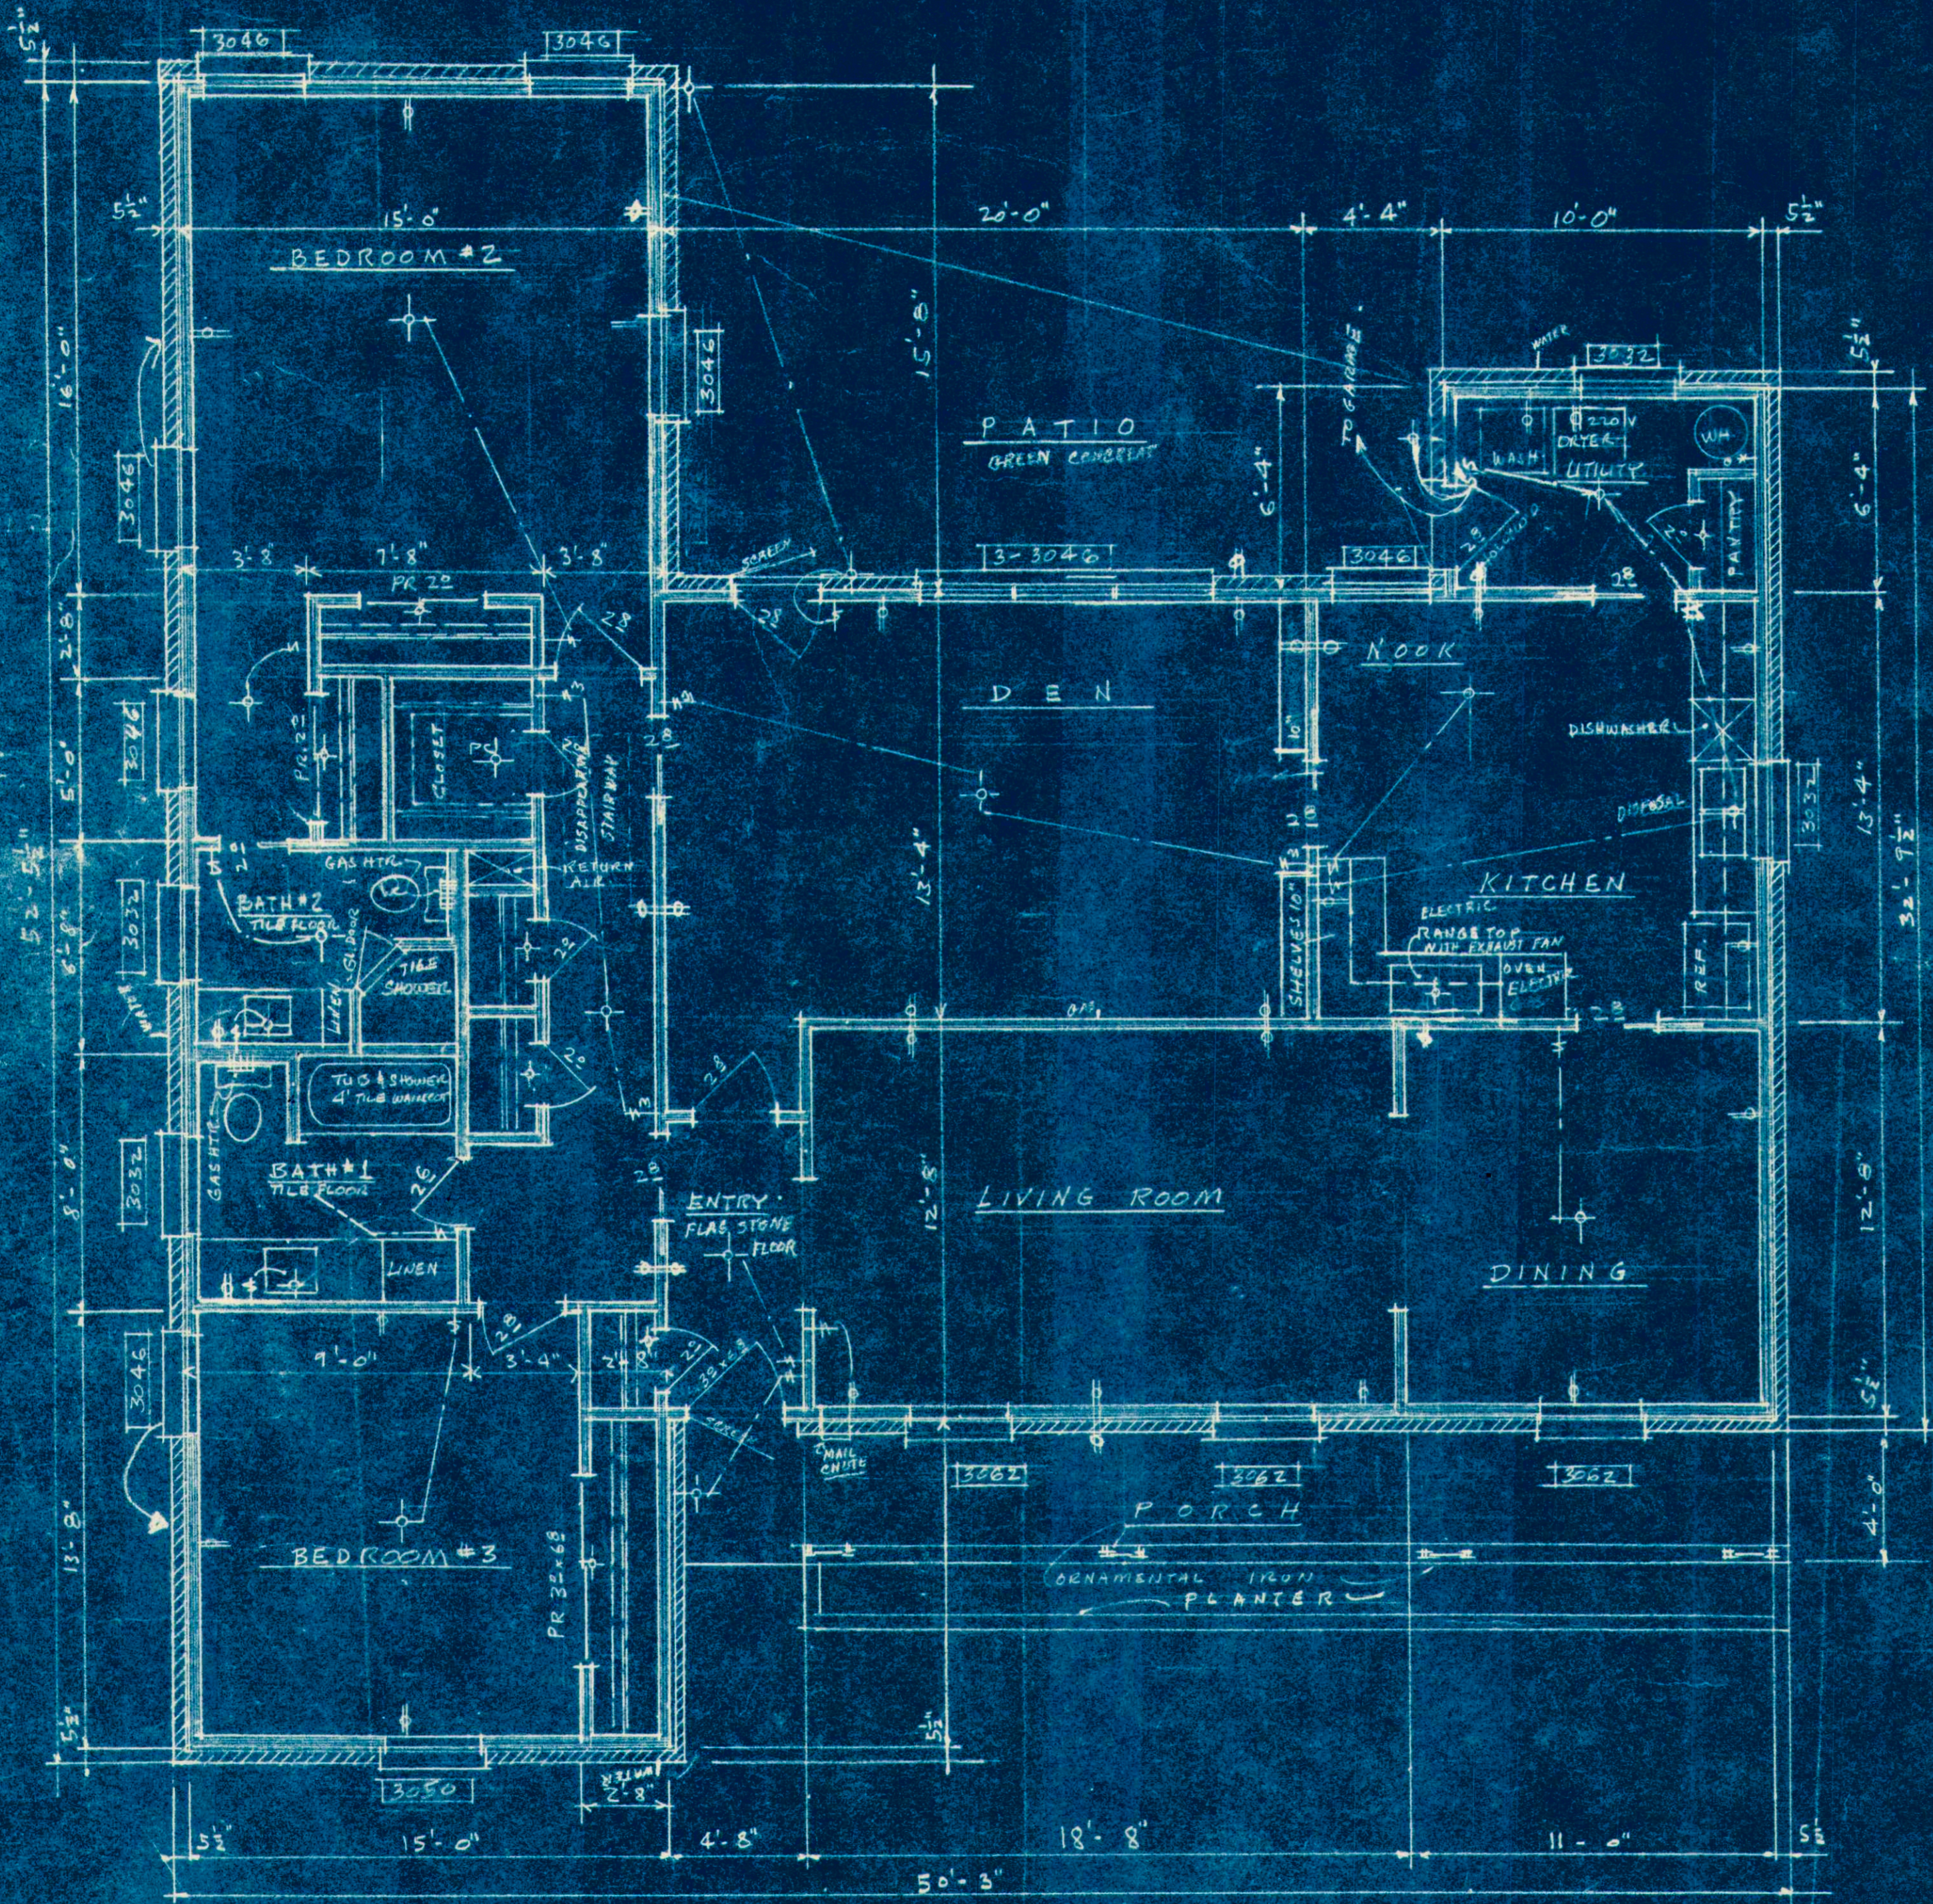

1742

A RESIDENCE FOR
MR. & MRS. OWEN FREY

SEP 20 1956

Wm F. WORTHAM, JR.
ARCHITECT
Houston Texas

2044

FLOOR PLAN 1/4"=1'-0"

Owen D. Frey 10-29-56 LOT 12 AFTON VILLAGE