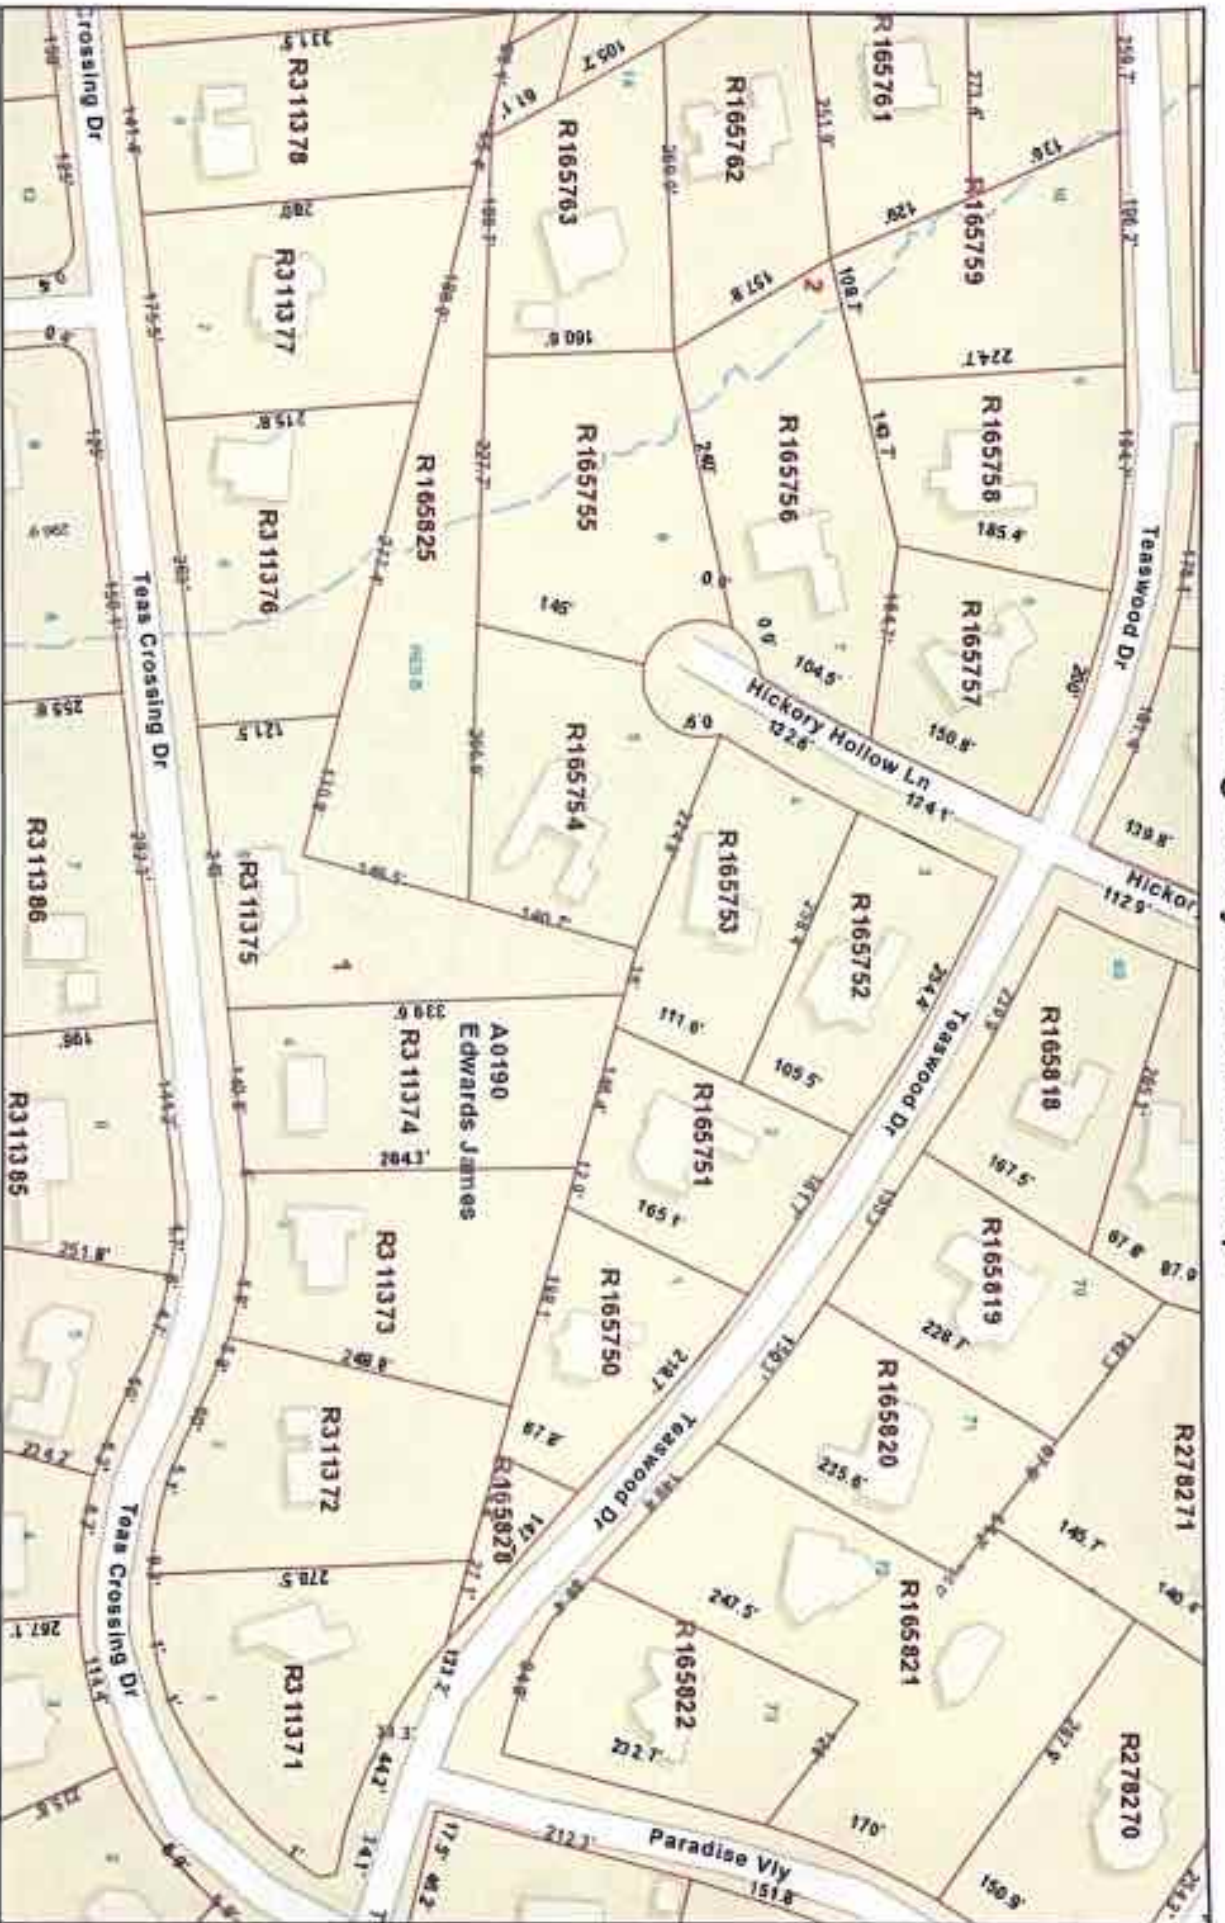

Montgomery CAD Web Map

2/6/2021, 4:44:39 PM

- Abstracts
- Parcels

1:2,257

East Community Maps Contributor, Montgomery County, TX GIS Office

Montgomery County Appraisal District, GIS Consulting