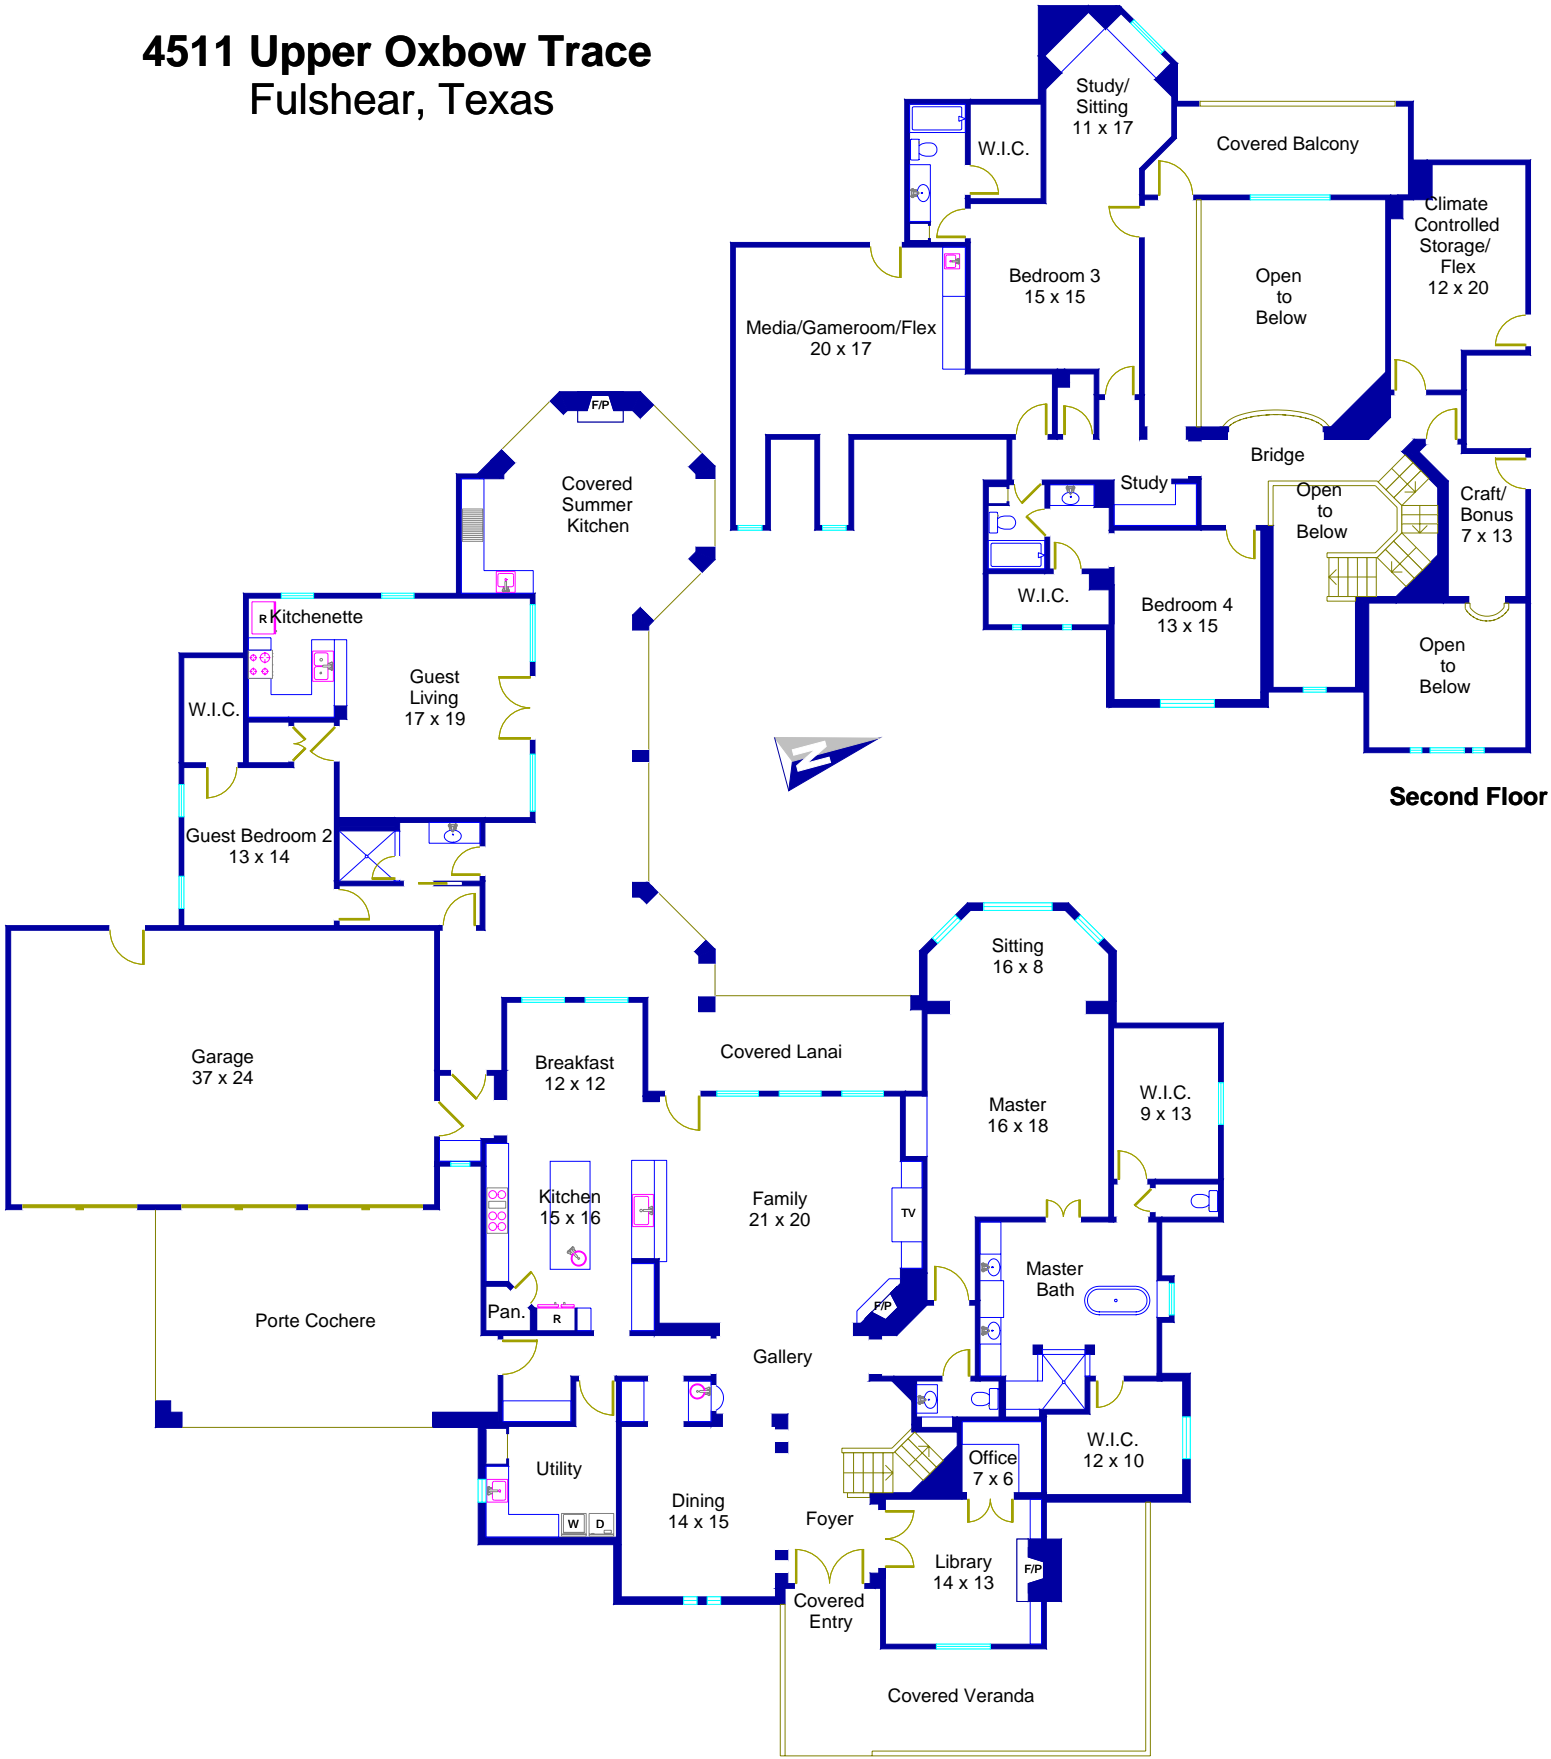

4511 Upper Oxbow Trace Fulshear, Texas

Second Floor

First Floor

This floor plan is an artistic rendering only. All dimensions are approximate. Floor Plan Graphics makes no representation or warranty as to this rendering's accuracy and no measurements or dimensions should be relied upon without independent verification.