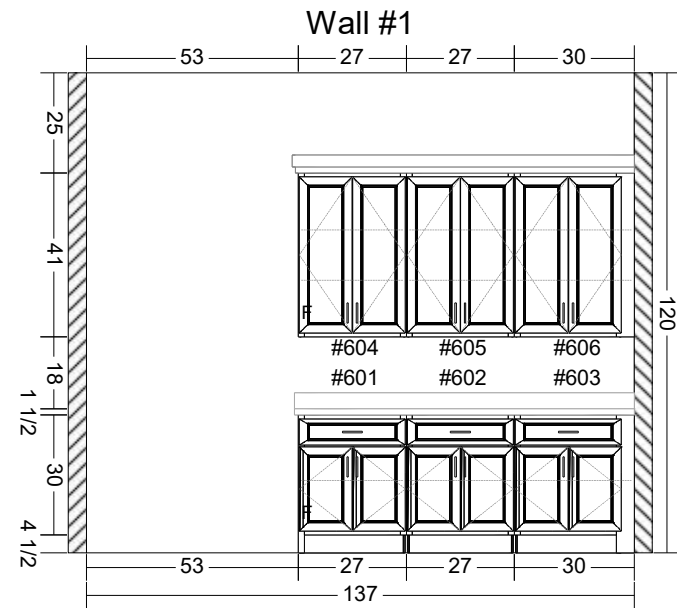

Job: **1404 Bluebonnet Ridge**
 Drawing Title: **Laundry**

Door: **Quaker**
 Finish: **Agreeable Gray**

All Units to be Field Verified
 before Manufacture and
 Installation

Scale: **1/2" = 1'**
 Date: **06/06/2024**
 Revision: **1.0**

Page: **8/10**

Job: **1404 Bluebonnet Ridge**
 Drawing Title: **Mudroom**

Door: **Quaker**
 Finish: **Agreeable Gray**

All Units to be Field Verified
 before Manufacture and
 Installation

Scale: **1/2" = 1'**
 Date: **06/06/2024**
 Revision: **1.0**