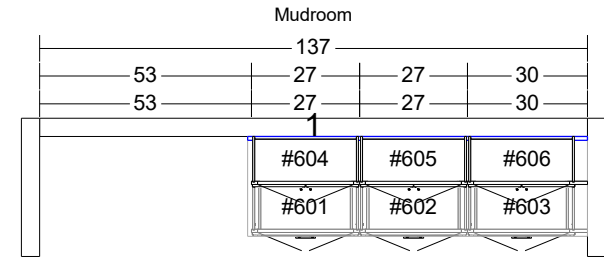

Job: **1404 Bluebonnet Ridge**
 Drawing Title: **Laundry**

Door: **Quaker**
 Finish: **Agreeable Gray**

All Units to be Field Verified
 before Manufacture and
 Installation

Scale: **1/2" = 1'**
 Date: **06/06/2024**
 Revision: **1.0**

Page: **8/10**

Job: **1404 Bluebonnet Ridge**
 Drawing Title: **Mudroom**

Door: **Quaker**
 Finish: **Agreeable Gray**

All Units to be Field Verified
 before Manufacture and
 Installation

Scale: **1/2" = 1'**
 Date: **06/06/2024**
 Revision: **1.0**