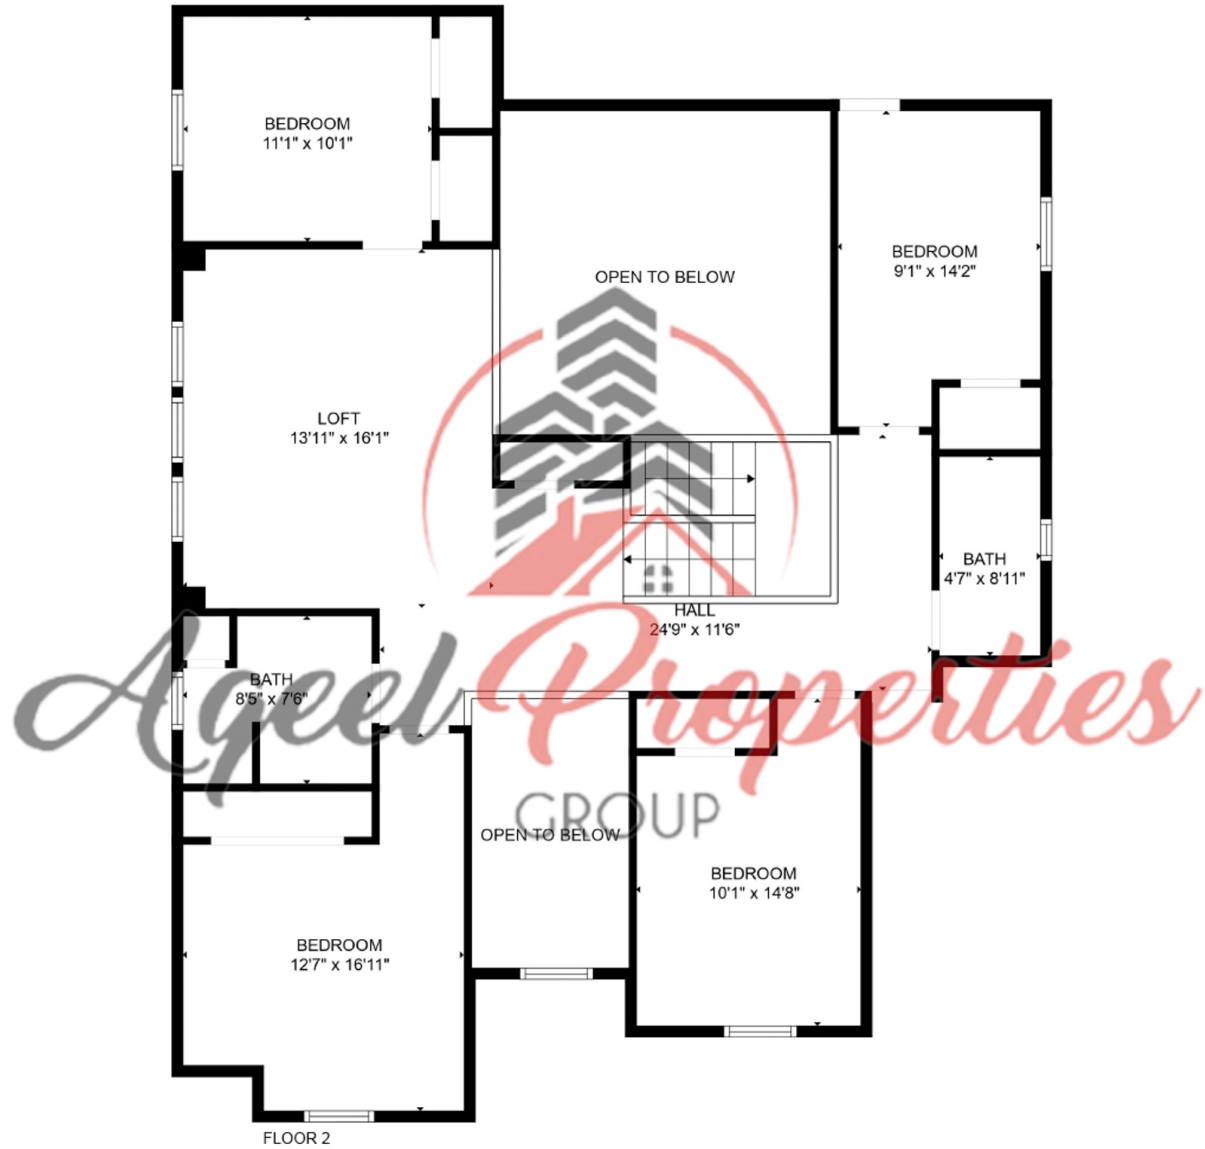

3111 TRISHELLE COURT , MISSOURI CITY

MEASUREMENTS ARE CALCULATED BY CUBICASA TECHNOLOGY. DEEMED HIGHLY RELIABLE BUT NOT GUARANTEED.

3111 TRISHELLE COURT , MISSOURI CITY

MEASUREMENTS ARE CALCULATED BY CUBICASA TECHNOLOGY. DEEMED HIGHLY RELIABLE BUT NOT GUARANTEED.