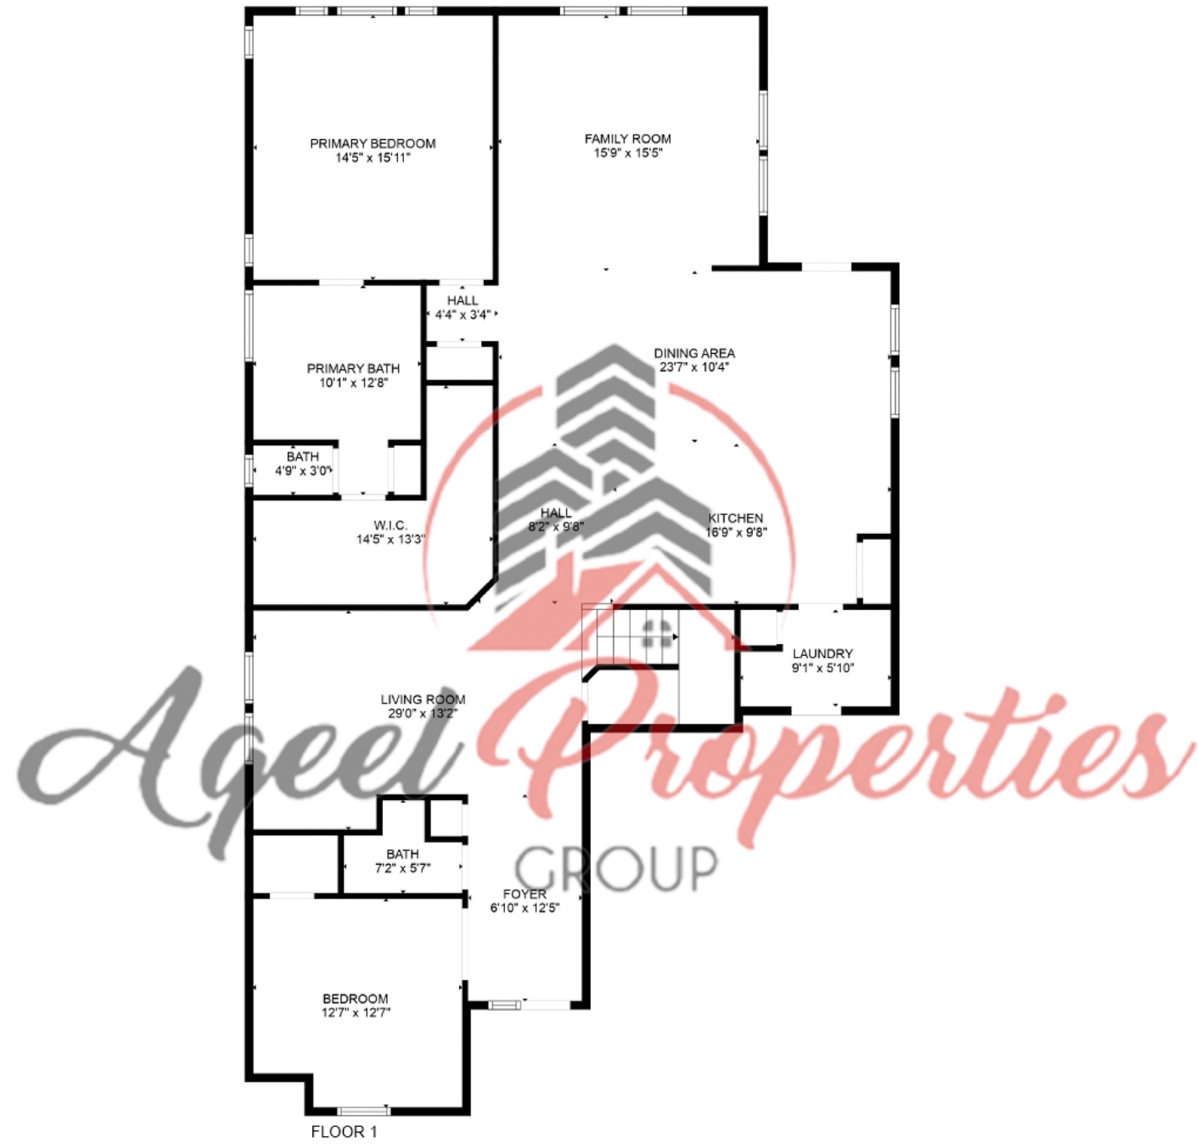

3111 TRISHELLE COURT , MISSOURI CITY

MEASUREMENTS ARE CALCULATED BY CUBICASA TECHNOLOGY. DEEMED HIGHLY RELIABLE BUT NOT GUARANTEED.

3111 TRISHELLE COURT , MISSOURI CITY

MEASUREMENTS ARE CALCULATED BY CUBICASA TECHNOLOGY. DEEMED HIGHLY RELIABLE BUT NOT GUARANTEED.