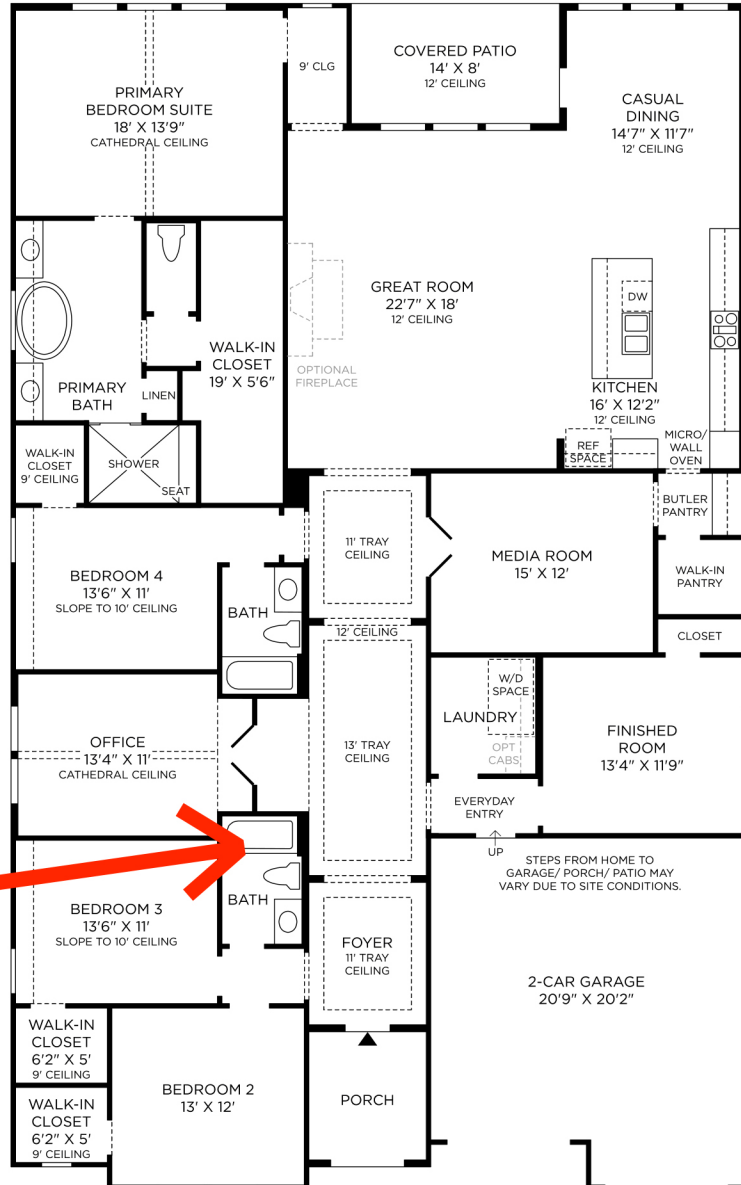

Toll Brothers

Indio First Floor

Upgraded Glass Walk-In Shower!

Selected Options:

- Finished Room
- Butler Pantry
- Alternate Primary Shower