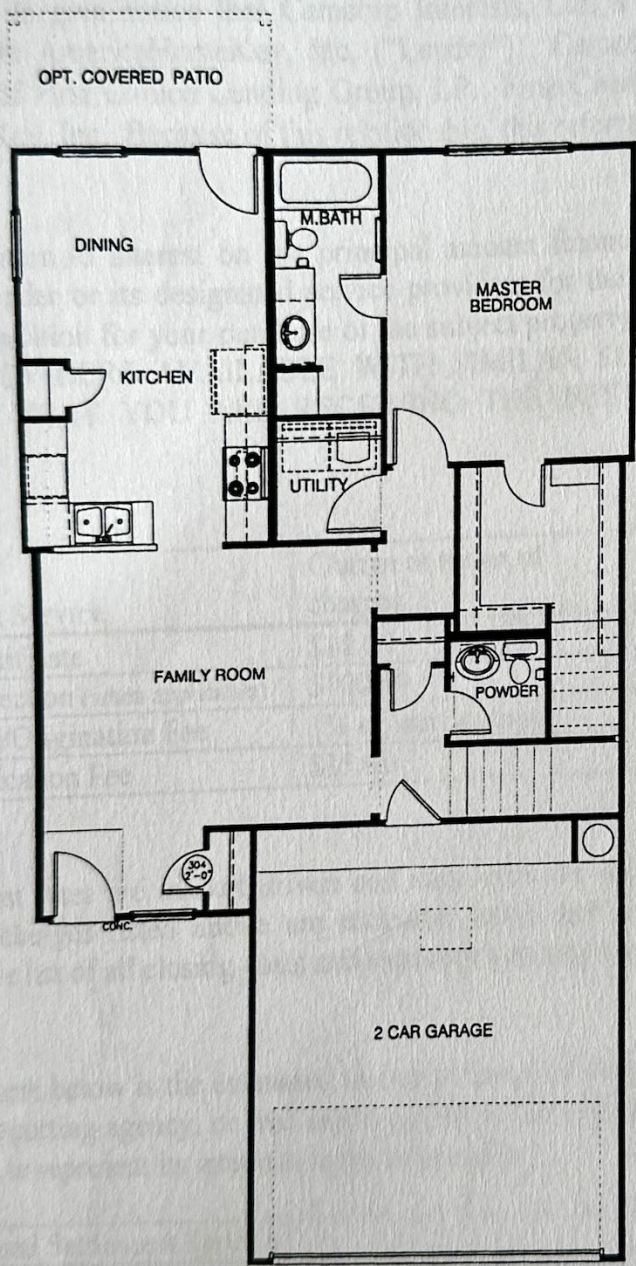

**The Drake  
Plan 380**

1917 Sq. Ft.

Legend Homes  
10410 Windermere Lakes Blvd.  
Houston, TX 77065  
Main: 281-671-9070  
Fax: 281-671-9055  
legendhomeshouston.com

FIRST FLOOR PLAN

*Jessie Williams*

OPT. M. GARDEN TUB

09/22/10  
Clearview Village

Floorplans are artists' renderings and are subject to changes and modifications without notice. All square footage and dimensions are approximate.