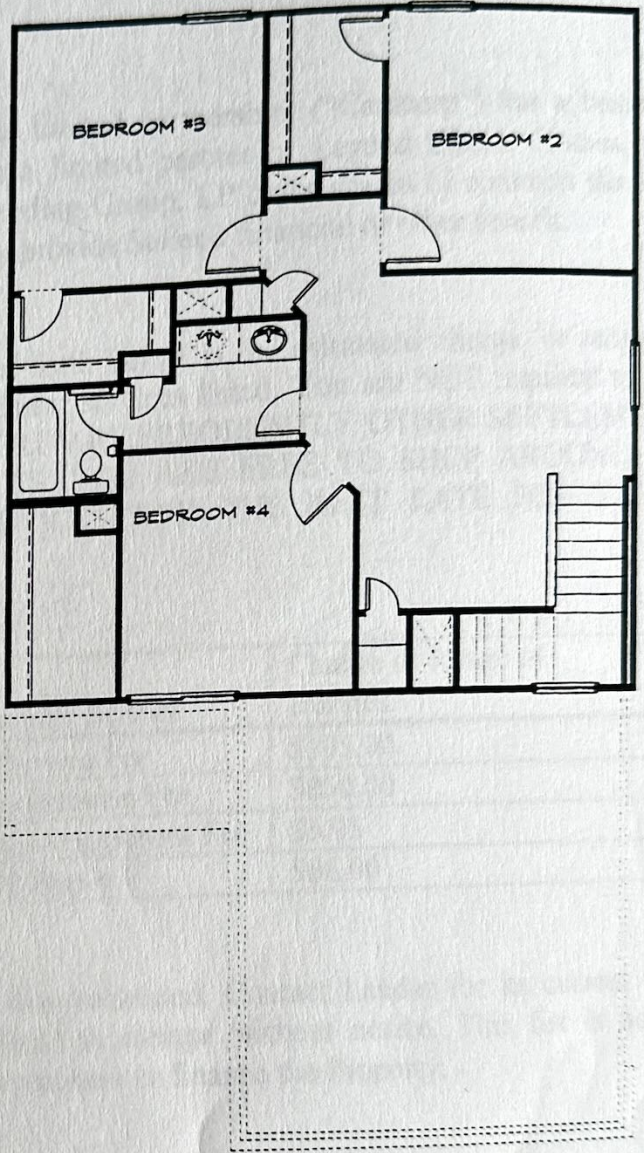

**The Drake  
Plan 380**

1917 Sq. Ft.

Legend Homes  
10410 Windermere Lakes Blvd.  
Houston, TX 77065  
Main: 281-671-9070  
Fax: 281-671-9055  
legendhomeshouston.com

FIRST FLOOR PLAN

*Jessie Williams*

OPT. M. GARDEN TUB

09/22/10  
Clearview Village

Floorplans are artists' renderings and are subject to changes and modifications without notice. All square footage and dimensions are approximate.