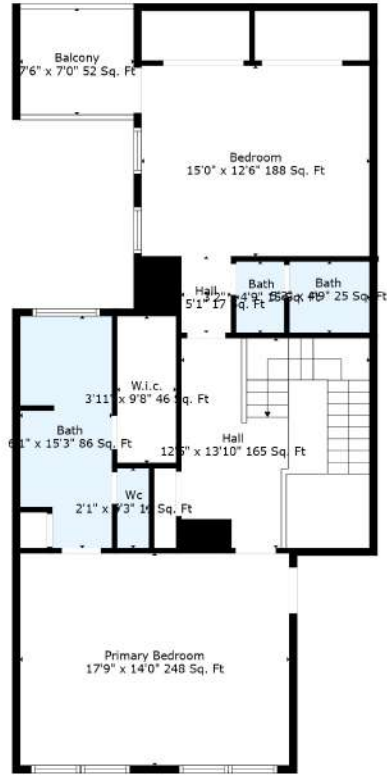

Floor 1

Floor 2

TOTAL: 1784 sq. ft
 FLOOR 1: 877 sq. ft, FLOOR 2: 907 sq. ft
 EXCLUDED AREAS: PATIO: 150 sq. ft, FIREPLACE: 10 sq. ft, BALCONY: 52 sq. ft

Measurements Are Calculated By Cubicase Technology. Deemed Highly Reliable But Not Guaranteed.