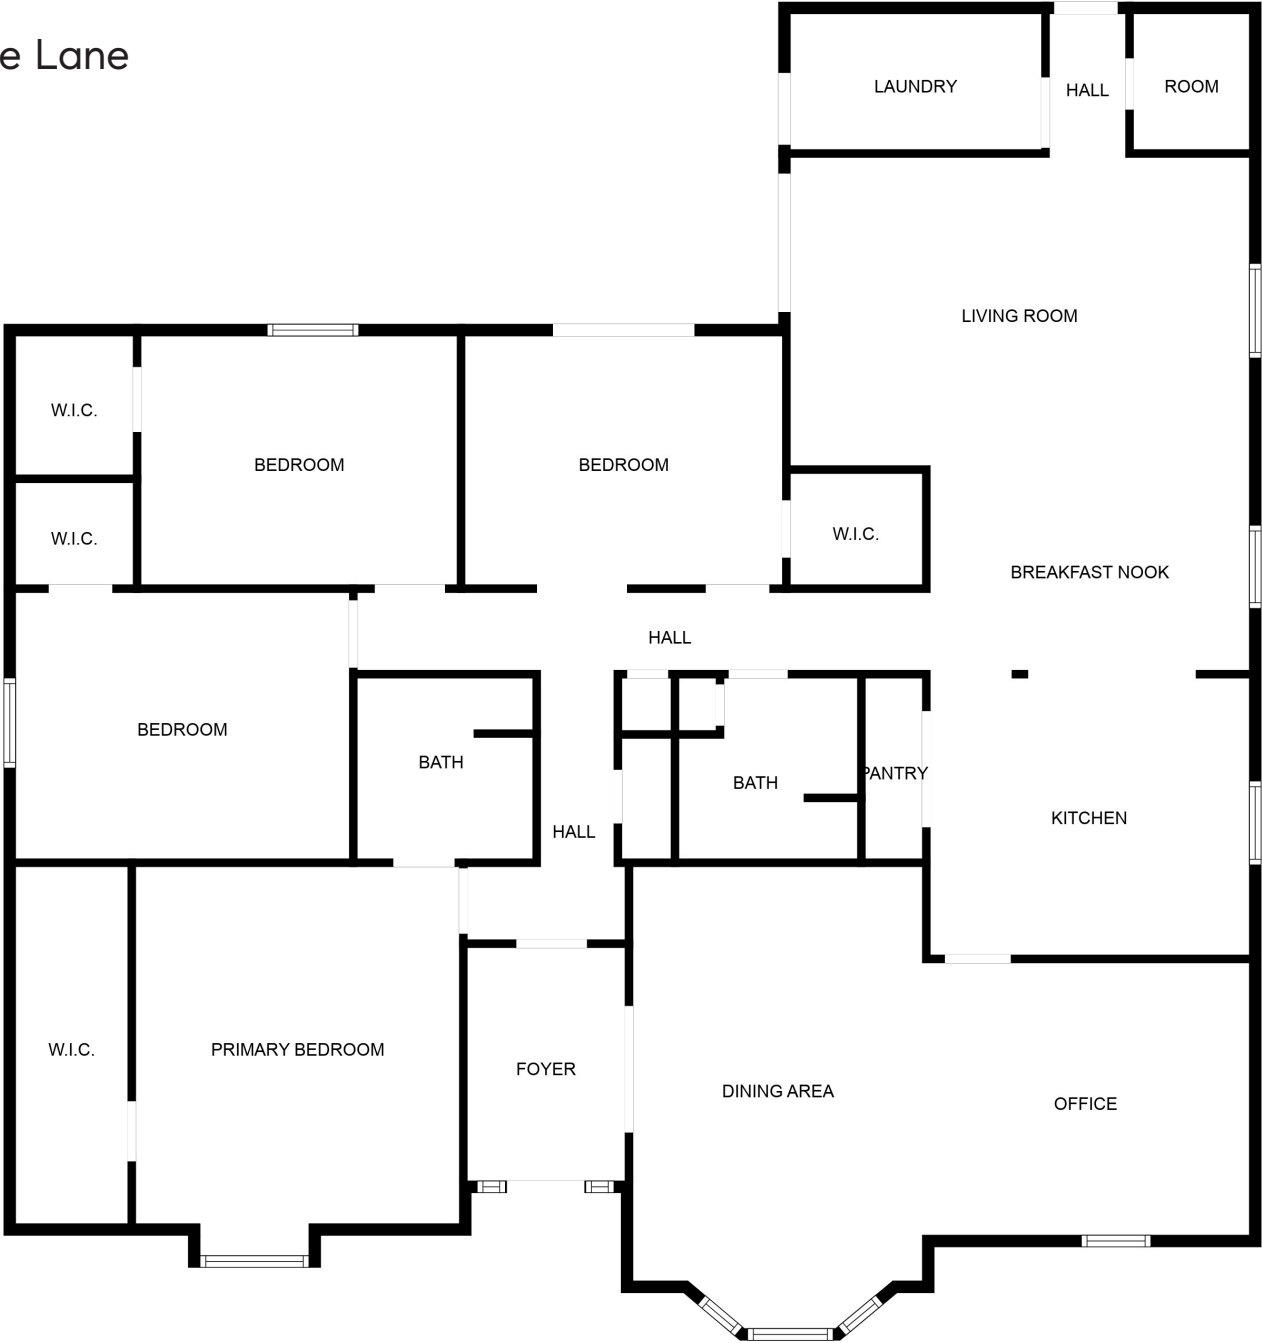

Walnut Bend

10602 Meadow Lake Lane