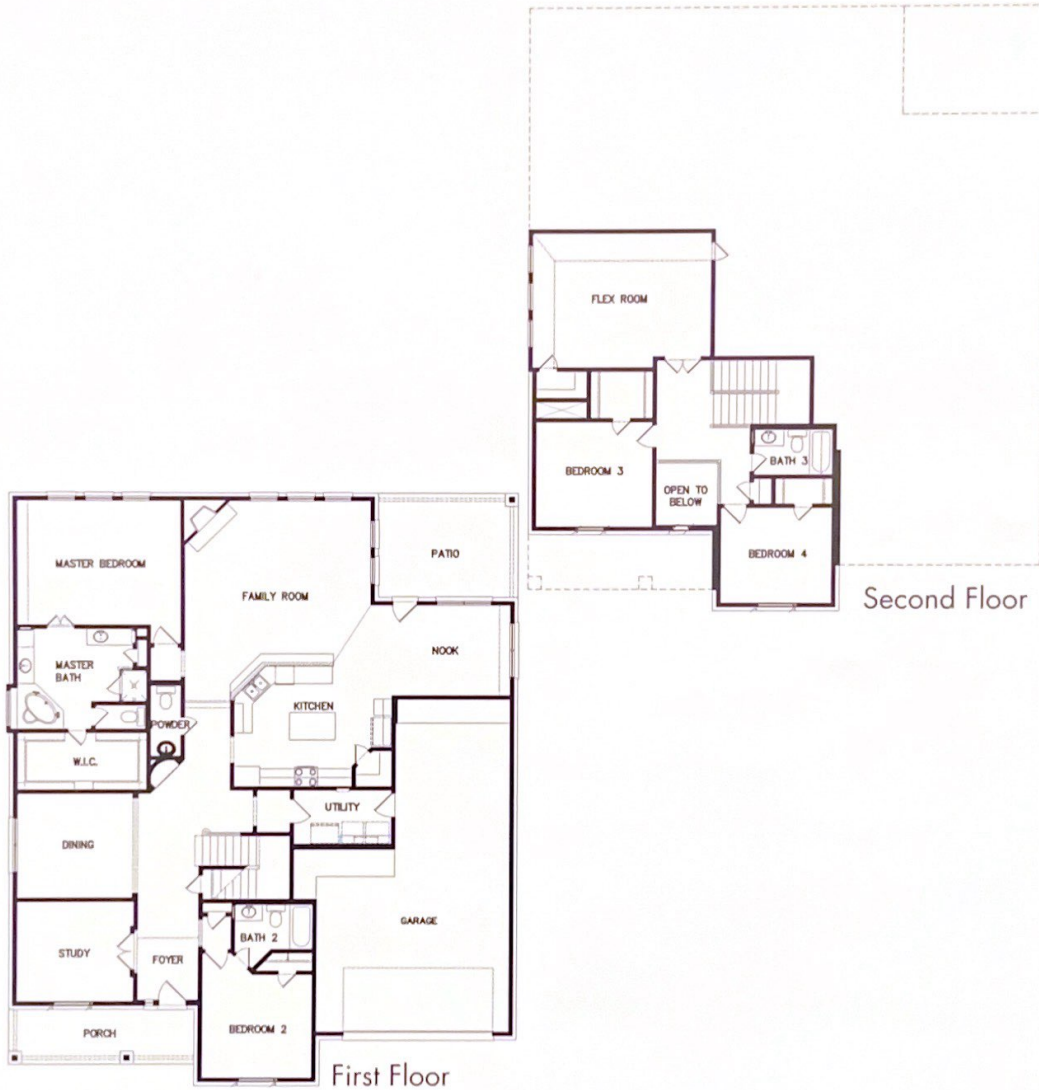

Amber

4 Bedrooms | 3.5 Baths

3,309 Sq. Ft. Total

Plan #5571

LENNAR.COM

Quality Homes since 1954

Plans and elevations are artist's renderings and may contain options, which are not standard on all models. Lennar reserves the right to make changes to these floor plans, specifications, dimensions and elevations without prior notice. Stated dimensions and square footage are approximate and should not be used as representation of the home's precise or actual size. Any statement, verbal or written, regarding "under air" or "finished area" or any other description or modifier of the square footage size of any home is a shorthand description of the manner in which the square footage was estimated and should not be construed to indicate certainty. Copyright © 2011 Lennar Corporation. Lennar and the Lennar logo are registered service marks of Lennar Corporation and/or its subsidiaries. 6/11