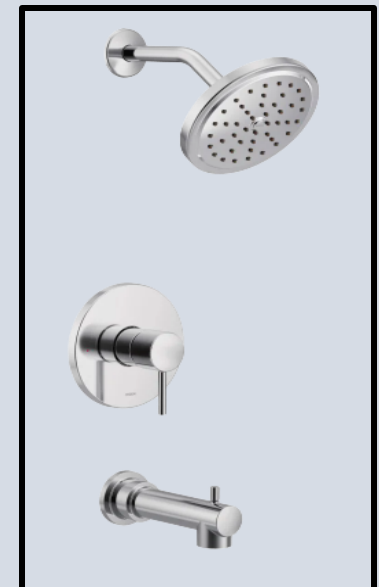

Niche Accent: Penny Mixed Finish Porcelain Mosaic Tile