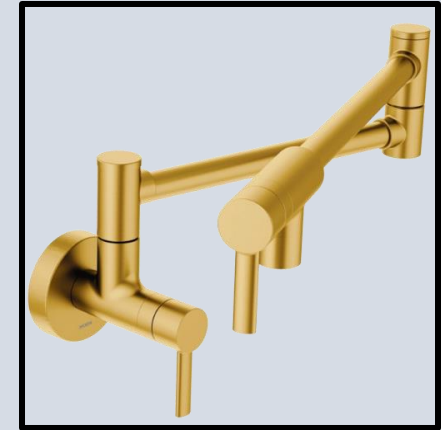

STUDY

Study

Study Cabinets: Network Gray 7073

*Design elements subject to change and availability

KITCHEN AND BUTLER'S BAR

Countertops: Mykonos
Waterfall Island

Cabinets: Snowbound SW 7004

Island & Lower Cabinets:
Software SW 7074

Island Pendant 3

33" Apron Sink

Moen Wall-Mounted Pot
Filler

Moen Kitchen Faucet

*Design elements subject to change and availability

POWDER BATH

Countertop: Mykonos

Cabinets: Software SW 7074