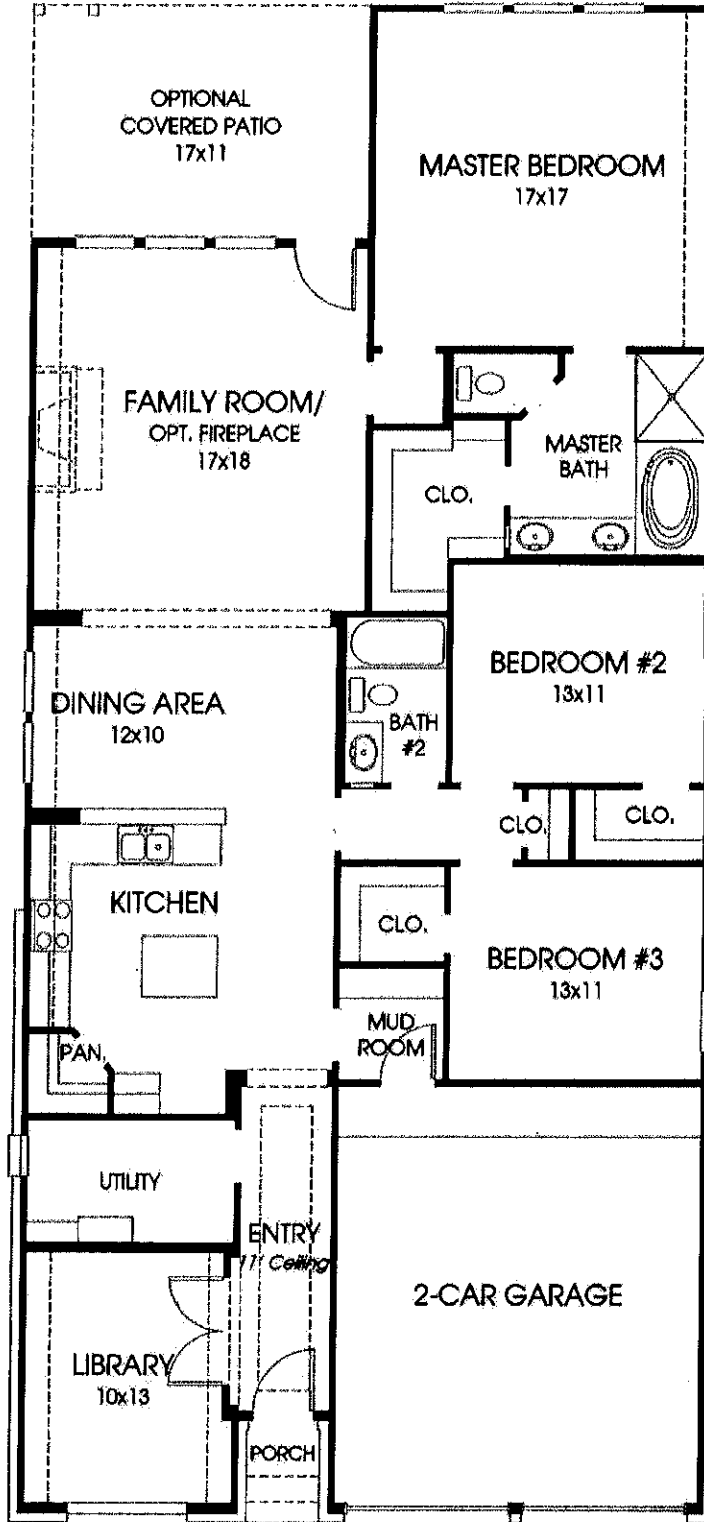

DESIGNS

Design 1950W

This home contains approximately 1,950 square feet.*

*See Page 2 for Details and Disclosures.
© Perry Homes, LLC 2017
09/16/2017
(45' CL.)

PERRY HOMES