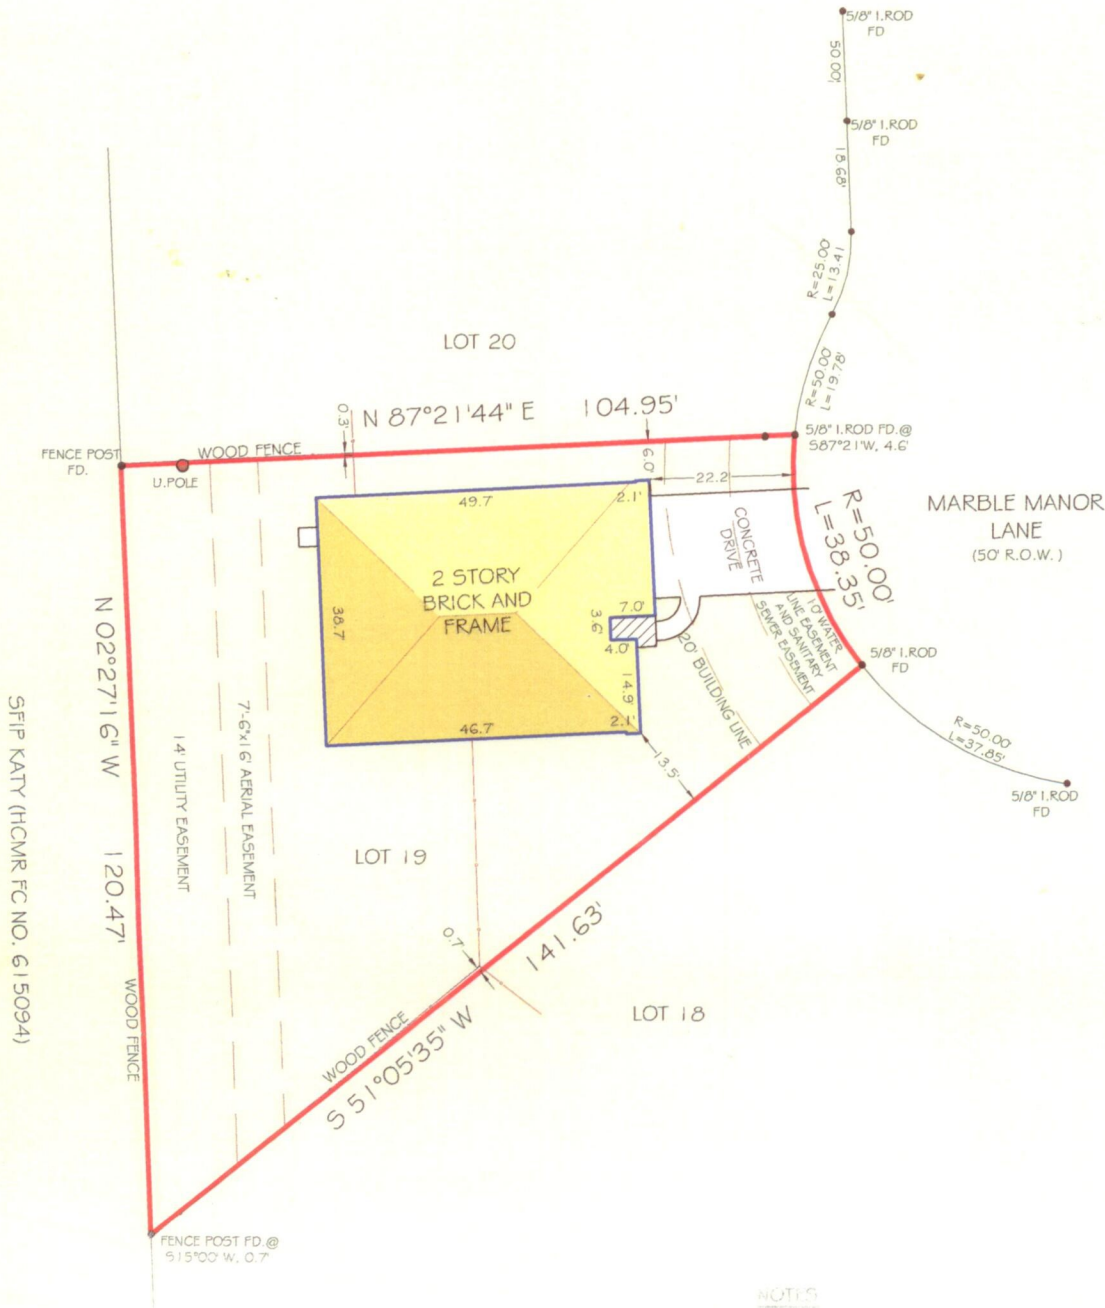

ADDRESS : 2503 MARBLE MANOR LANE
KATY, TX 77449

ORDERED BY : VIOLET LEVAN

TITLE CO : N/A

GF NO : N/A

LENDER : N/A

A LAND TITLE SURVEY OF
LOT 19, BLOCK 3
MORTON RANCH, SECTION 2
ACCORDING TO THE MAP THEREOF
RECORDED UNDER FILM CODE NO. 582269
OF THE MAP RECORDS OF HARRIS COUNTY, TEXAS

SCALE:
1"=30'

NOTES

1. THIS SURVEY IS FOR THE PURPOSE OF RECORDING THE LOCATION OF THE
2. THIS SURVEY IS MADE WITHOUT THE BENEFIT OF ANY
3. THIS SURVEY IS MADE WITHOUT THE BENEFIT OF ANY
4. THIS SURVEY IS MADE WITHOUT THE BENEFIT OF ANY

WHEREBY THE SURVEY WAS MADE
ON THE GROUND UNDER THE SUPERVISION
OF THE SURVEYOR AND THE FACTS
FOUND AT THE TIME OF THE SURVEY WERE
INCORPORATED INTO THE SURVEY
AS SHOWN ON THIS MAP.