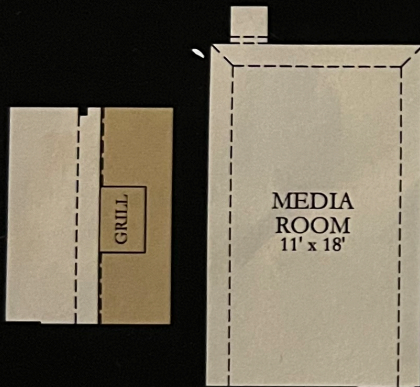

Lorraine 5155

Provence Collection

3,581 Sq. Ft.

5 Bedrooms

4 Baths

3 Car Garage

Options:

First Floor