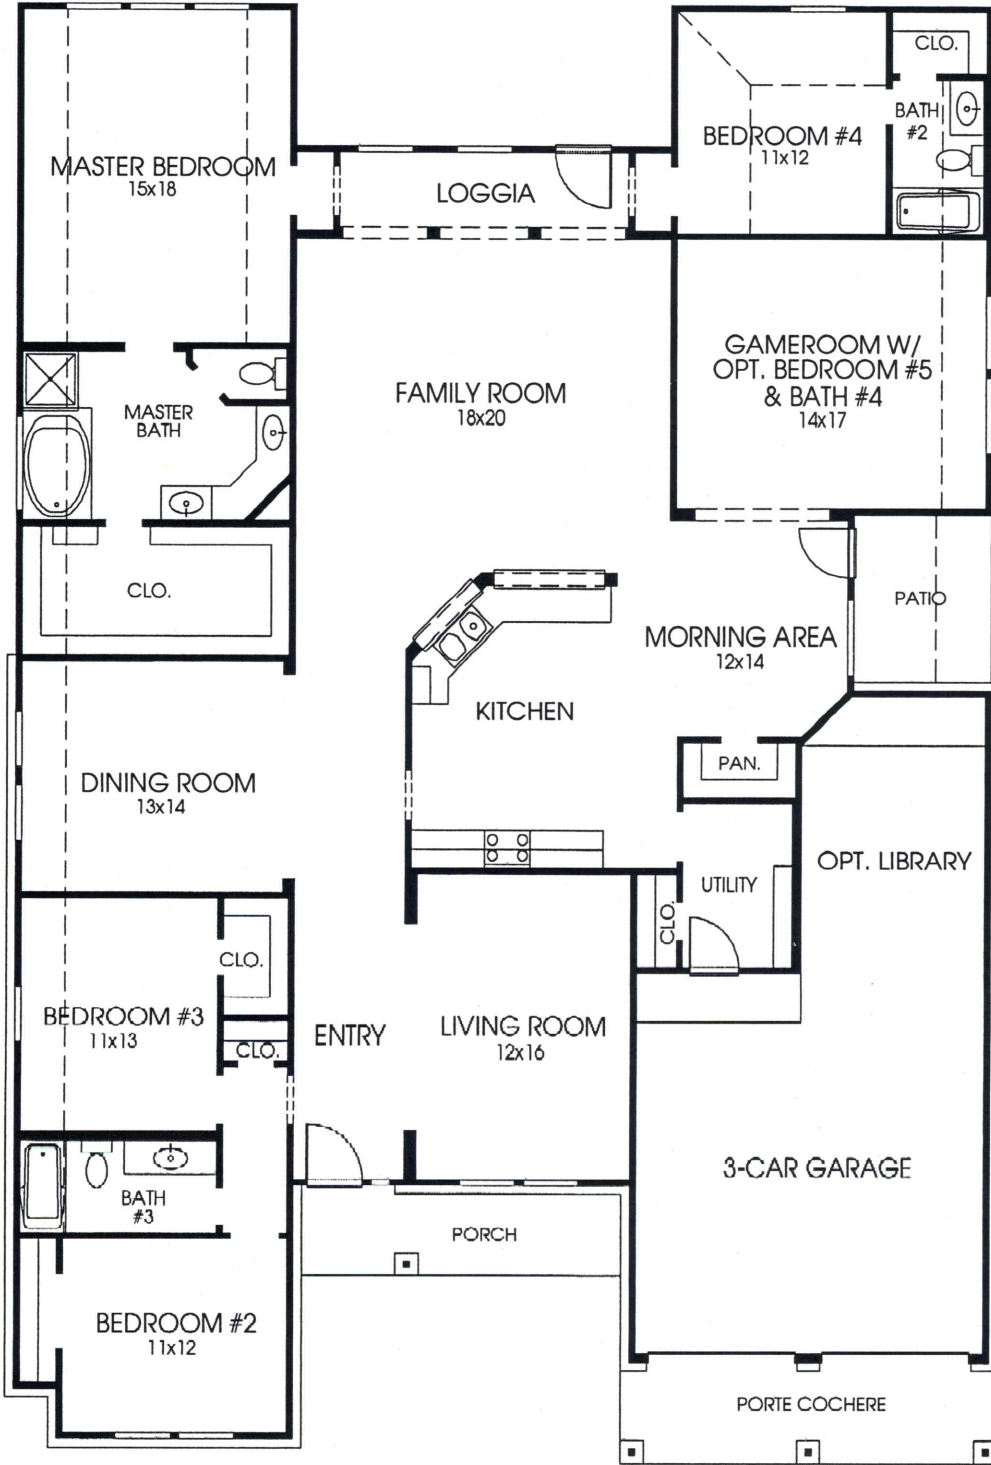

DESIGNS

Plan 3029W

This home contains approximately 3,029 square feet and includes four bedrooms and three baths.

Note: The options shown on this brochure are available at an additional cost.

PERRY HOMES