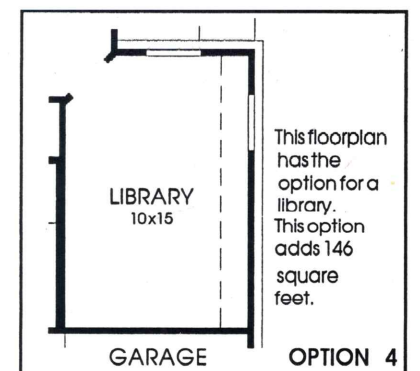

DESIGNS

Plan 3029W

This home contains approximately 3,029 square feet and includes four bedrooms and three baths.

Note: The options shown on this brochure are available at an additional cost.

PERRY HOMES