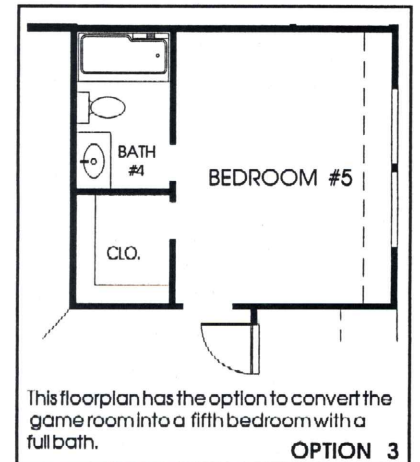

DESIGNS

Plan 3029W

This home contains approximately 3,029 square feet and includes four bedrooms and three baths.

Note: The options shown on this brochure are available at an additional cost.

PERRY HOMES