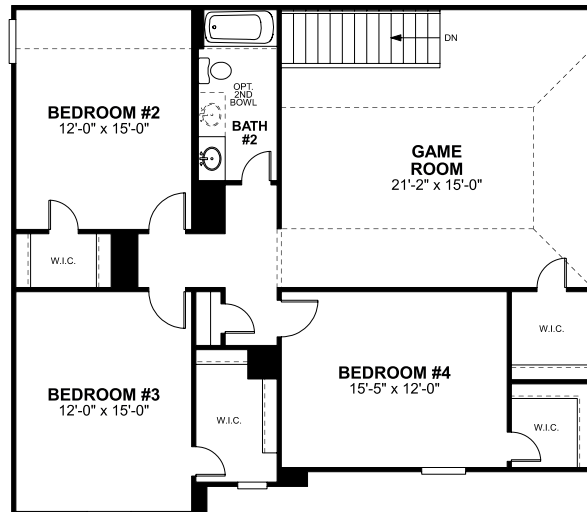

Columbus

First Floor

Available options for this floor:

Bay Window, Enclosed Toilet, Alternate Owner's Bath, Bedroom #5/Bath #3, 4' Garage Extension, Garage Storage, 3-Car Garage,

Because we are constantly improving our product, we reserve the right to revise, change, and/or substitute product features, dimensions, specifications, architectural details, and designs without notice. In addition, options shown may not be available in all communities. This brochure is for illustration purposes only and is not part of a legal contract. Prices are subject to change without notice. Room dimensions are approximate and calculated from inside of partition. Please see a New Home Consultant for details. Printed 07-21.

M/I HOMES

Columbus

Second Floor

Because we are constantly improving our product, we reserve the right to revise, change, and/or substitute product features, dimensions, specifications, architectural details, and designs without notice. In addition, options shown may not be available in all communities. This brochure is for illustration purposes only and is not part of a legal contract. Prices are subject to change without notice. Room dimensions are approximate and calculated from inside of partition. Please see a New Home Consultant for details. Printed 07-21.