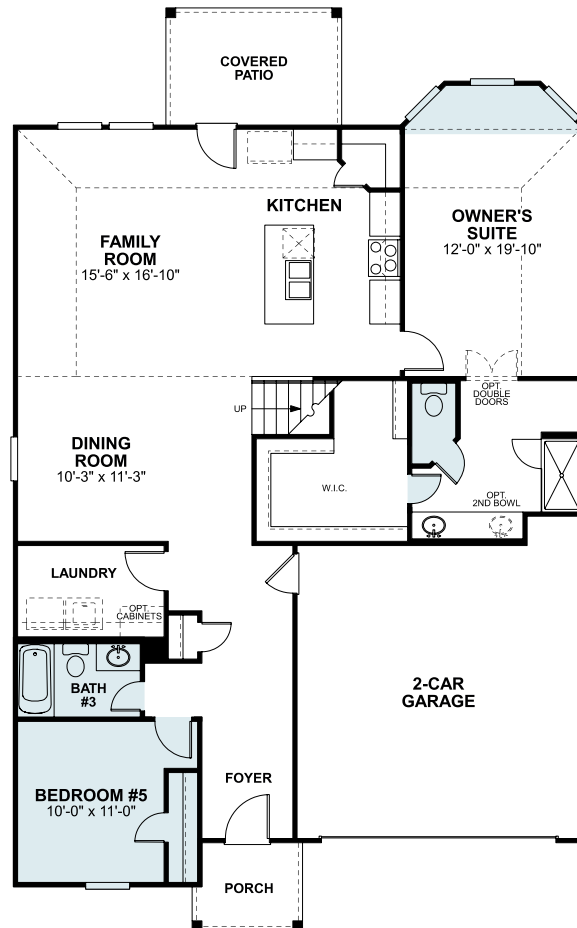

Columbus

First Floor

Available options for this floor:

Bay Window, Enclosed Toilet, Alternate Owner's Bath, Bedroom #5/Bath #3, 4' Garage Extension, Garage Storage, 3-Car Garage,

Because we are constantly improving our product, we reserve the right to revise, change, and/or substitute product features, dimensions, specifications, architectural details, and designs without notice. In addition, options shown may not be available in all communities. This brochure is for illustration purposes only and is not part of a legal contract. Prices are subject to change without notice. Room dimensions are approximate and calculated from inside of partition. Please see a New Home Consultant for details. Printed 07-21.

M/I HOMES

Columbus

Second Floor

Because we are constantly improving our product, we reserve the right to revise, change, and/or substitute product features, dimensions, specifications, architectural details, and designs without notice. In addition, options shown may not be available in all communities. This brochure is for illustration purposes only and is not part of a legal contract. Prices are subject to change without notice. Room dimensions are approximate and calculated from inside of partition. Please see a New Home Consultant for details. Printed 07-21.