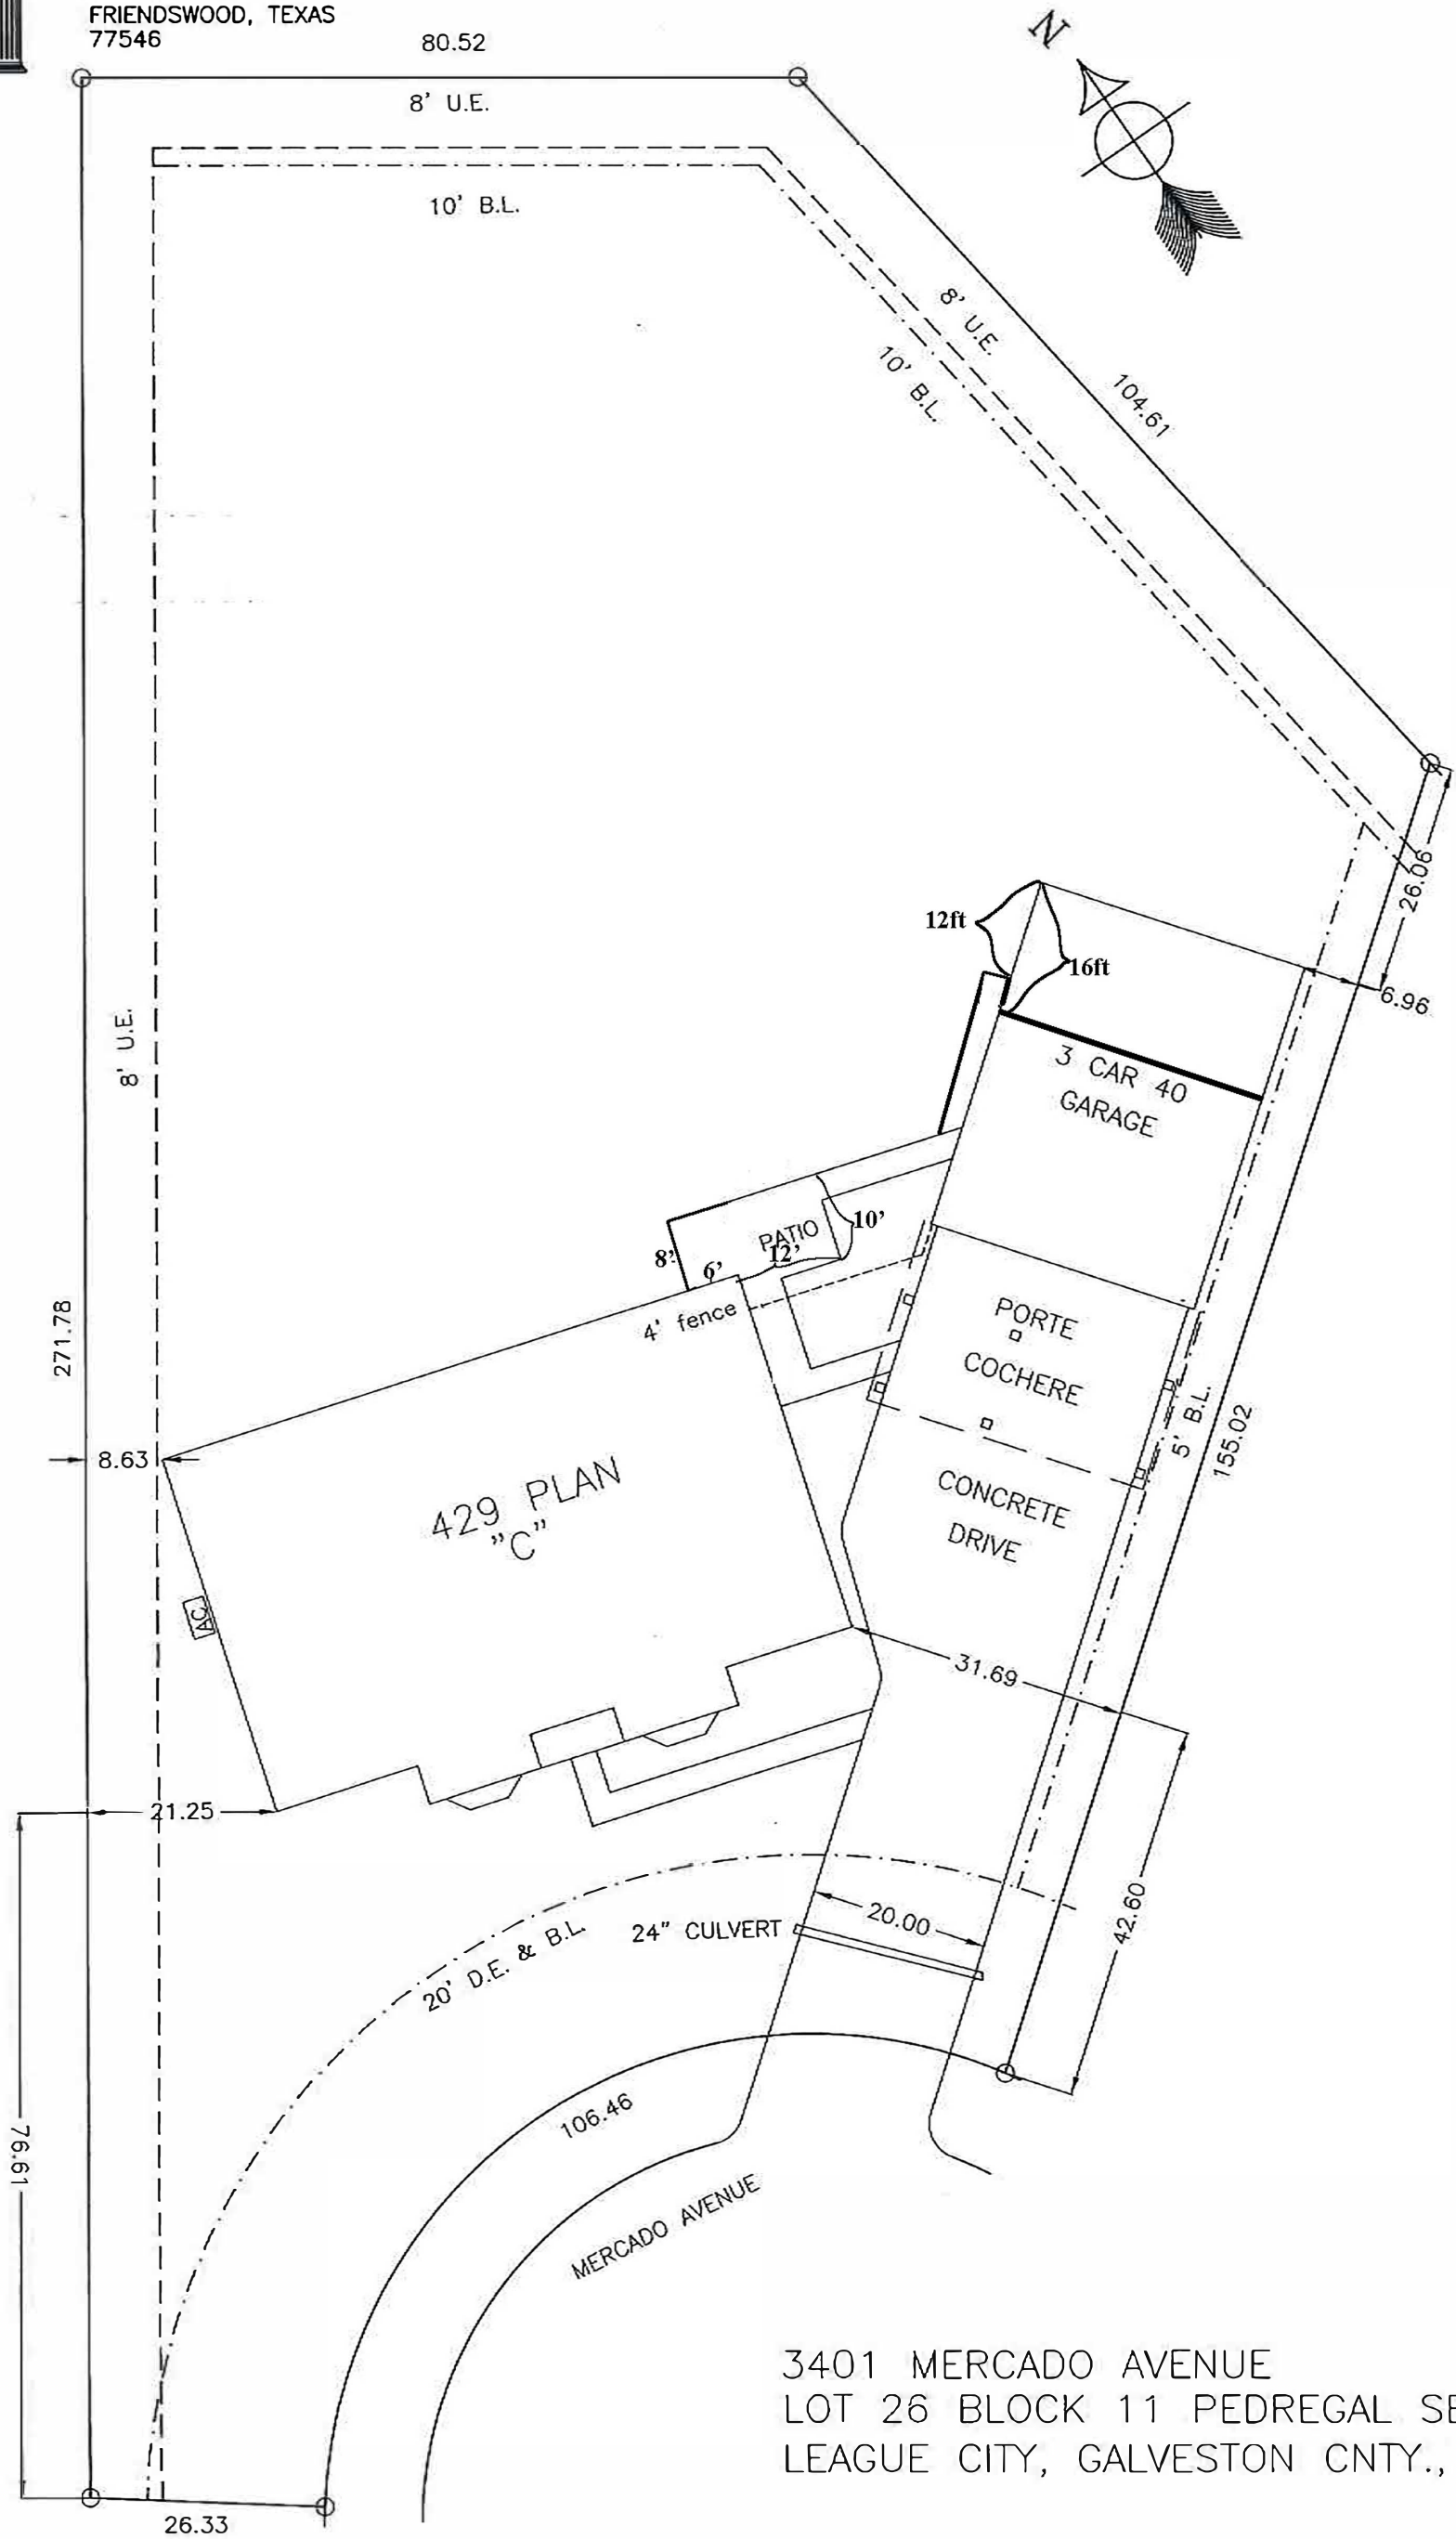

207 E. EDGEWOOD
FRIENDSWOOD, TEXAS
77546

LOT AREA = 29,256 SQ.FT.
IMPERVIOUS COVER = 23.2%

SCALE: 1" = 20'

Diagram 7

3401 MERCADO AVENUE
LOT 26 BLOCK 11 PEDREGAL SEC. 3
LEAGUE CITY, GALVESTON CNTY., TEXAS