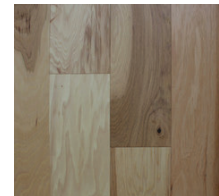

6.5" Brecken Ridge Gold Rush Wood Floor