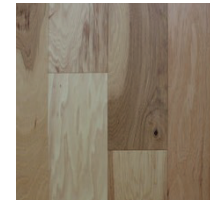

# Entries & Floors

---

2 Panel  
Interior Door

Fiberglass  
Entry Door

Full Lite  
Balcony Door

Interior Door Knobs

6.5" Brecken Ridge Gold  
Rush Wood Floor

Richmond Mushroom  
Cap Carpet in Bedrooms  
and Closets - **Wood  
Floor Upgrade Available**