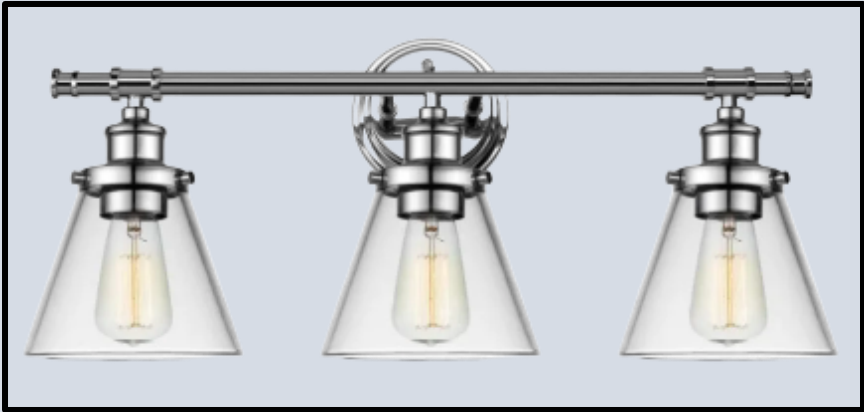

Cabinets: Snowbound SW 7004