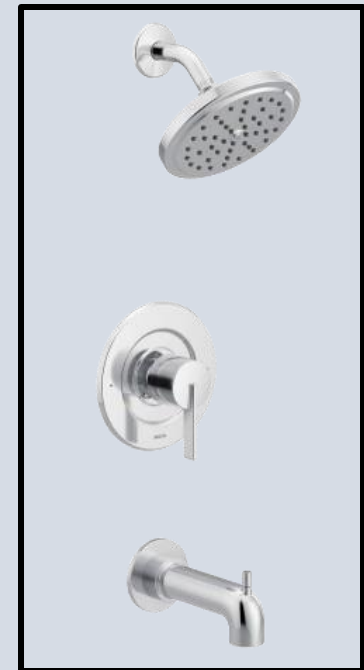

Shower Wall: Cesari Bianca III Polished Porcelain