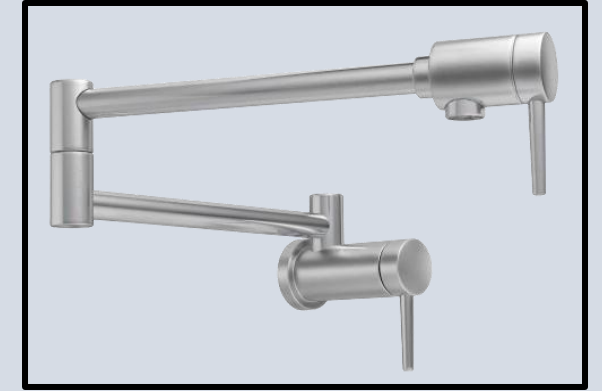

Island: Sandcastle (Matte)

Island Pendant-2

Delta Stainless Kitchen Faucet

Delta Stainless Wall-Mounted Pot Filler

36" Undermount Single Basin Stainless Steel Sink

*Design elements subject to change and availability