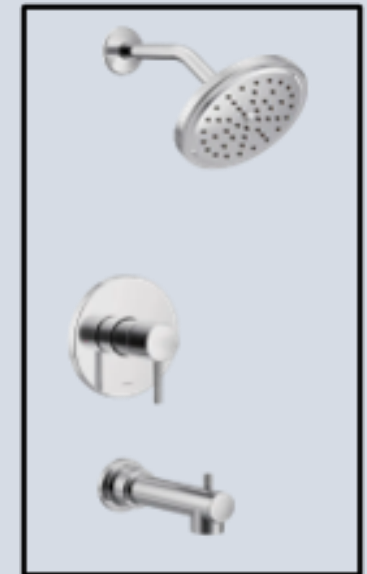

SECONDARY (#3 Front Right)

Shower Wall: Alto Bianco Polished Porcelain