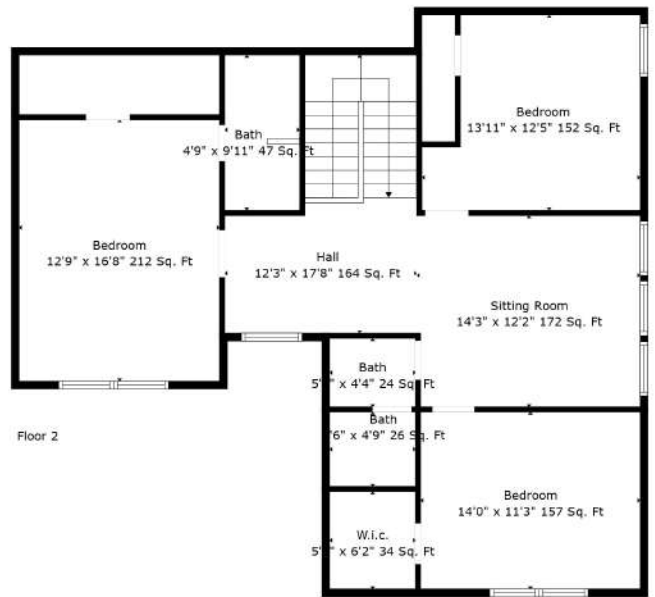

Floor 1

Floor 2

TOTAL: 2641 sq. ft
 FLOOR 1: 1545 sq. ft, FLOOR 2: 1096 sq. ft

Measurements Are Calculated By Cubicasa Technology. Deemed Highly Reliable But Not Guaranteed.