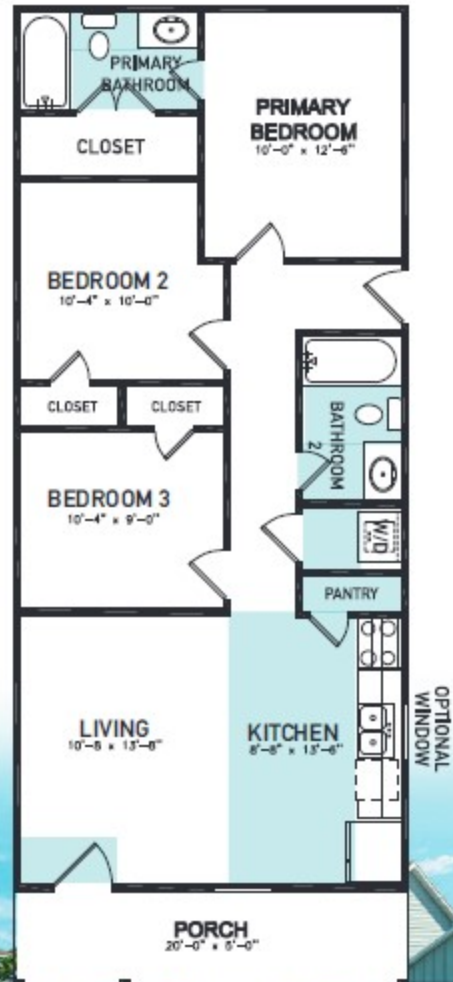

MARIE VILLAGE

Tiffany

PLAN 900

- 900 sq. ft.
- 3 Bedrooms
- 2 Bathrooms
- Utility Closet
- Open Concept
- Living Room and Dining Area adjacent
- Gourmet Galley Kitchen
- Dishwasher Included
- Primary Suite to the rear of home
- Large Front Porch Area

Optional:

- Kitchen Window

D-R-HORTON
America's Builder