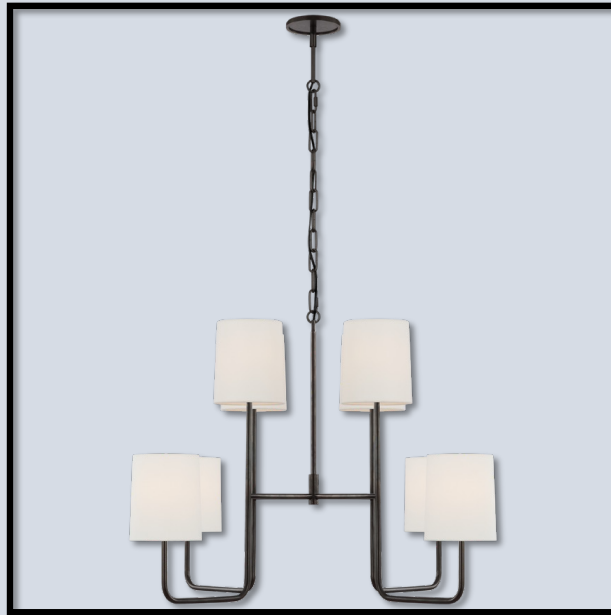

VISUAL COMFORT
& Co. EST. 1987

Stairwell