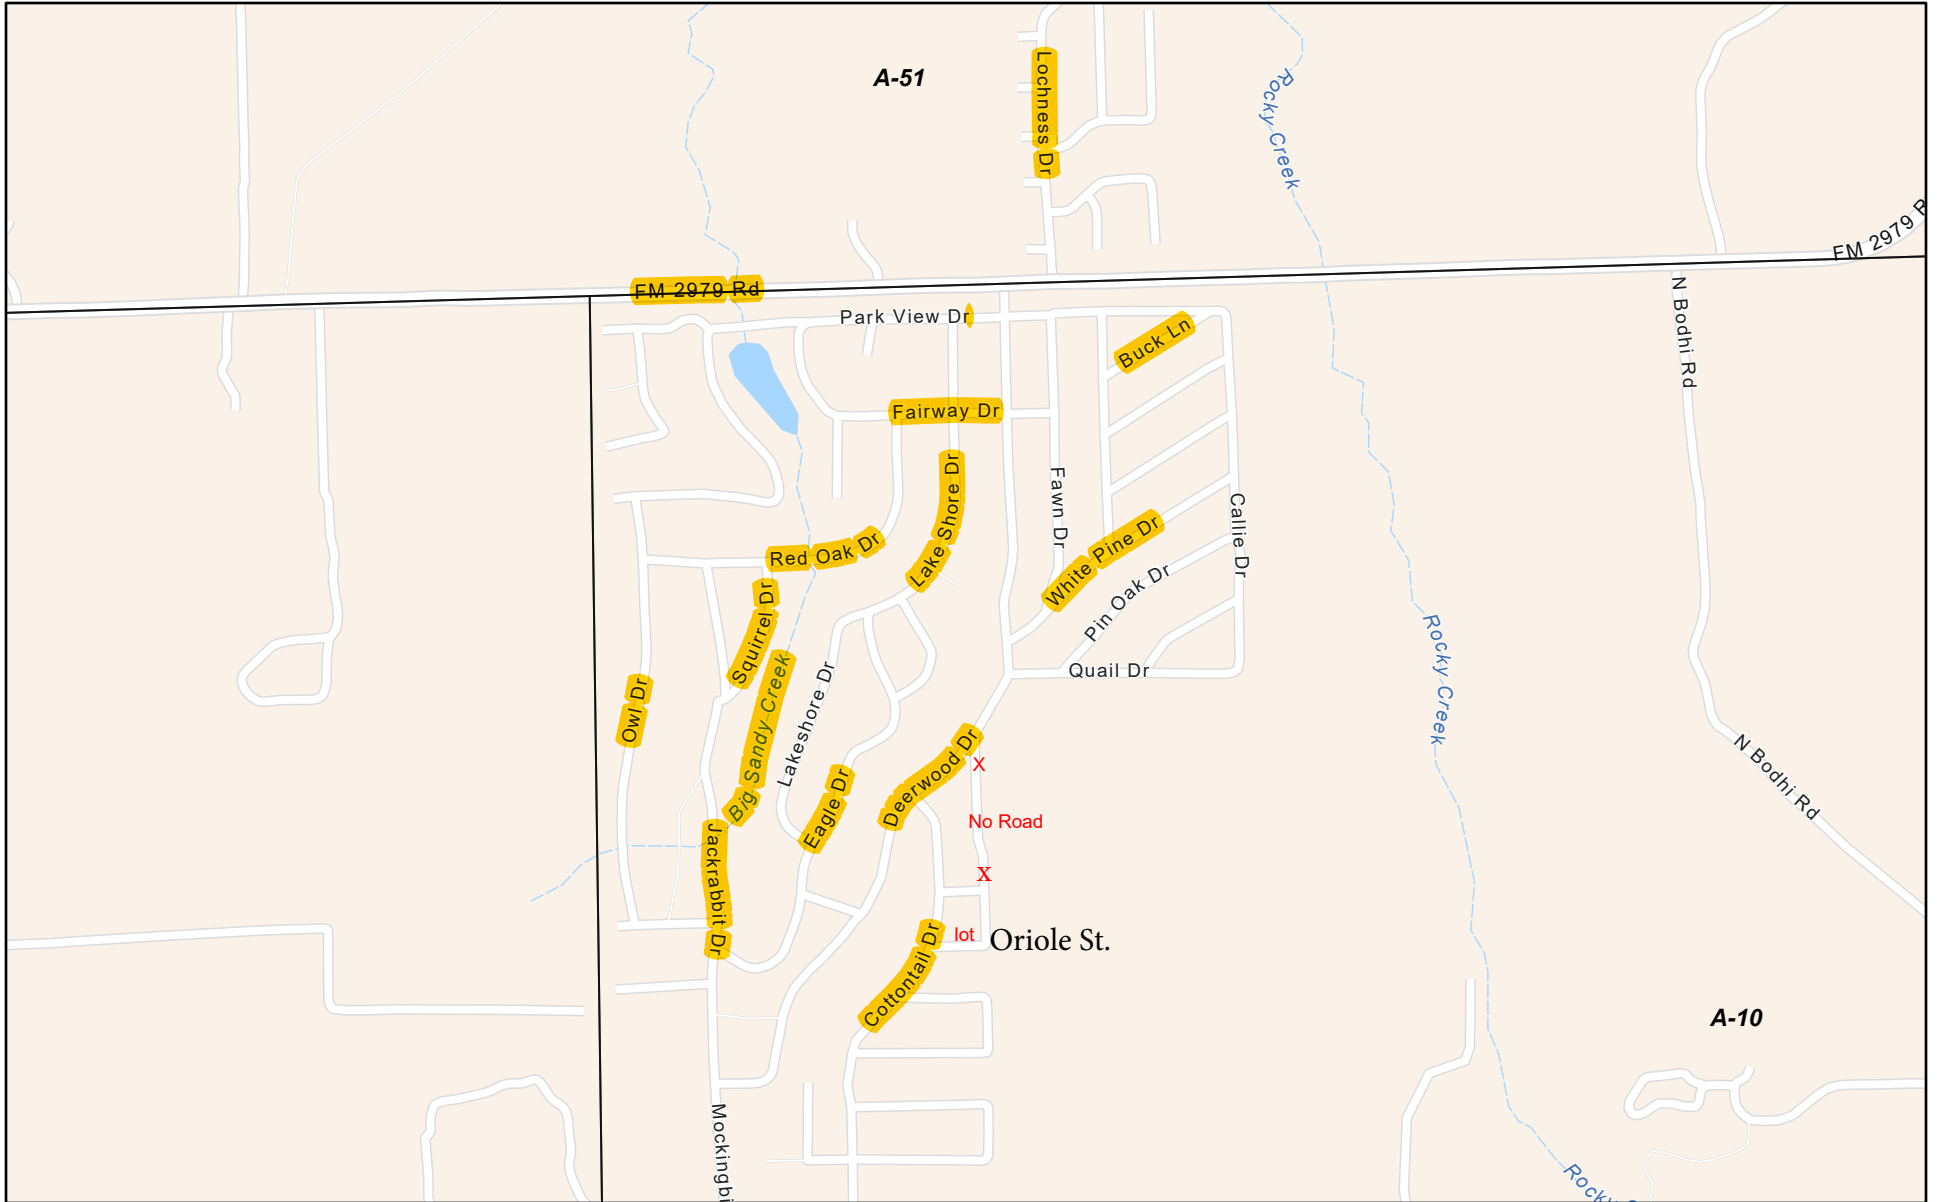

Waller CAD Web Map

5/17/2024, 4:14:49 PM

 Abstracts

Esri Community Maps Contributors, Baylor University, Texas Parks & Wildlife, CONANP, Esri, TomTom, Garmin, SafeGraph, GeoTechnologies, Inc, METI/

Waller County Appraisal District, BIS Consulting - www.bisconsulting.com

Disclaimer: This product is for informational purposes only and has not been prepared for or be suitable for legal, engineering, or surveying purposes. It does not represent an on-the-ground survey and represents only the approximate relative location of boundaries.