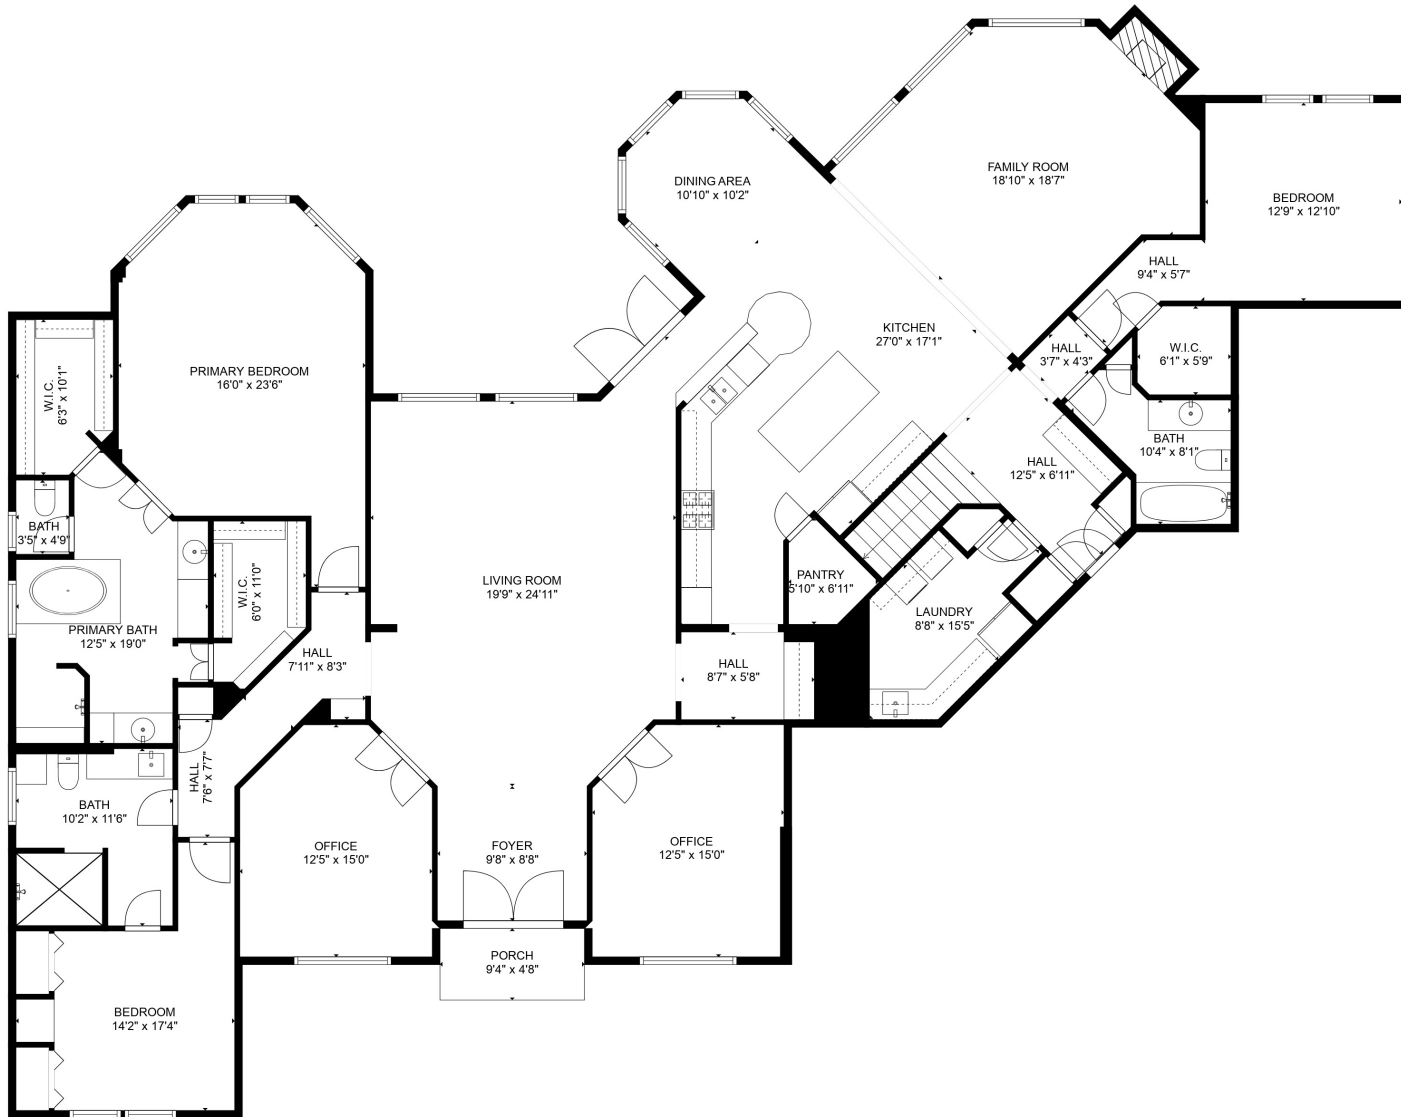

TOTAL: 4011 sq. ft
 FLOOR 1: 3475 sq. ft, FLOOR 2: 536 sq. ft
 EXCLUDED AREAS: PORCH: 43 sq. ft, FIREPLACE: 1 sq. ft, ATTIC: 1685 sq. ft

MEASUREMENTS ARE CALCULATED BY CUBICASA TECHNOLOGY. DEEMED HIGHLY RELIABLE BUT NOT GUARANTEED.