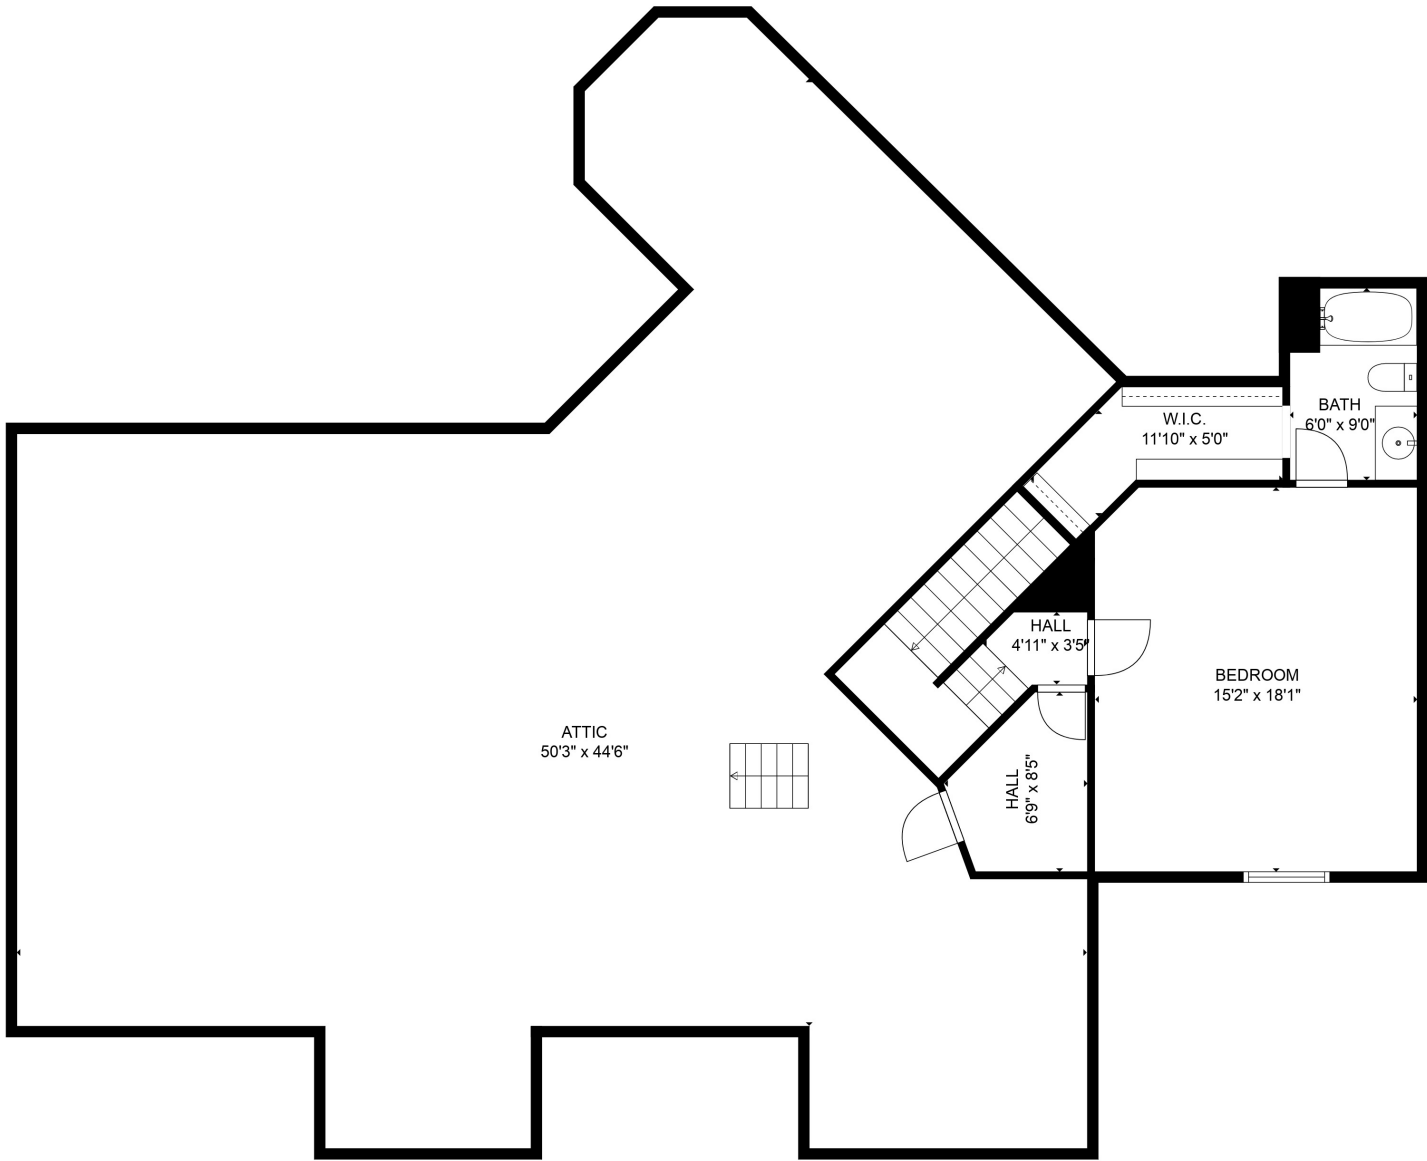

TOTAL: 4011 sq. ft
 FLOOR 1: 3475 sq. ft, FLOOR 2: 536 sq. ft
 EXCLUDED AREAS: PORCH: 43 sq. ft, FIREPLACE: 1 sq. ft, ATTIC: 1685 sq. ft

MEASUREMENTS ARE CALCULATED BY CUBICASA TECHNOLOGY. DEEMED HIGHLY RELIABLE BUT NOT GUARANTEED.