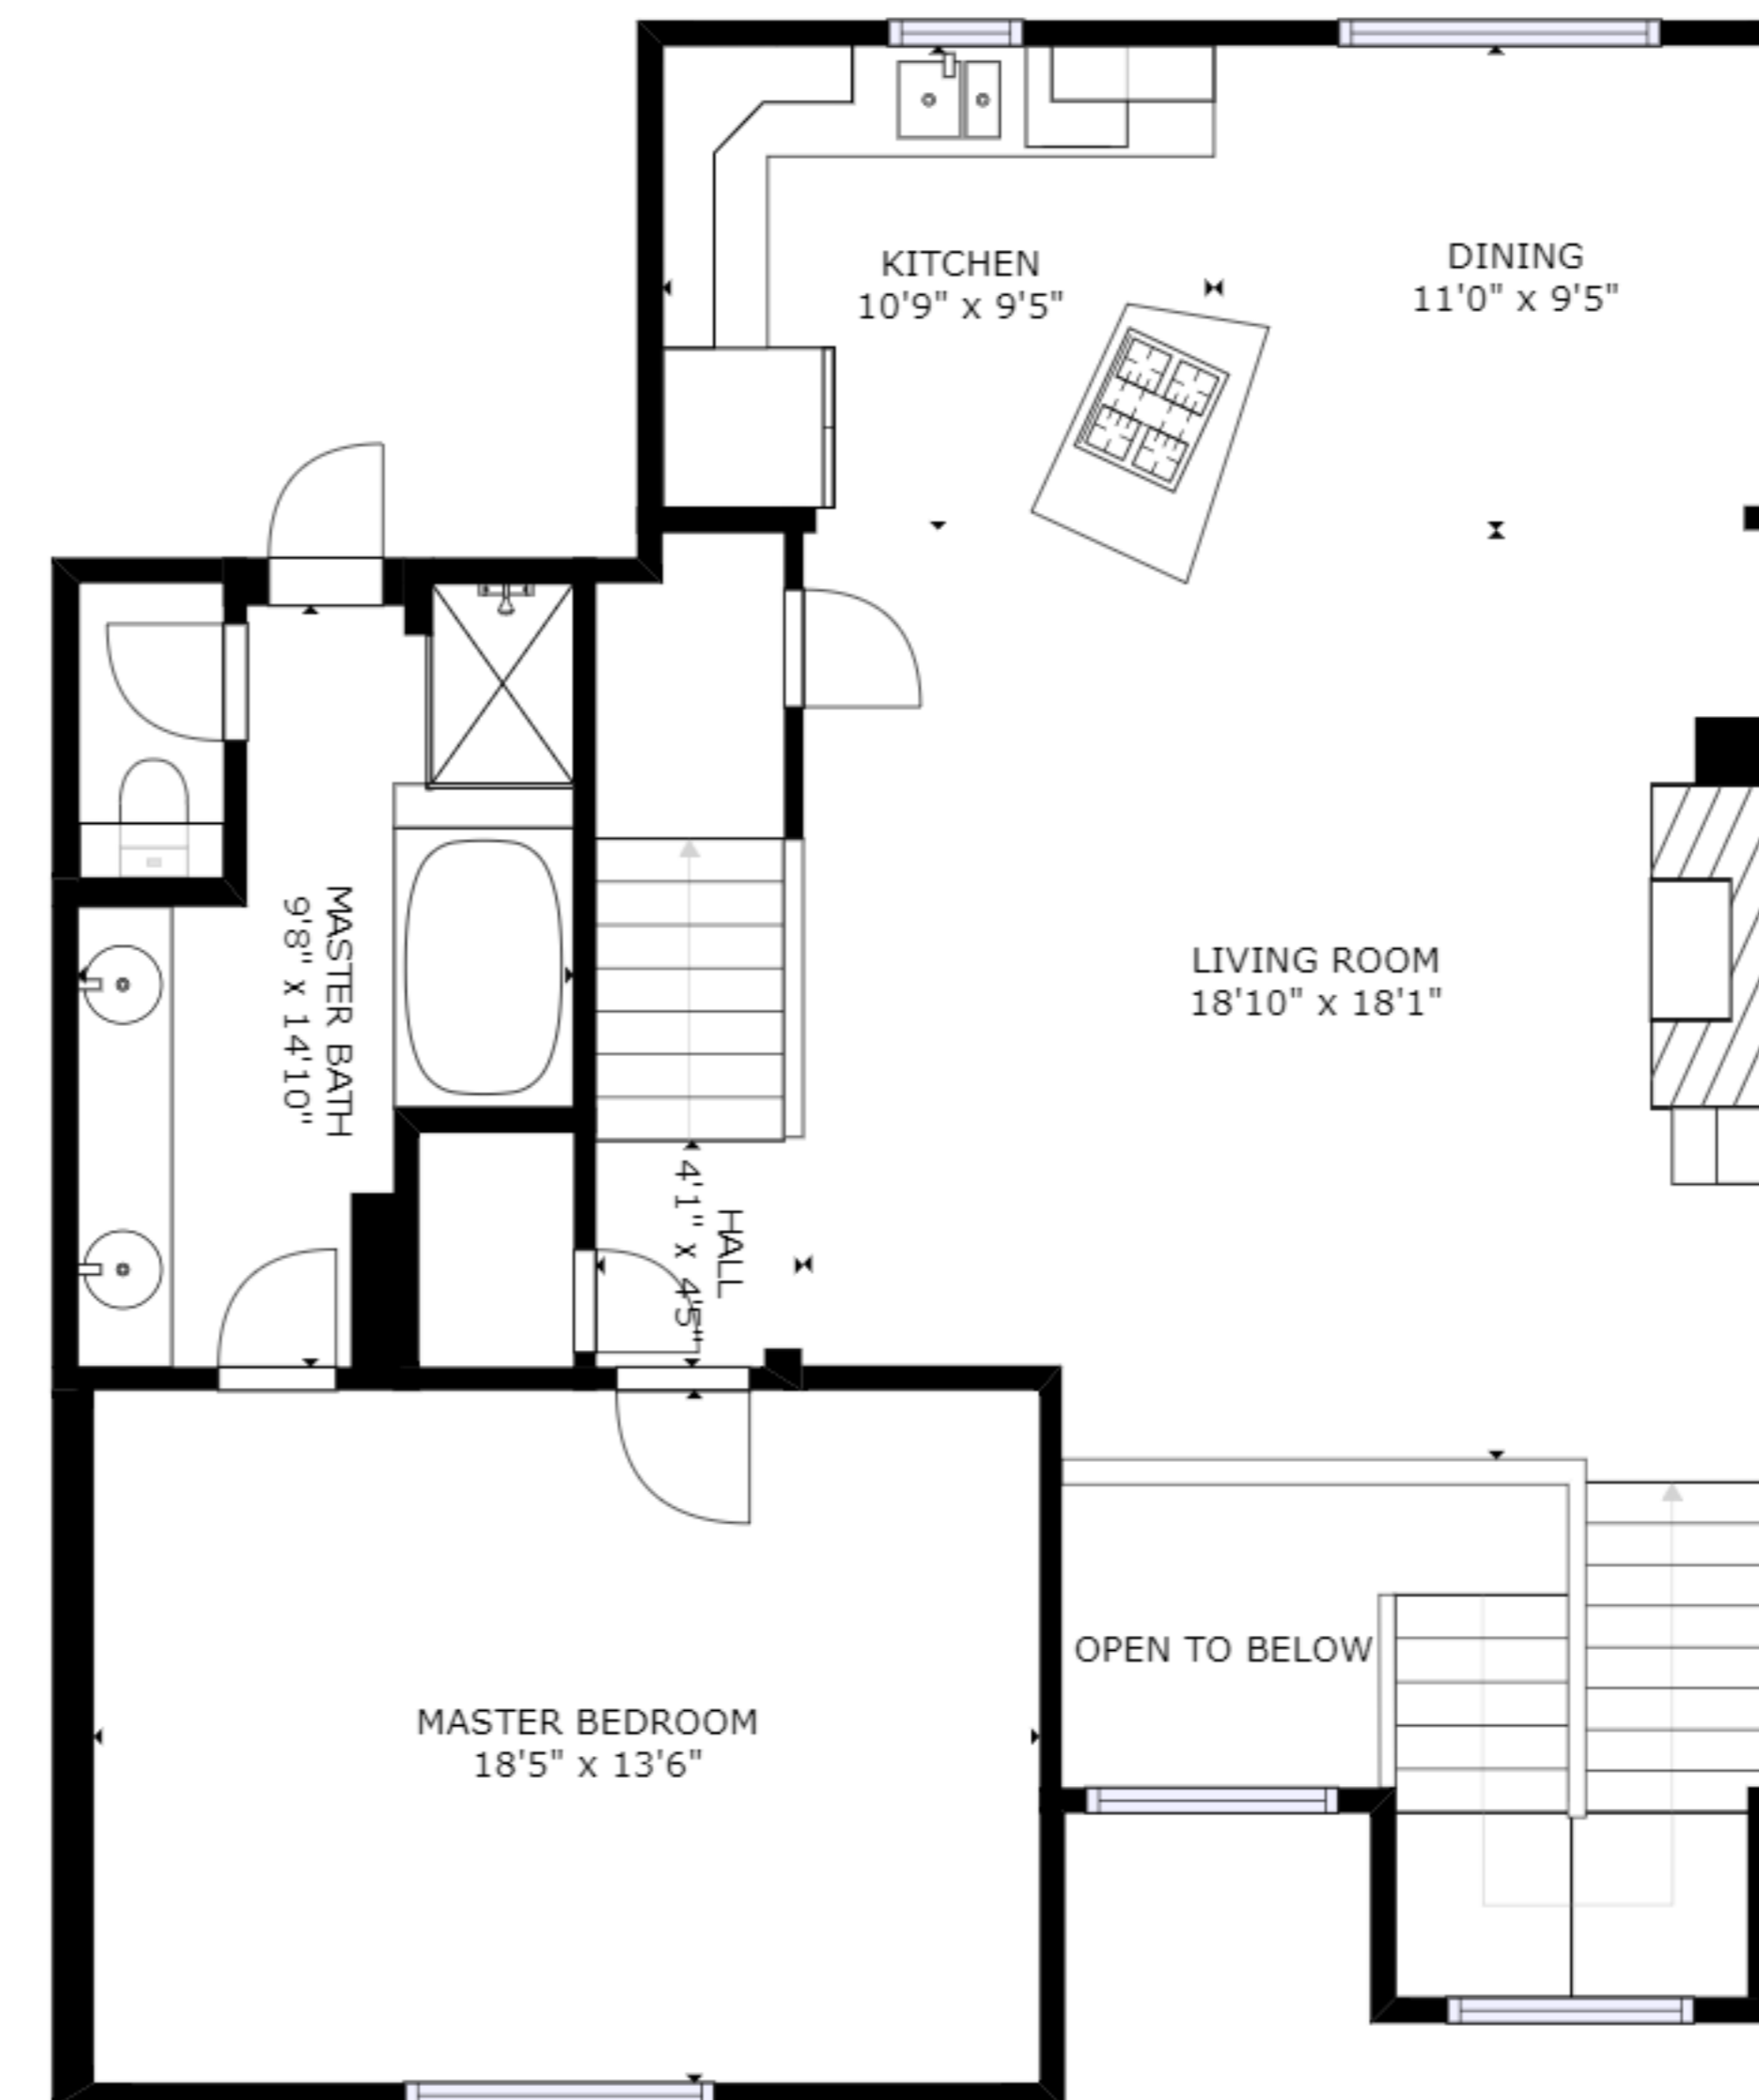

FLOOR 3

FLOOR 1

FLOOR 2

GROSS INTERNAL AREA
 FLOOR 1: 732 sq ft, FLOOR 2: 1087 sq ft
 FLOOR 3: 757 sq ft
 TOTAL: 2577 sq ft

SIZES AND DIMENSIONS ARE APPROXIMATE, ACTUAL MAY VARY.