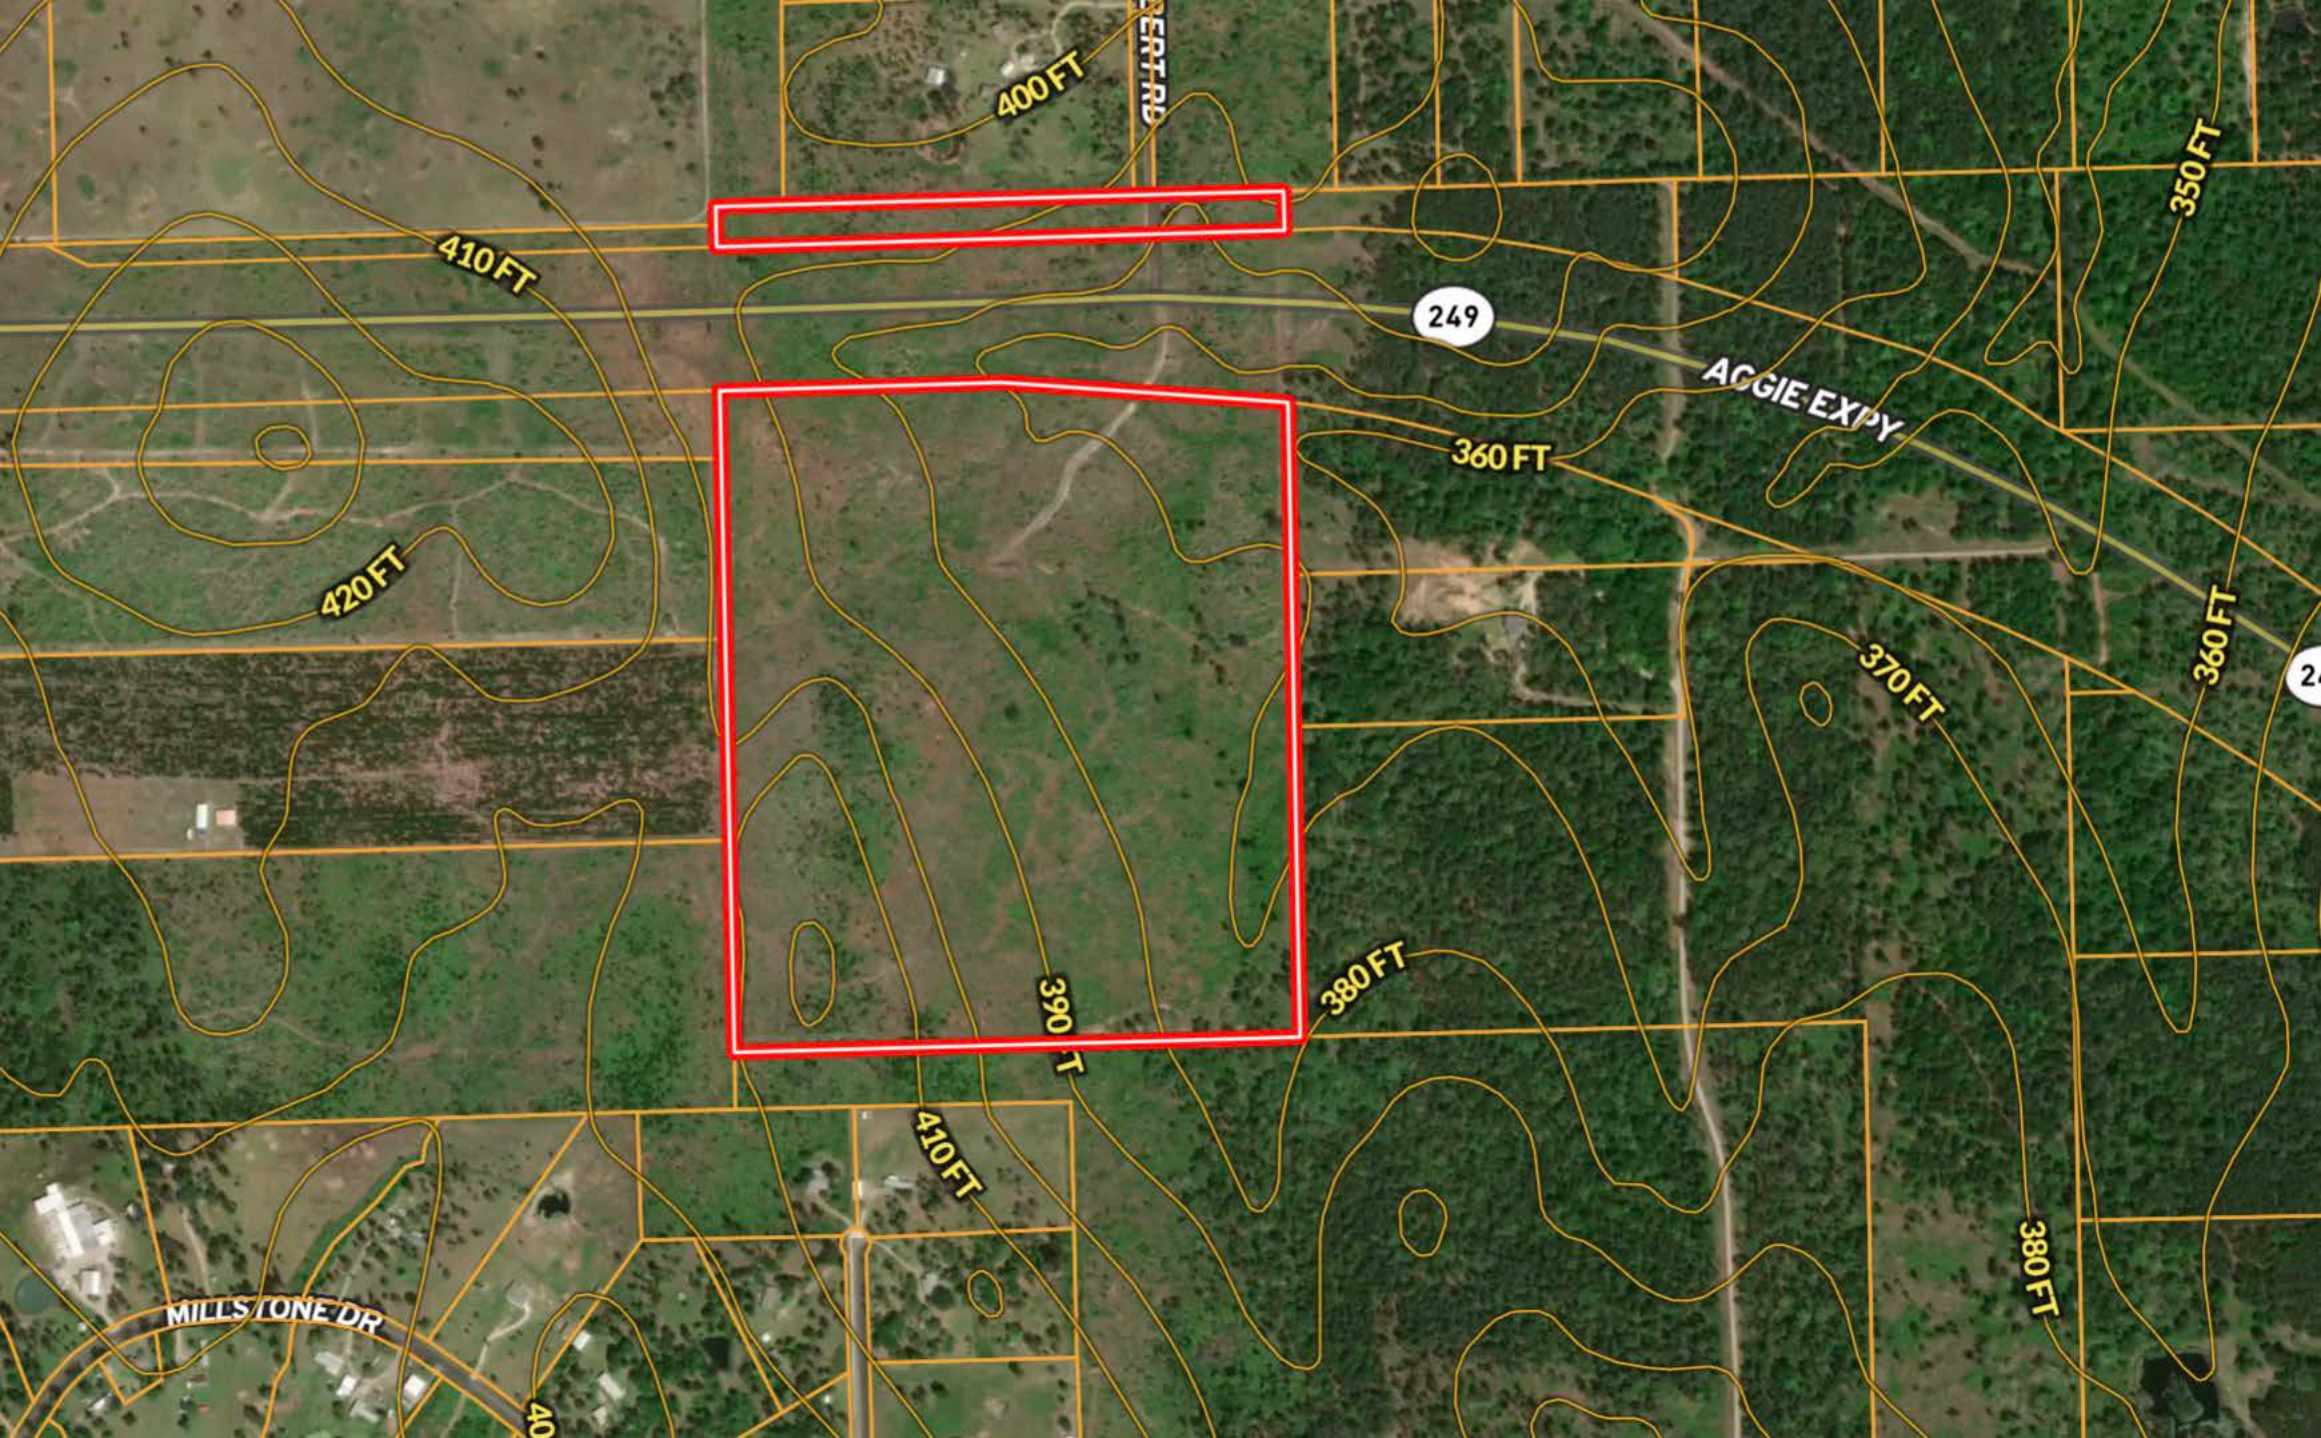

Image © 2024 Airbus

Google Earth

Imagery Date: 1/19/2024 30° 18.275' N 95° 54.036' W elev 381 ft eye alt 3163 ft

1985

PAVLOCK RD

JOUBERT RD

249

249

AGGIE EXPY

249

249

MILLSTONE DR

SLOT RD

30.3143, -95.9117

Rendered

BGD