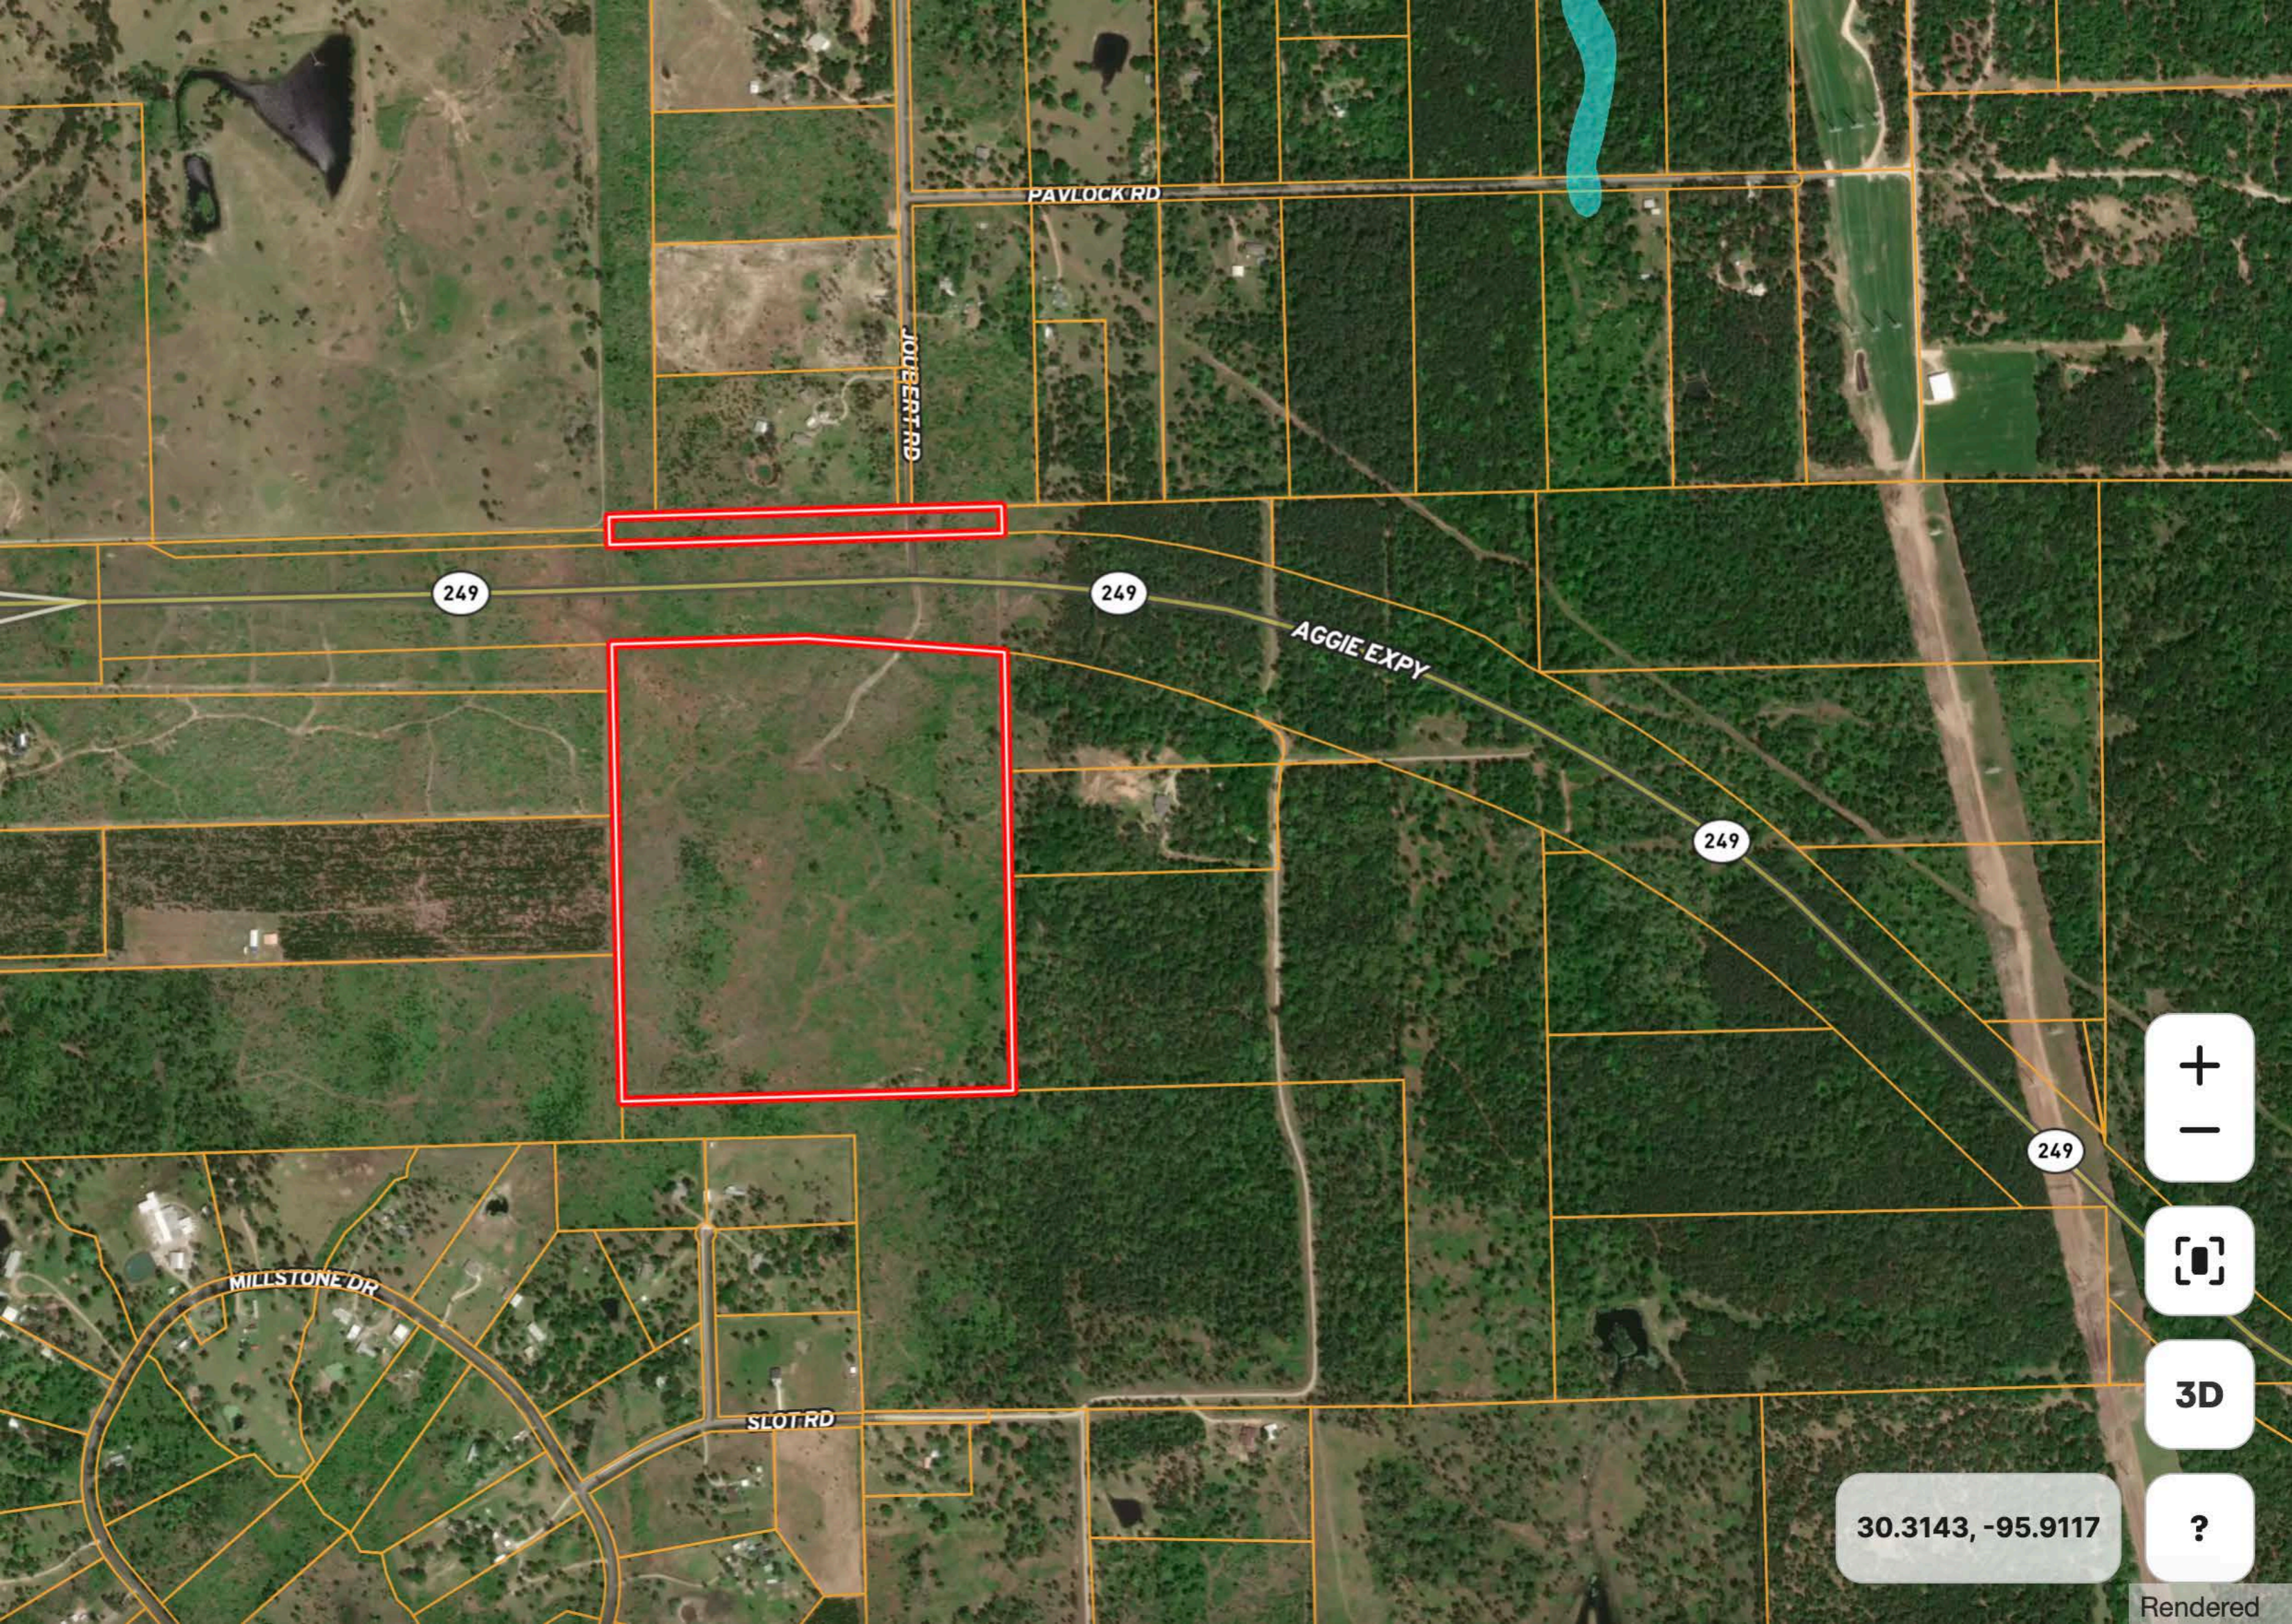

Image © 2024 Airbus

Google Earth

Imagery Date: 1/19/2024 30° 18.275' N 95° 54.036' W elev 381 ft eye alt 3163 ft

1985

PAVLOCK RD

JOUBERT RD

249

249

AGGIE EXPY

249

249

MILLSTONE DR

SLOT RD

30.3143, -95.9117

Rendered

BGD