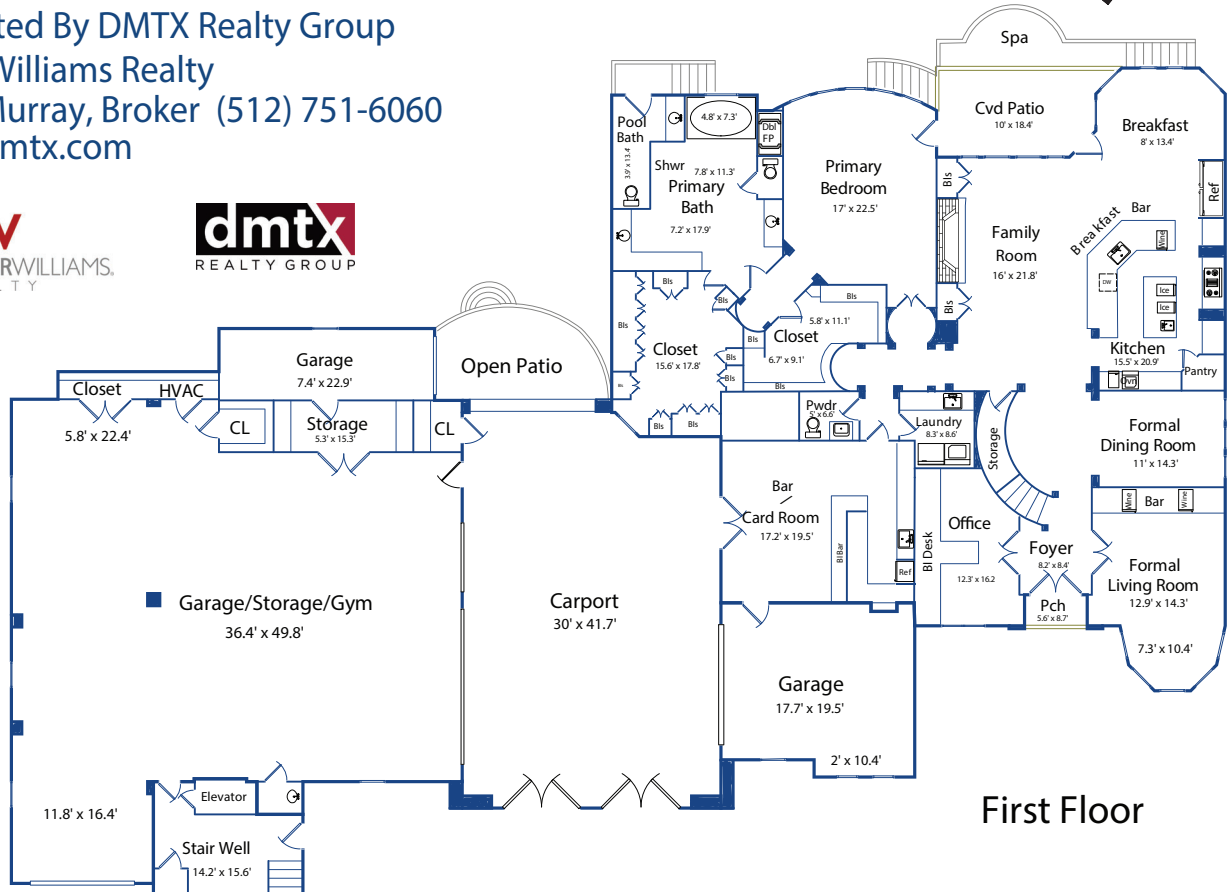

10500 Avery Club Drive, #26 Austin, Texas 78715

Presented By DMTX Realty Group
Keller Williams Realty
Dave Murray, Broker (512) 751-6060
info@dmtx.com

First Floor

Second Floor

* Floor Plan Disclaimer: All measurements and floor plan details are for informational purposes only. Capital Investment Properties, DMTX Realty Group and Dave Murray make no warranties or representations, express or implied, as to the accuracy of this rendering. Independent property size verification is recommended.