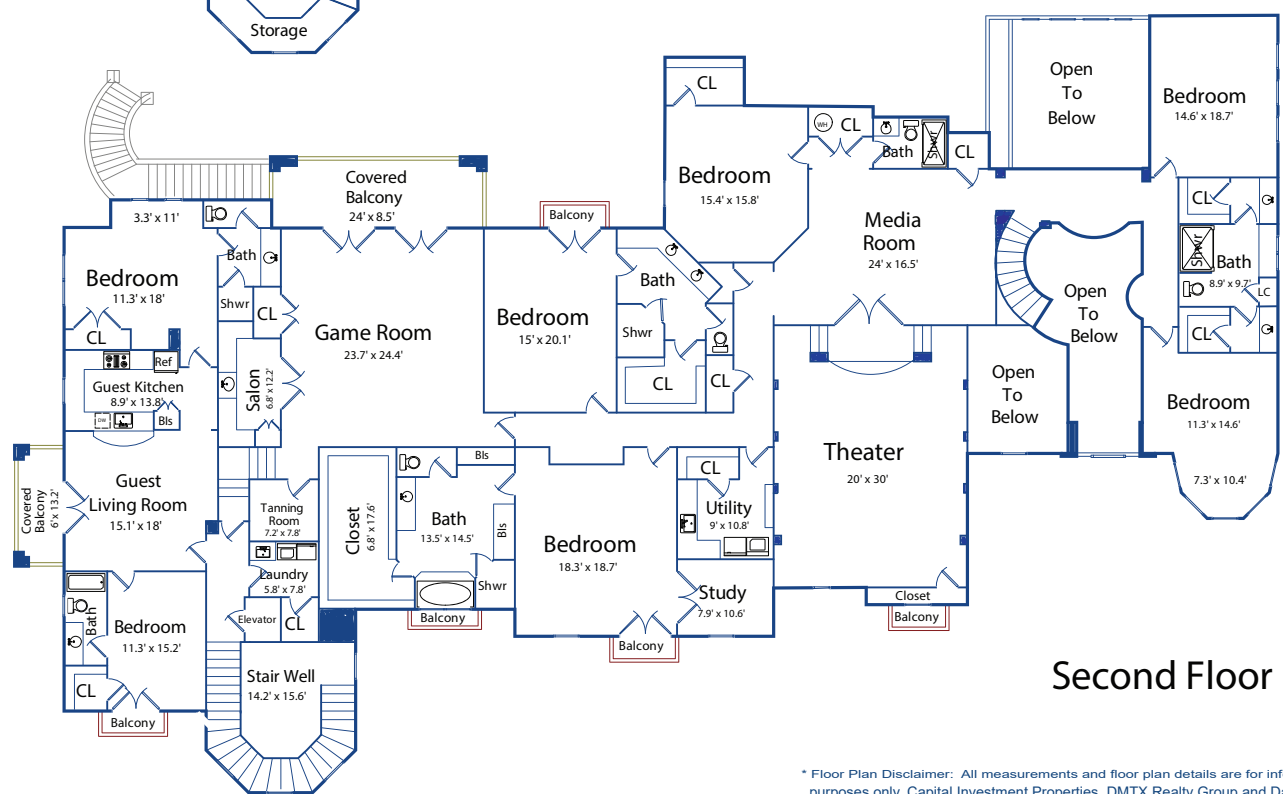

10500 Avery Club Drive, #26 Austin, Texas 78715

Presented By DMTX Realty Group
Keller Williams Realty
Dave Murray, Broker (512) 751-6060
info@dmtx.com

First Floor

Second Floor

* Floor Plan Disclaimer: All measurements and floor plan details are for informational purposes only. Capital Investment Properties, DMTX Realty Group and Dave Murray make no warranties or representations, express or implied, as to the accuracy of this rendering. Independent property size verification is recommended.