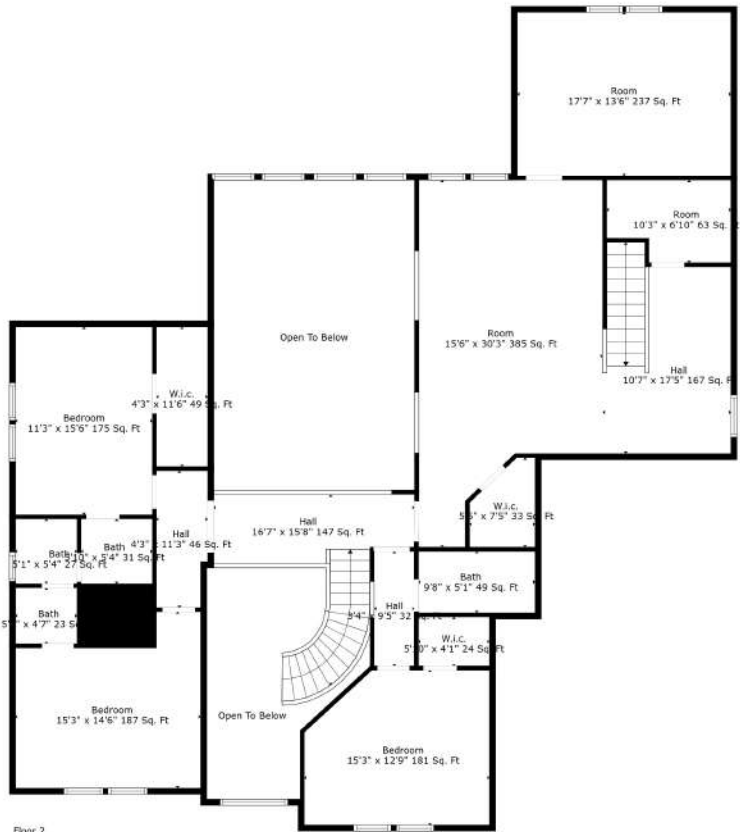

Floor 1

Floor 2

TOTAL: 4638 sq. ft
 FLOOR 1: 2666 sq. ft, FLOOR 2: 1972 sq. ft
 EXCLUDED AREAS: OPEN TO BELOW: 584 sq. ft

Measurements Are Calculated By Cubicase Technology. Deemed Highly Reliable But Not Guaranteed.