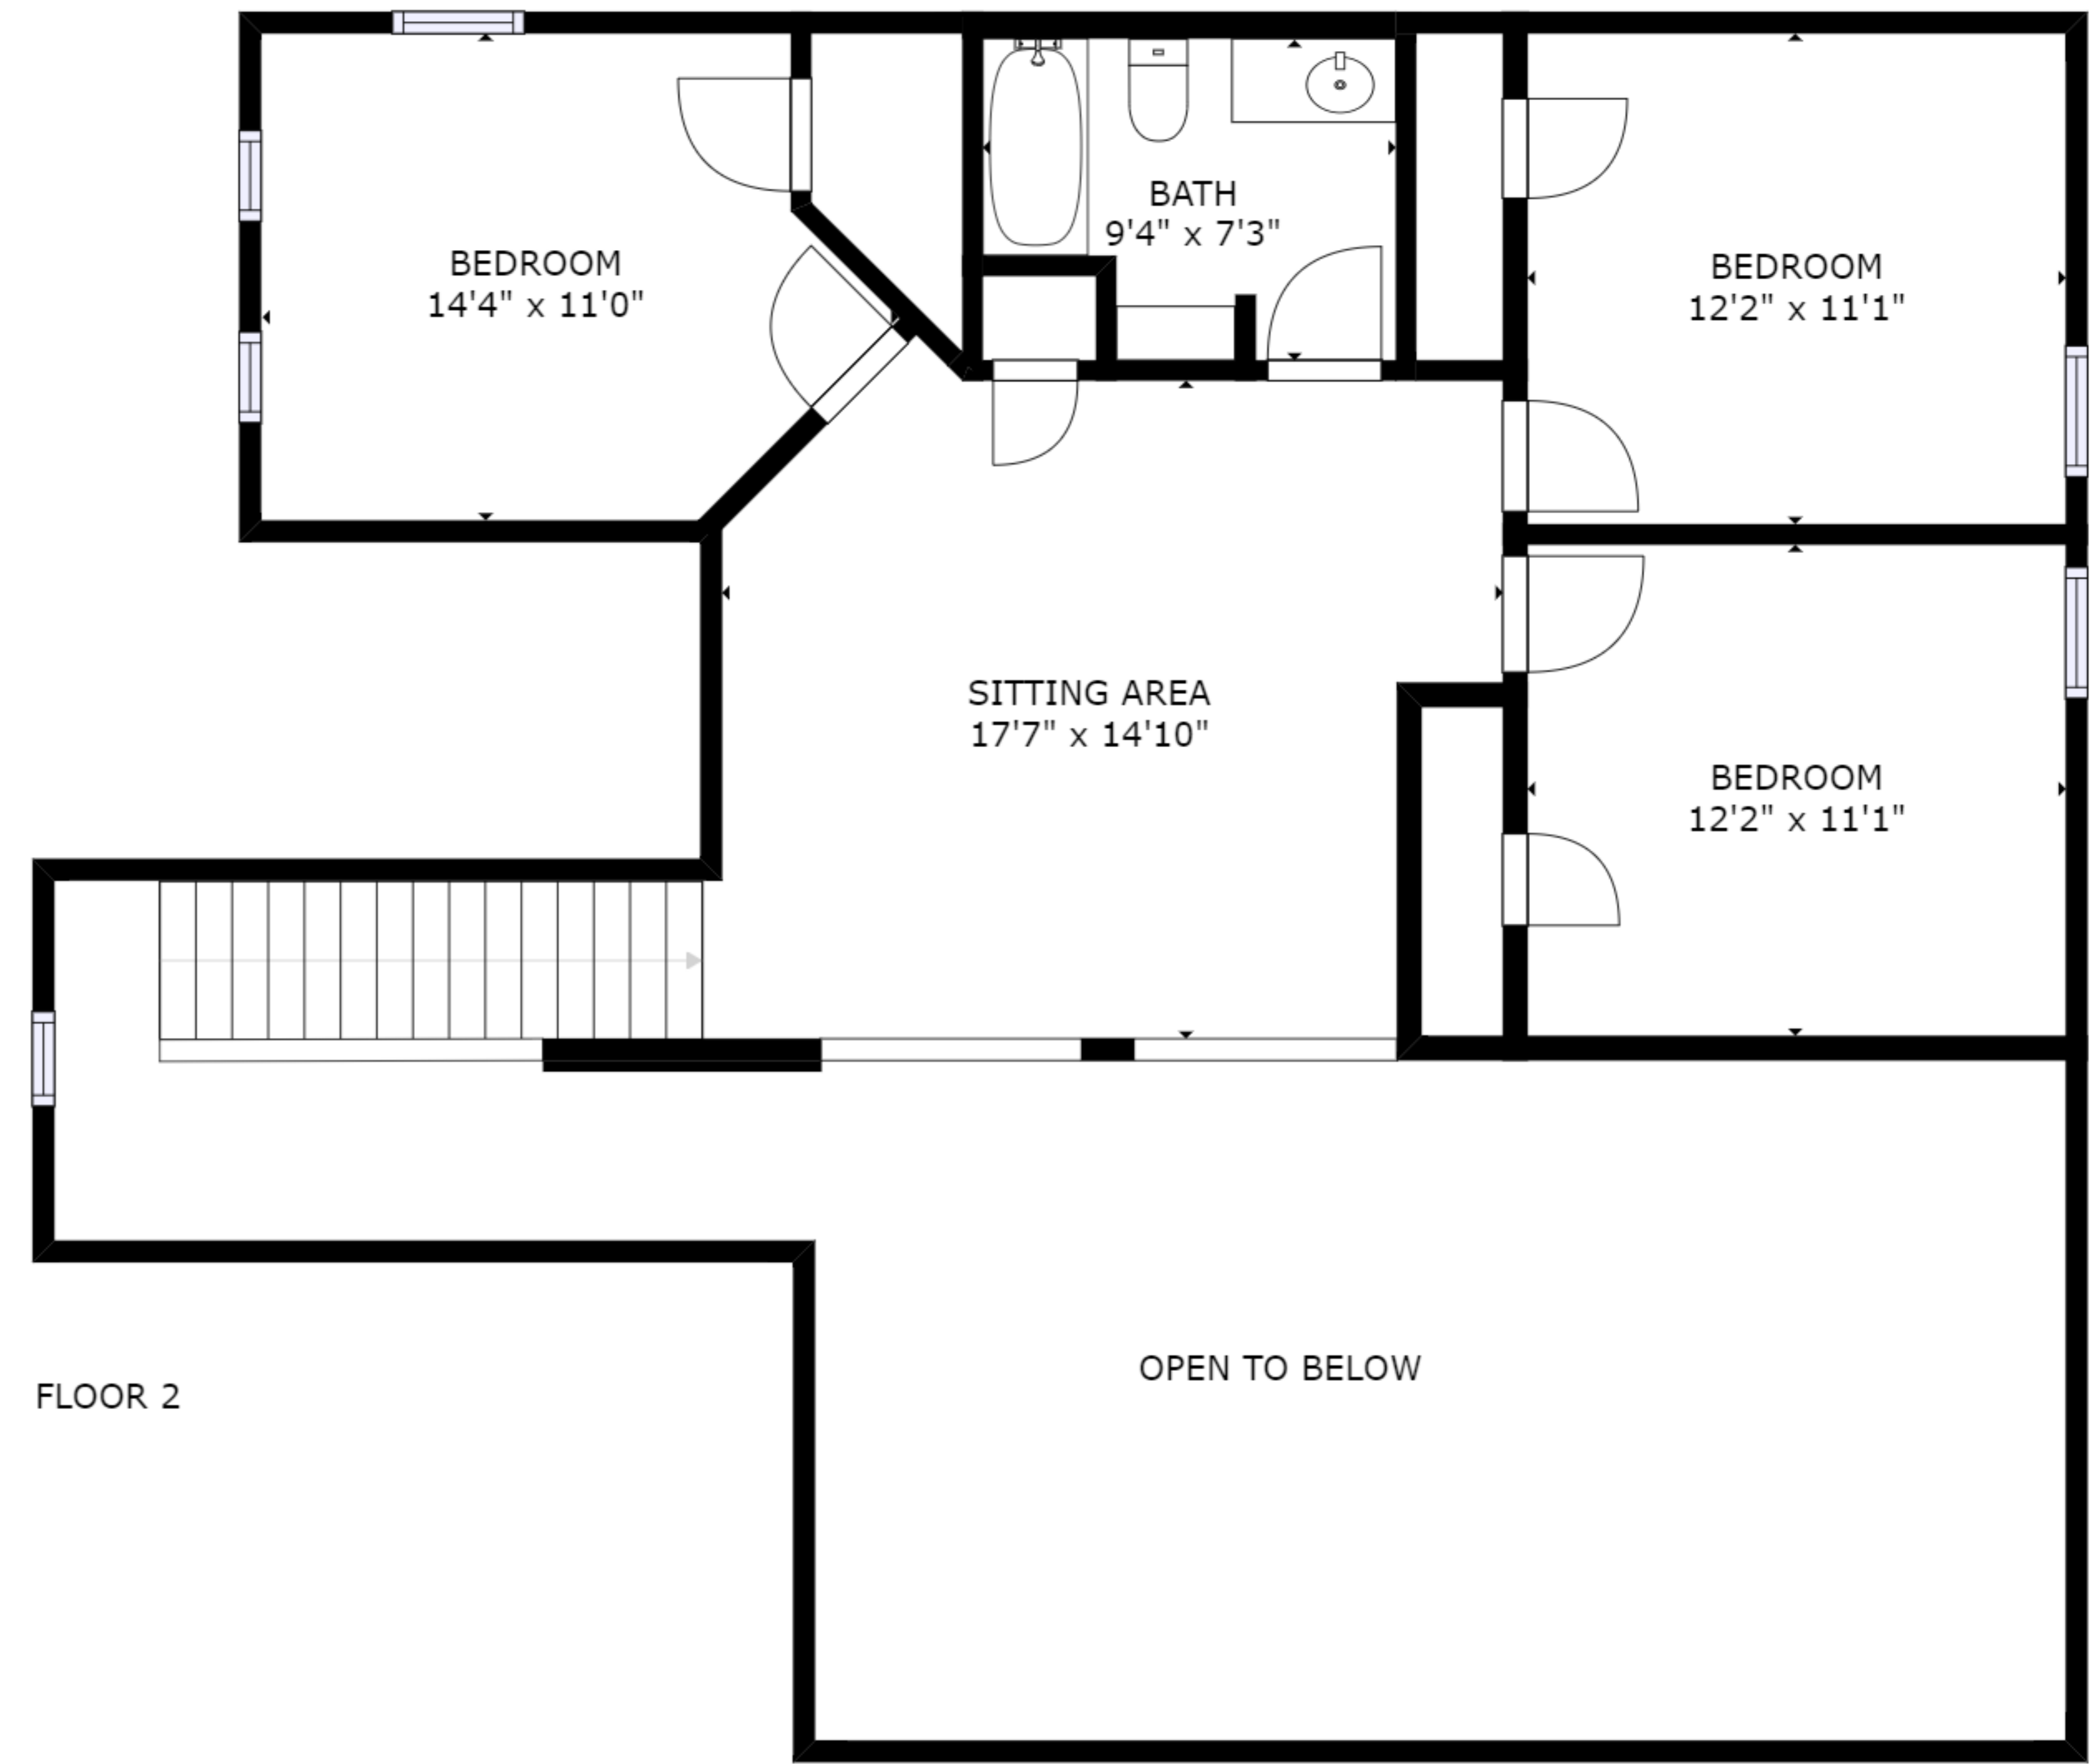

FLOOR 1

FLOOR 2

GROSS INTERNAL AREA
 FLOOR 1: 1474 sq. ft, FLOOR 2: 867 sq. ft
 TOTAL: 2342 sq. ft
 SIZES AND DIMENSIONS ARE APPROXIMATE, ACTUAL MAY VARY.