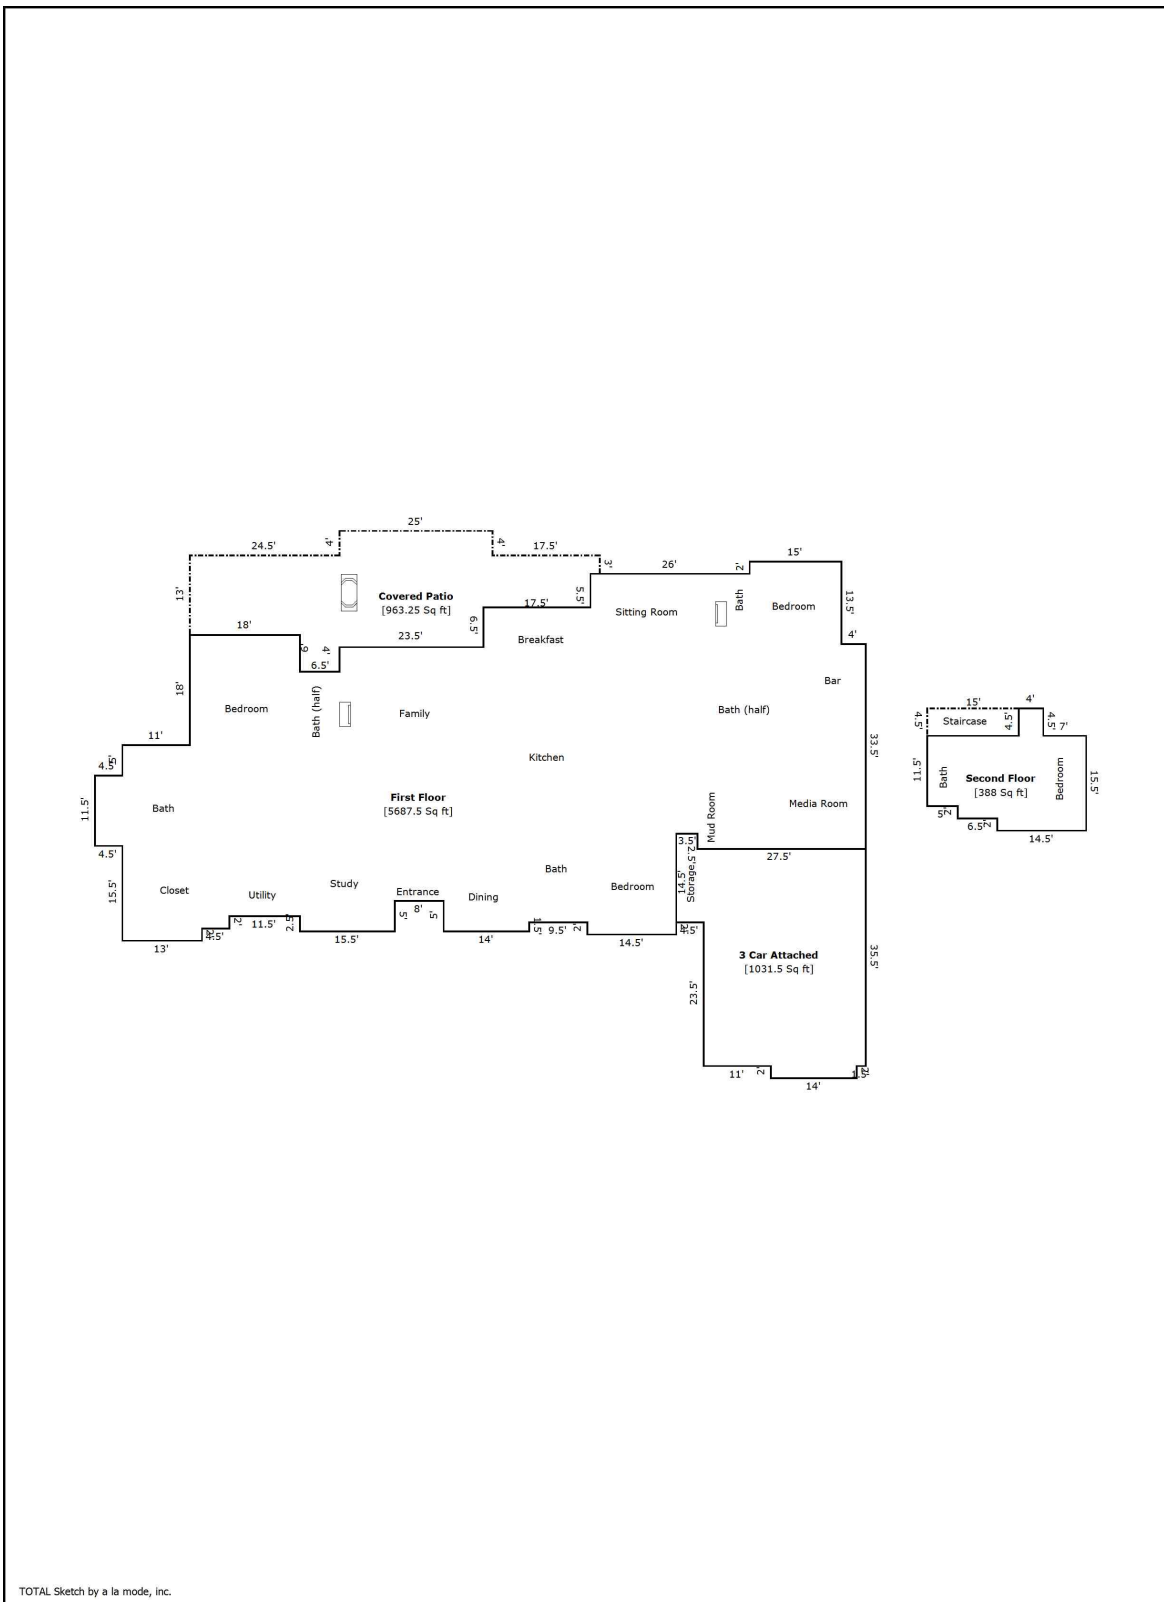

Building Sketch (Page - 1)

Owner	Dennis & Dawn Kikolla				
Property Address	23002 Oak Hollow Ln				
City	Tomball	County	Harris	State	TX
Client	Dennis & Dawn Kikolla			Zip Code	77377

TOTAL Sketch by a la mode, inc.