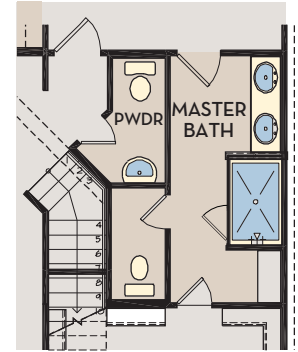

ELEVATION L

ELEVATION M Opt. Stone

ELEVATION M

ELEVATION N Opt. Stone

ELEVATION N

**OPT. EXTENDED  
COVERED PATIO**

21'-0" x 11'-0"  
ADD 231 SQ FT

**OPT. MASTER  
LUXURY BATH**

**OPT. MASTER  
SUPER SHOWER**

**FIRST FLOOR**

**SECOND FLOOR**