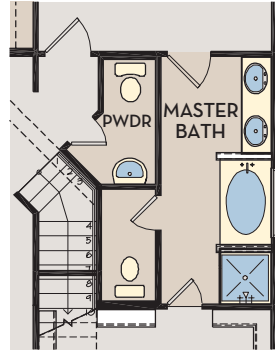

ELEVATION L

ELEVATION M Opt. Stone

ELEVATION M

ELEVATION N Opt. Stone

ELEVATION N

**OPT. EXTENDED  
COVERED PATIO**

21'-0" x 11'-0"  
ADD 231 SQ FT

**OPT. MASTER  
LUXURY BATH**

**OPT. MASTER  
SUPER SHOWER**

**FIRST FLOOR**

**SECOND FLOOR**