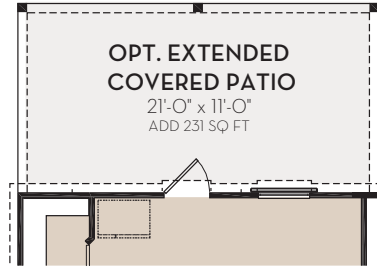

ELEVATION L

ELEVATION M Opt. Stone

ELEVATION M

ELEVATION N Opt. Stone

ELEVATION N

**OPT. EXTENDED  
COVERED PATIO**

21'-0" x 11'-0"  
ADD 231 SQ FT

**OPT. MASTER  
LUXURY BATH**

**OPT. MASTER  
SUPER SHOWER**

**FIRST FLOOR**

**SECOND FLOOR**