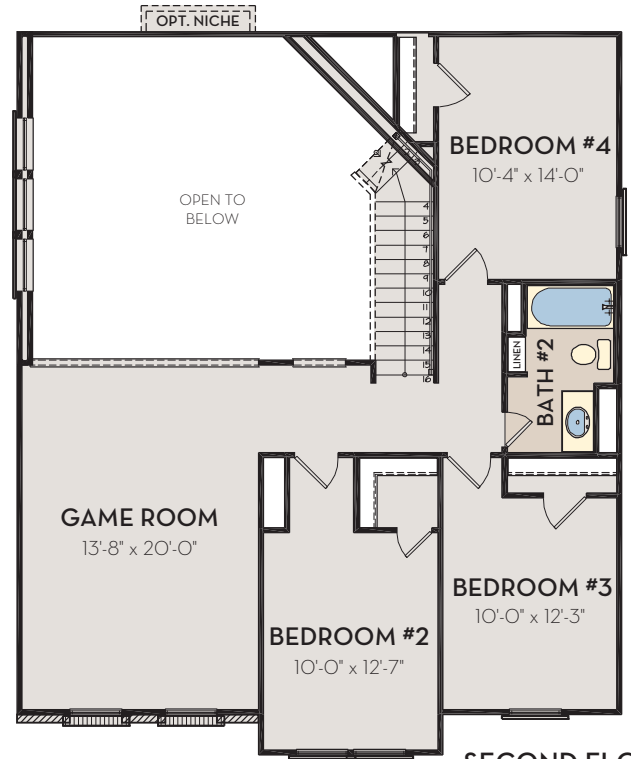

ELEVATION L

ELEVATION M Opt. Stone

ELEVATION M

ELEVATION N Opt. Stone

ELEVATION N

**OPT. EXTENDED  
COVERED PATIO**

21'-0" x 11'-0"  
ADD 231 SQ FT

**OPT. MASTER  
LUXURY BATH**

**OPT. MASTER  
SUPER SHOWER**

**FIRST FLOOR**

**SECOND FLOOR**