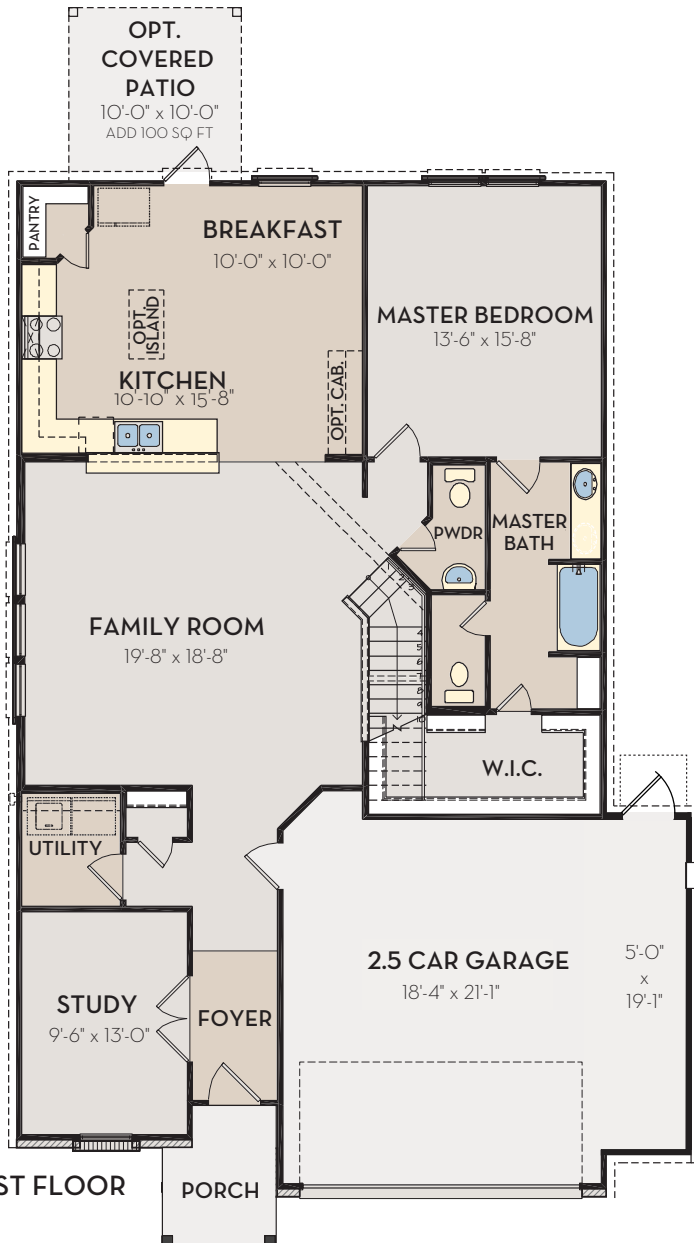

ELEVATION L

ELEVATION M Opt. Stone

ELEVATION M

ELEVATION N Opt. Stone

ELEVATION N

**OPT. EXTENDED  
COVERED PATIO**

21'-0" x 11'-0"  
ADD 231 SQ FT

**OPT. MASTER  
LUXURY BATH**

**OPT. MASTER  
SUPER SHOWER**

**FIRST FLOOR**

**SECOND FLOOR**