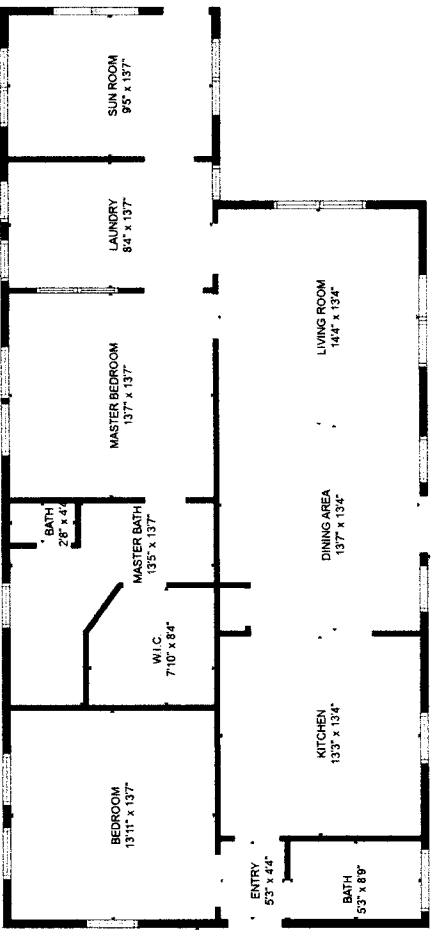

WELL HOUSE
59' x 69'

COVERED PATIO
34'8" x 33'0"

PATIO
19'11" x 11'6"

SWIMMING POOL

PATIO
33'10" x 51'11"