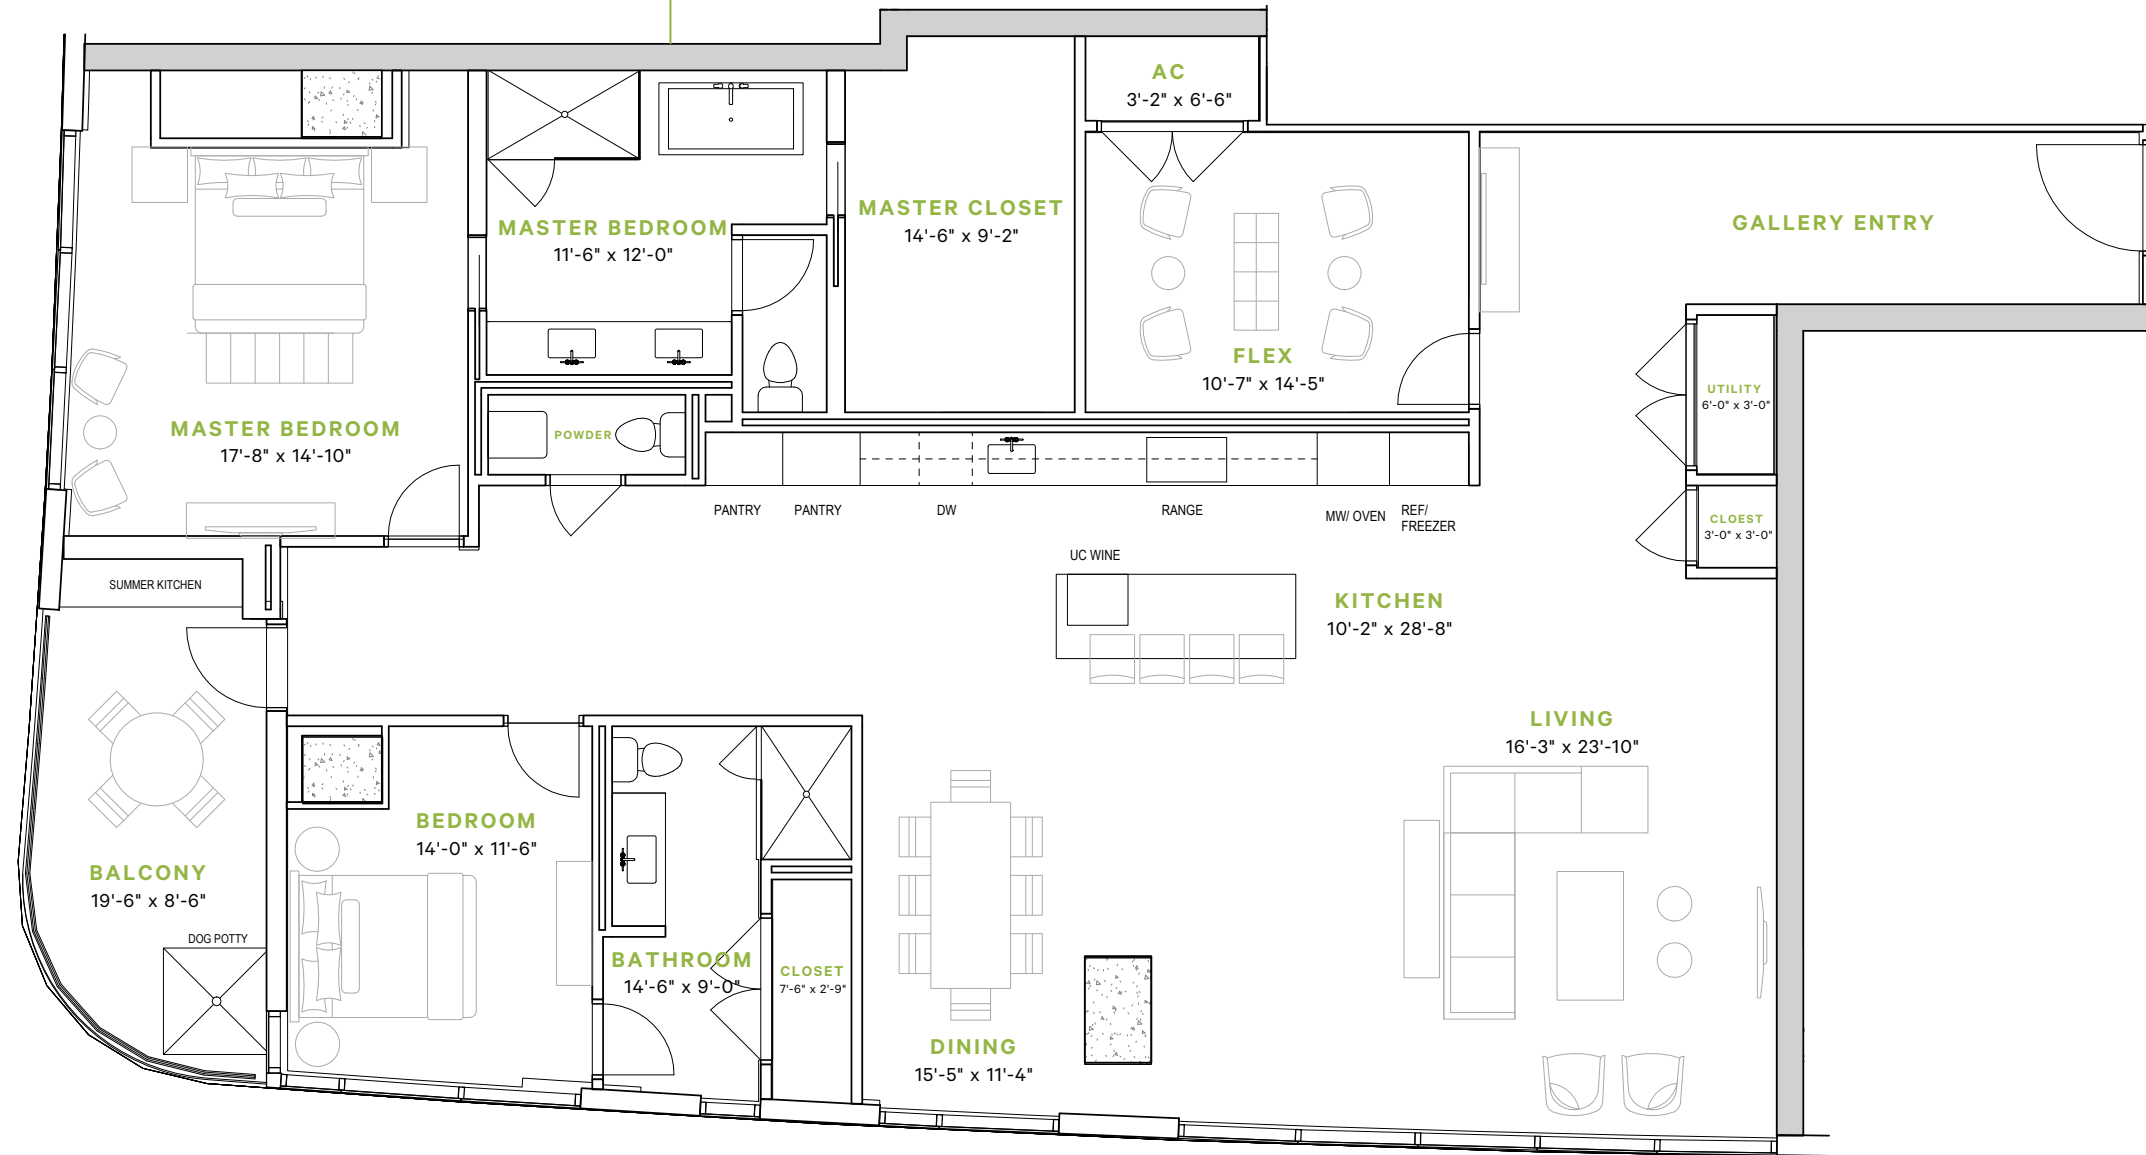

TAFT

A NEW VIEW OF
HOUSTON

RESIDENCES

— AT THE ALLEN —

RESIDENCES — AT THE ALLEN —

TAFT

2,679 TOTAL SF

2.5 BEDROOMS

2.5 BATHS

BALCONY 166 SF

MED CENTER VIEW
SOUTH

DOWNTOWN VIEW
EAST

713.655.0500 | ResidencesAtTheAllen.com

Scale: 1/8" = 1' | Notwithstanding any other information (including, without limitation, any marketing, sales, advertising, brochures, or similar information), all prices, building design, architectural rendering, plans, amenities, features and specification or any and all improvements to any part of the condominium or property are subject to change or cancellation without notice.
03122021