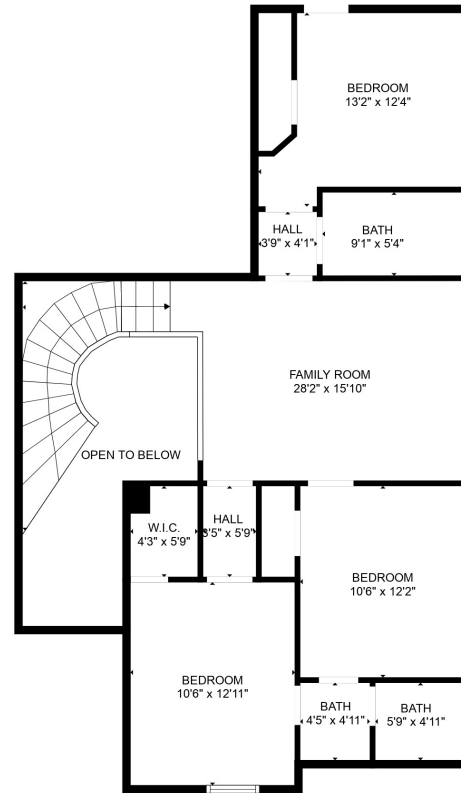

FLOOR 1

FLOOR 2

TOTAL: 2306 sq. ft
 FLOOR 1: 1385 sq. ft, FLOOR 2: 921 sq. ft
 EXCLUDED AREAS: OPEN TO BELOW: 122 sq. ft

MEASUREMENTS ARE CALCULATED BY CUBICASA TECHNOLOGY. DEEMED HIGHLY RELIABLE BUT NOT GUARANTEED.

TOTAL: 2306 sq. ft
FLOOR 1: 1385 sq. ft, FLOOR 2: 921 sq. ft
EXCLUDED AREAS: OPEN TO BELOW: 122 sq. ft

MEASUREMENTS ARE CALCULATED BY CUBICASA TECHNOLOGY. DEEMED HIGHLY RELIABLE BUT NOT GUARANTEED.

TOTAL: 2306 sq. ft
FLOOR 1: 1385 sq. ft, FLOOR 2: 921 sq. ft
EXCLUDED AREAS: OPEN TO BELOW: 122 sq. ft