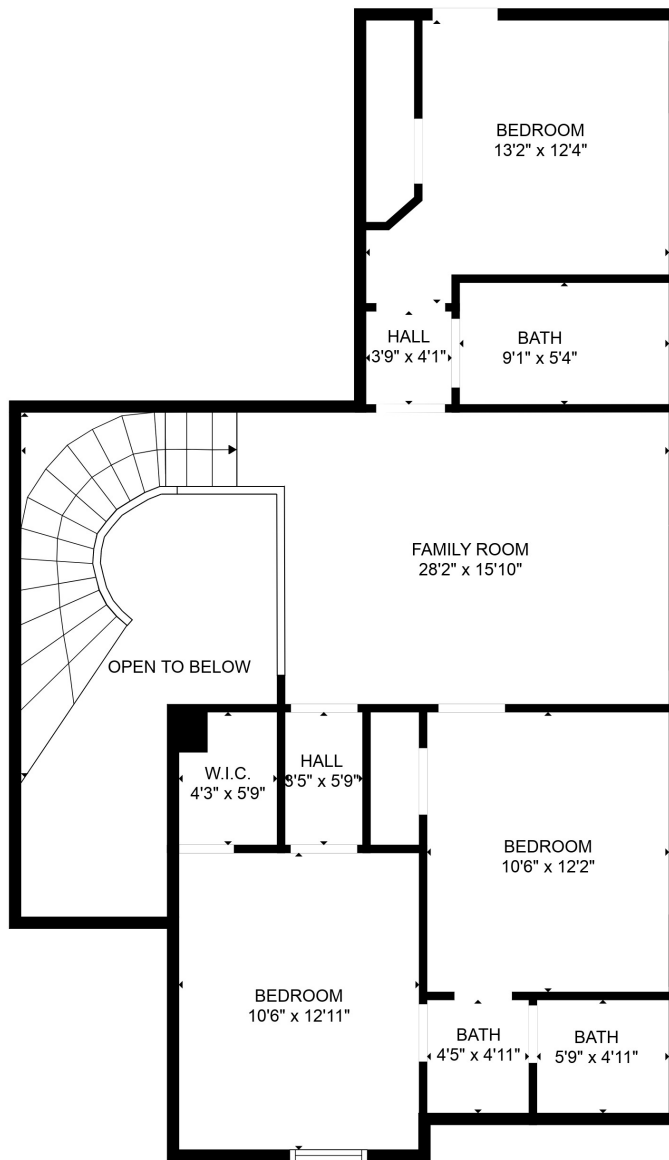

FLOOR 1

FLOOR 2

TOTAL: 2306 sq. ft
 FLOOR 1: 1385 sq. ft, FLOOR 2: 921 sq. ft
 EXCLUDED AREAS: OPEN TO BELOW: 122 sq. ft

MEASUREMENTS ARE CALCULATED BY CUBICASA TECHNOLOGY. DEEMED HIGHLY RELIABLE BUT NOT GUARANTEED.

TOTAL: 2306 sq. ft
FLOOR 1: 1385 sq. ft, FLOOR 2: 921 sq. ft
EXCLUDED AREAS: OPEN TO BELOW: 122 sq. ft

MEASUREMENTS ARE CALCULATED BY CUBICASA TECHNOLOGY. DEEMED HIGHLY RELIABLE BUT NOT GUARANTEED.

TOTAL: 2306 sq. ft
FLOOR 1: 1385 sq. ft, FLOOR 2: 921 sq. ft
EXCLUDED AREAS: OPEN TO BELOW: 122 sq. ft