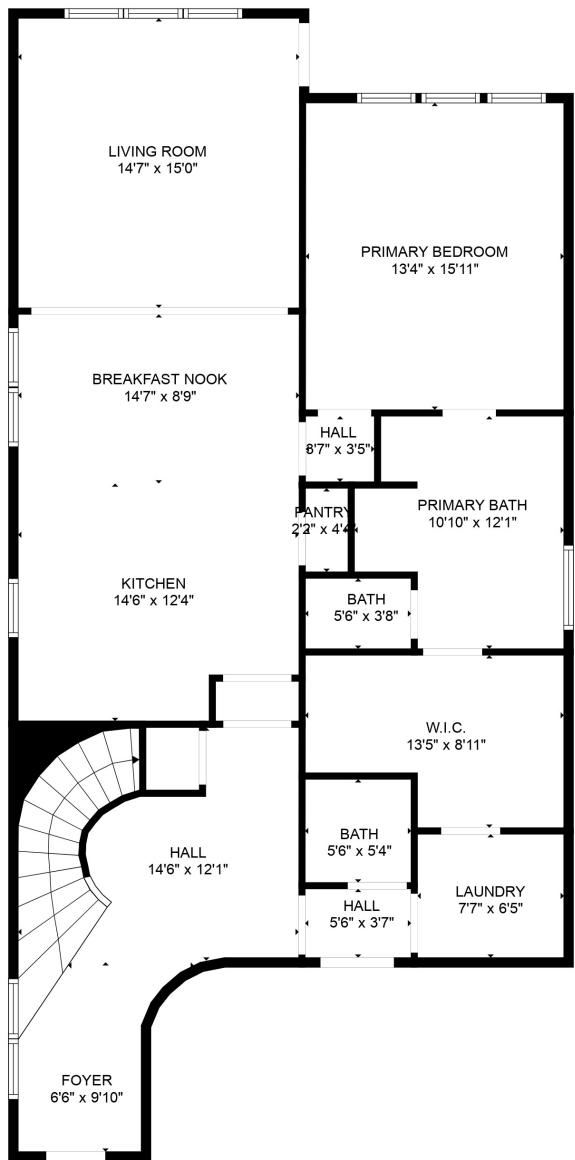

FLOOR 1

FLOOR 2

TOTAL: 2306 sq. ft
 FLOOR 1: 1385 sq. ft, FLOOR 2: 921 sq. ft
 EXCLUDED AREAS: OPEN TO BELOW: 122 sq. ft

MEASUREMENTS ARE CALCULATED BY CUBICASA TECHNOLOGY. DEEMED HIGHLY RELIABLE BUT NOT GUARANTEED.

TOTAL: 2306 sq. ft
FLOOR 1: 1385 sq. ft, FLOOR 2: 921 sq. ft
EXCLUDED AREAS: OPEN TO BELOW: 122 sq. ft

MEASUREMENTS ARE CALCULATED BY CUBICASA TECHNOLOGY. DEEMED HIGHLY RELIABLE BUT NOT GUARANTEED.

TOTAL: 2306 sq. ft
FLOOR 1: 1385 sq. ft, FLOOR 2: 921 sq. ft
EXCLUDED AREAS: OPEN TO BELOW: 122 sq. ft