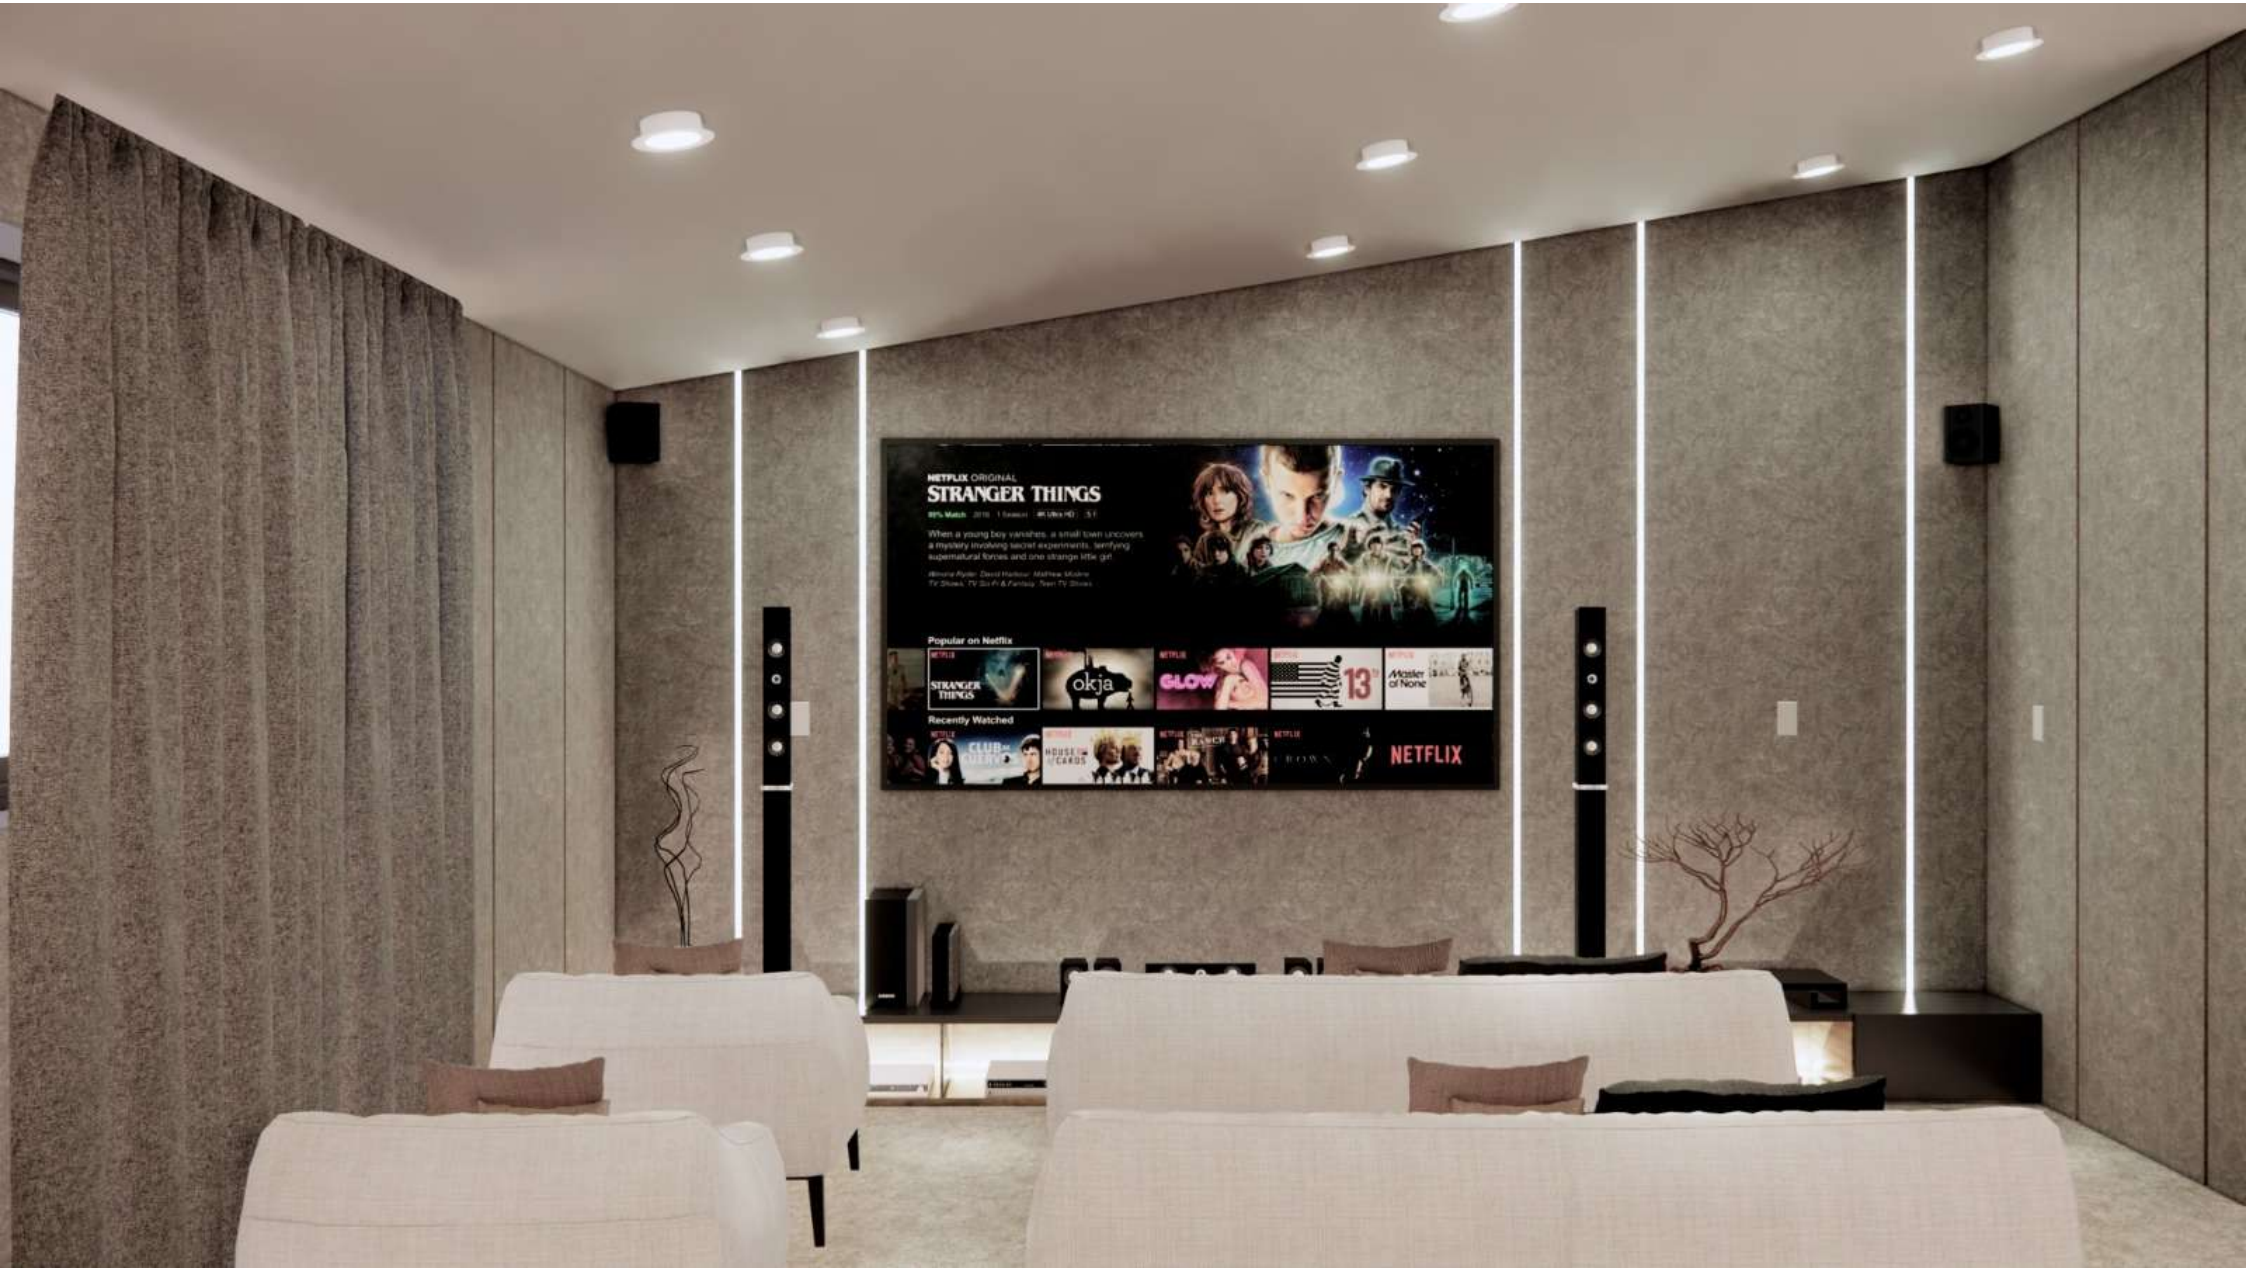

NETFLIX ORIGINAL
STRANGER THINGS
8th March 2016 | 1 Season | 4K Ultra HD | 5.1

When a young boy vanishes, a small town uncovers a mystery involving secret experiments, terrifying supernatural forces and one strange little girl.

Winnona Ryder, David Harbour, Millie Bobby Brown, Gaten Matarazzo, Caleb McLaughlin, Noah Schnapp, Charlie Sheen, TV 14-16 & Parents, Teen TV Shows

Popular on Netflix

NETFLIX STRANGER THINGS	NETFLIX okja	NETFLIX GLOW	NETFLIX 13	NETFLIX A Master of None

Recently Watched

NETFLIX CLUB DOG	NETFLIX HOUSE OF CARDS	NETFLIX RESEARCH	NETFLIX CROWN	NETFLIX