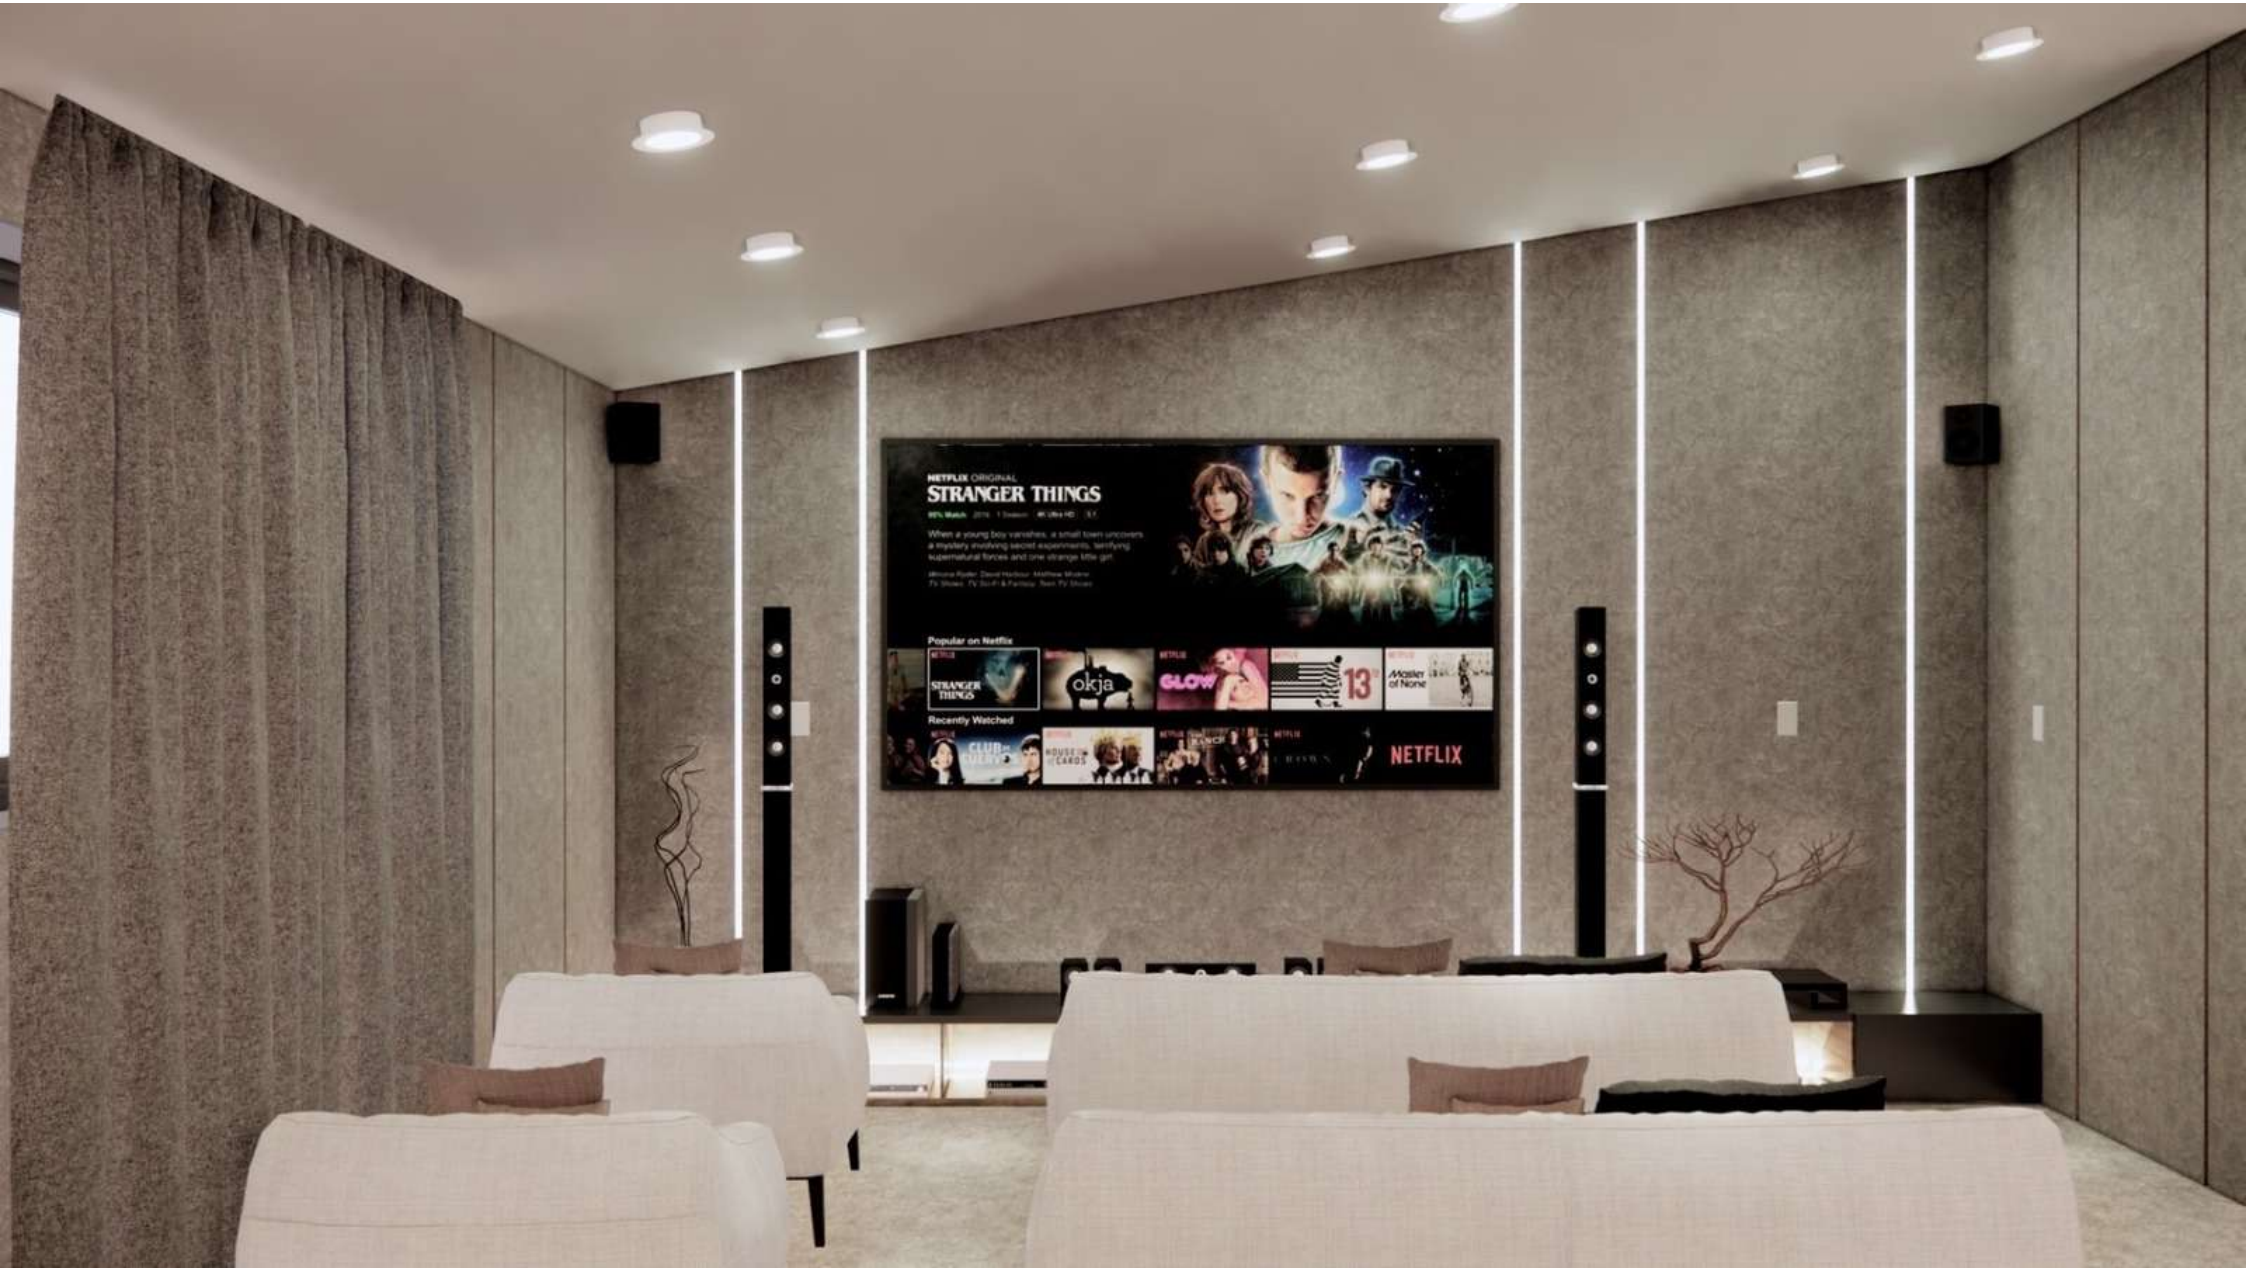

NETFLIX ORIGINAL
STRANGER THINGS
8th March 2016 | 1 Season | 4K UHD | 13

When a young boy vanishes, a small town uncovers a mystery involving secret experiments, terrifying supernatural forces and one strange little girl.

Netflix Film | David Fincher | Matt Ross
TV Shows | TV Shows & Movies | Netflix TV Shows

Popular on Netflix

NETFLIX STRANGER THINGS	NETFLIX okja	NETFLIX GLOW	NETFLIX 13	NETFLIX A Master of None

Recently Watched

NETFLIX CLUB DOG	NETFLIX HOUSE OF CARDS	NETFLIX PROJECT	NETFLIX REASON	NETFLIX