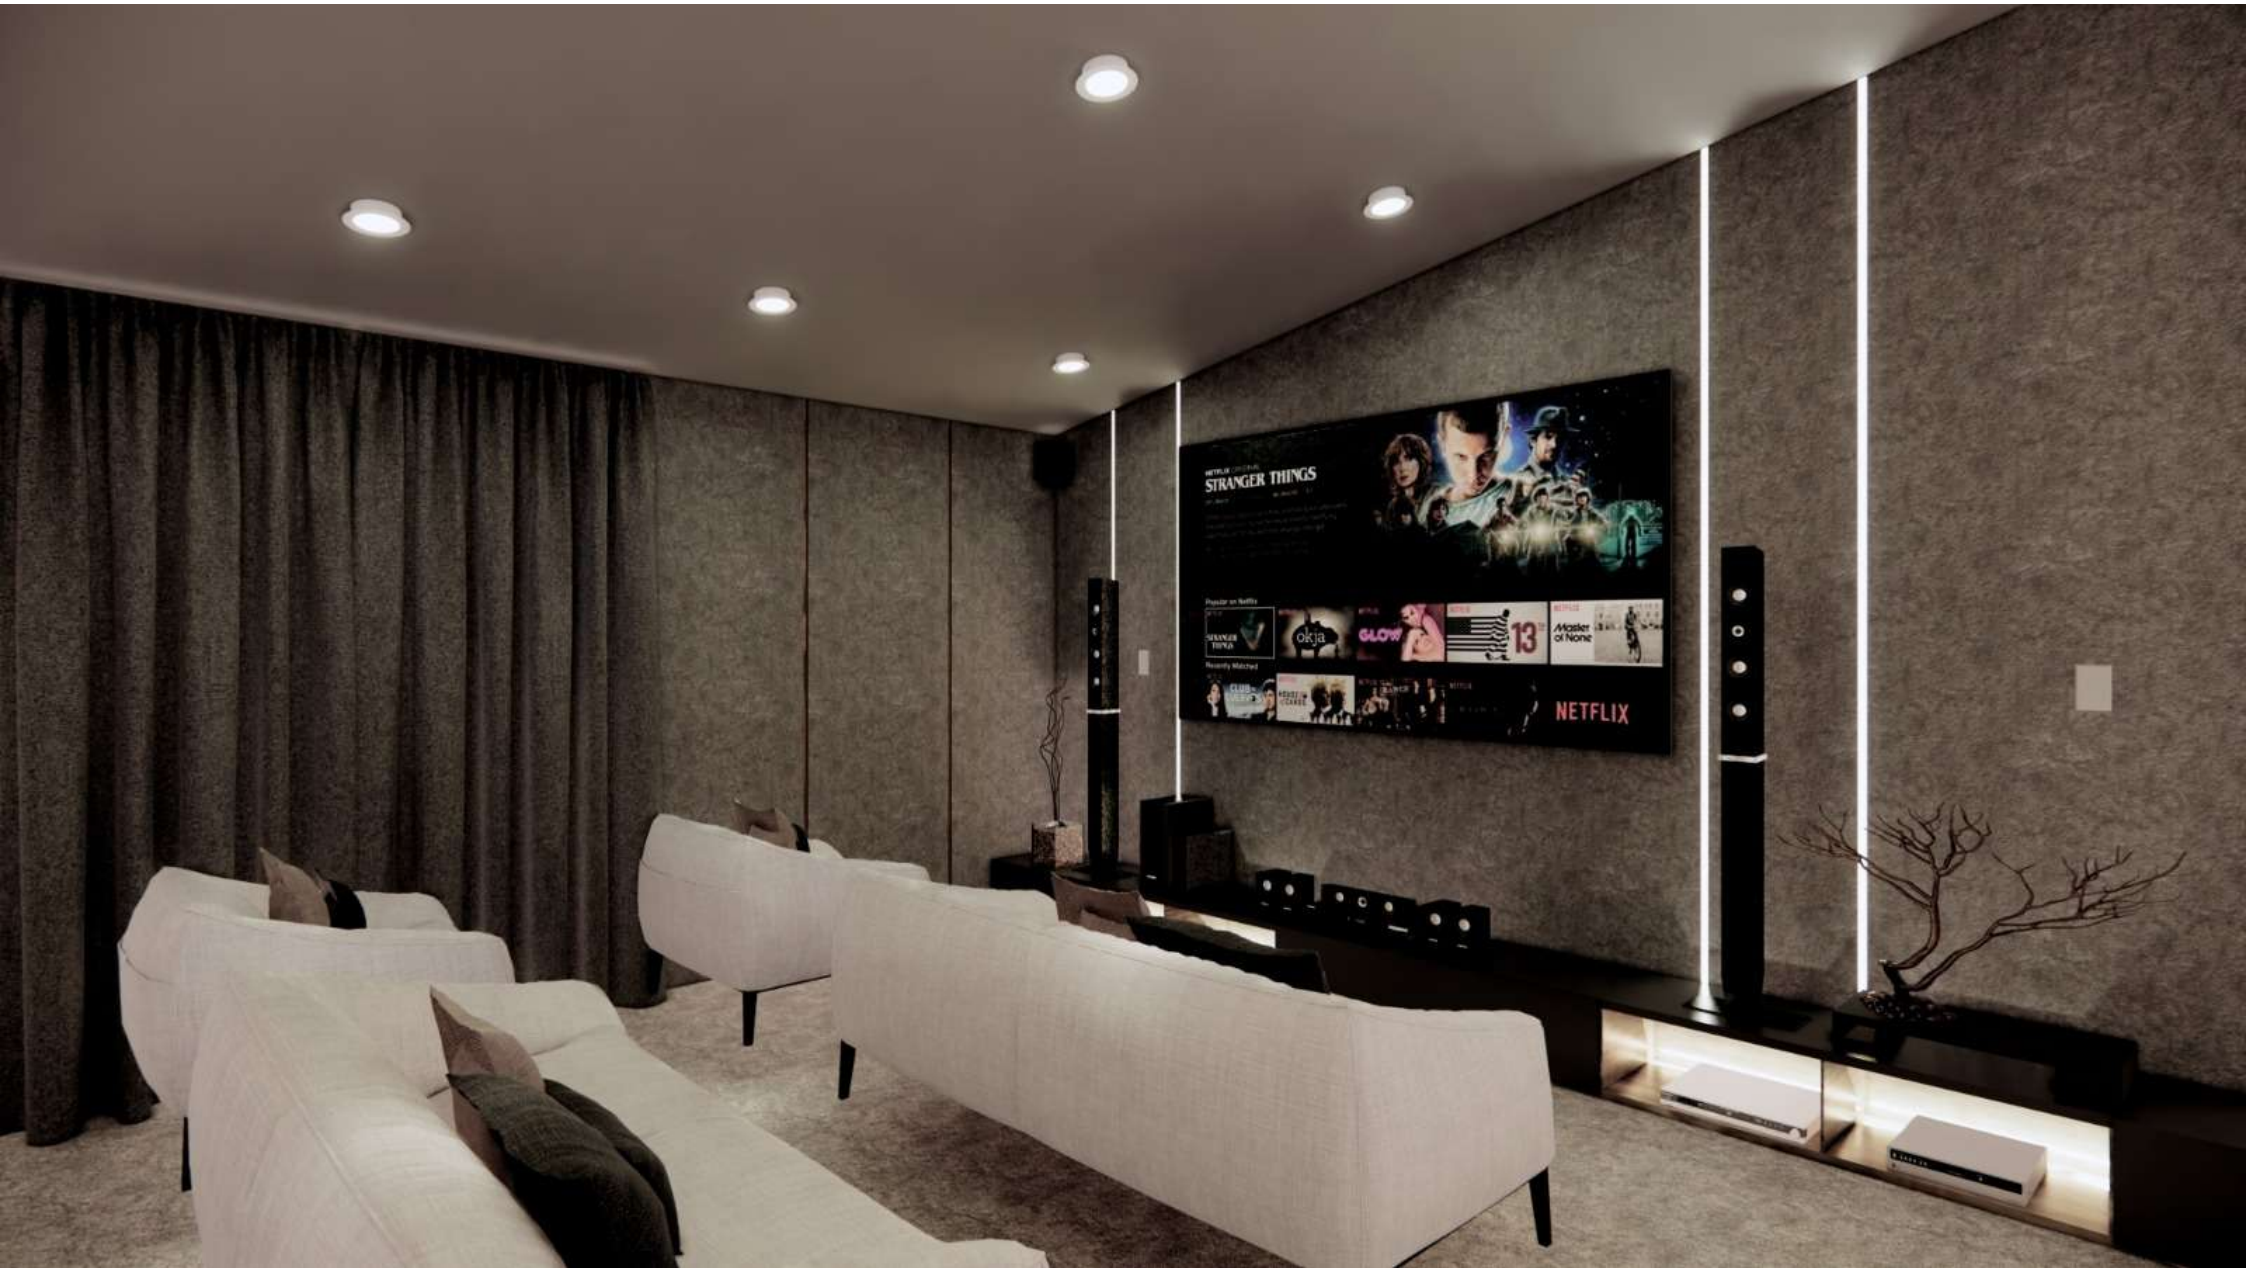

A modern shelving unit featuring a wall panel with a light-colored marble pattern. On the left, a large poster for the Netflix series "Master of None" is displayed. To the right, a vertical slat door provides access to a shelving area containing books, a white ceramic vase, and a small wooden stool. A black lamp is mounted on the slat door.

A tall, dark grey wardrobe with two vertical gold-colored accents. The wardrobe has a matching dark grey base and is set against a light-colored wall.

A white console table with a gold-colored slat front, holding a bicycle figurine, a vase, and other decorative items. The table is positioned next to a dark wood door. Above the table, a framed abstract painting is displayed on the wall.