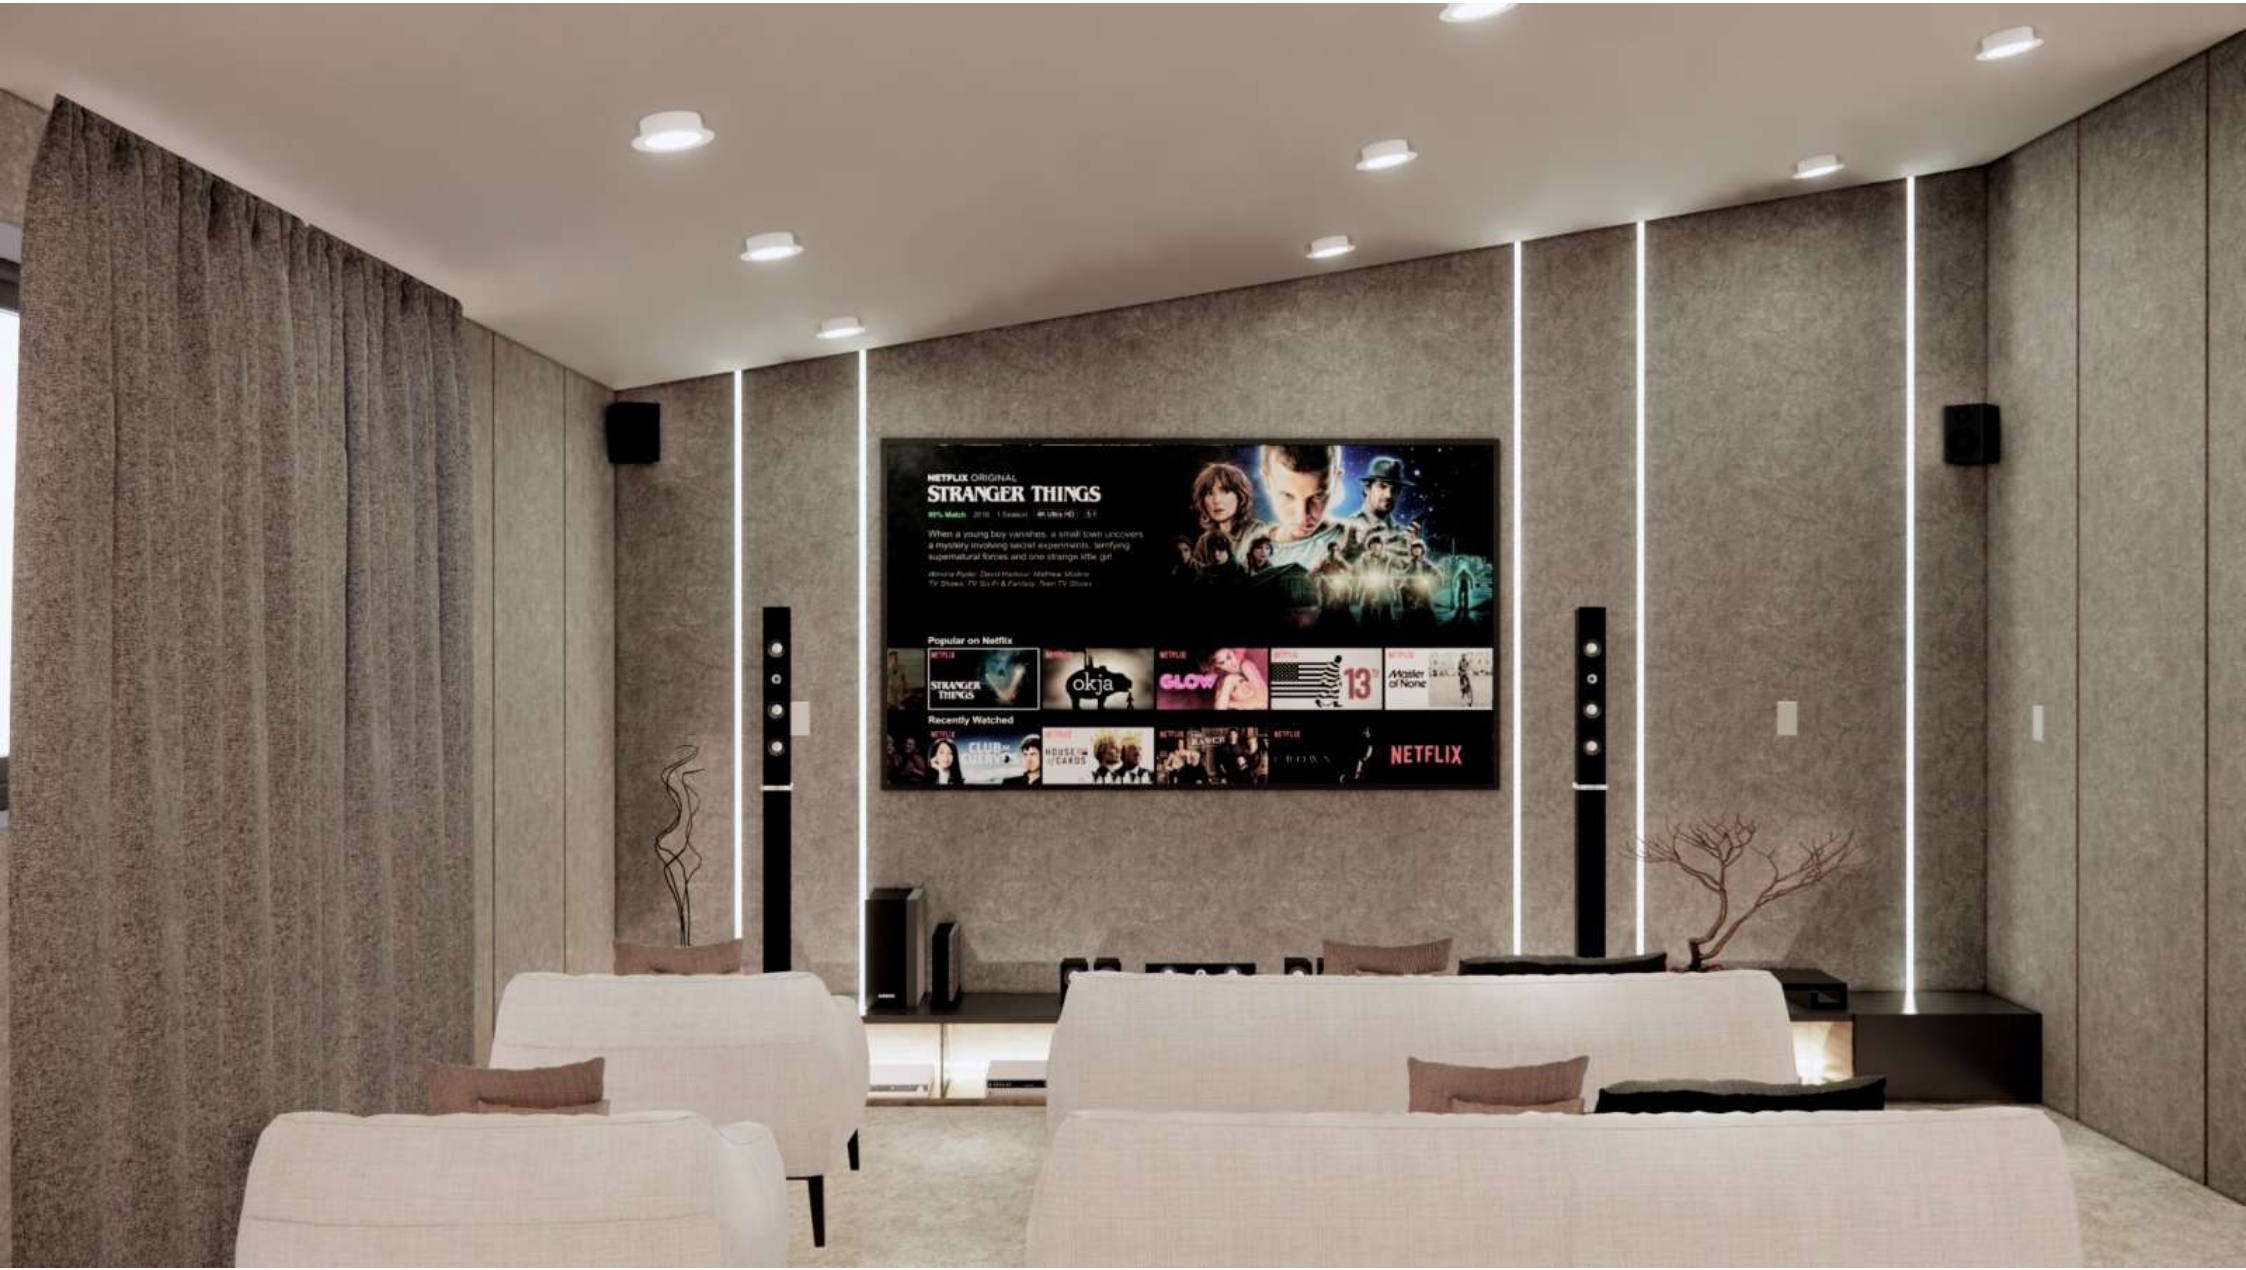

A modern shelving unit featuring a wall panel with a light-colored marble pattern. On the left, a large poster for the Netflix series "Master of None" is displayed. To the right, a vertical slat door provides access to a shelving area containing books, a white ceramic vase, and a small wooden stool. A black lamp is mounted on the slat door.

A tall, dark grey wardrobe with two vertical gold-colored accents. The wardrobe has a matching dark grey base and is set against a light-colored wall.

A white console table with a gold-colored slat front, holding a bicycle figurine, a vase, and other decorative items. The table is positioned next to a dark wood door. Above the table, a framed abstract painting is displayed on the wall.