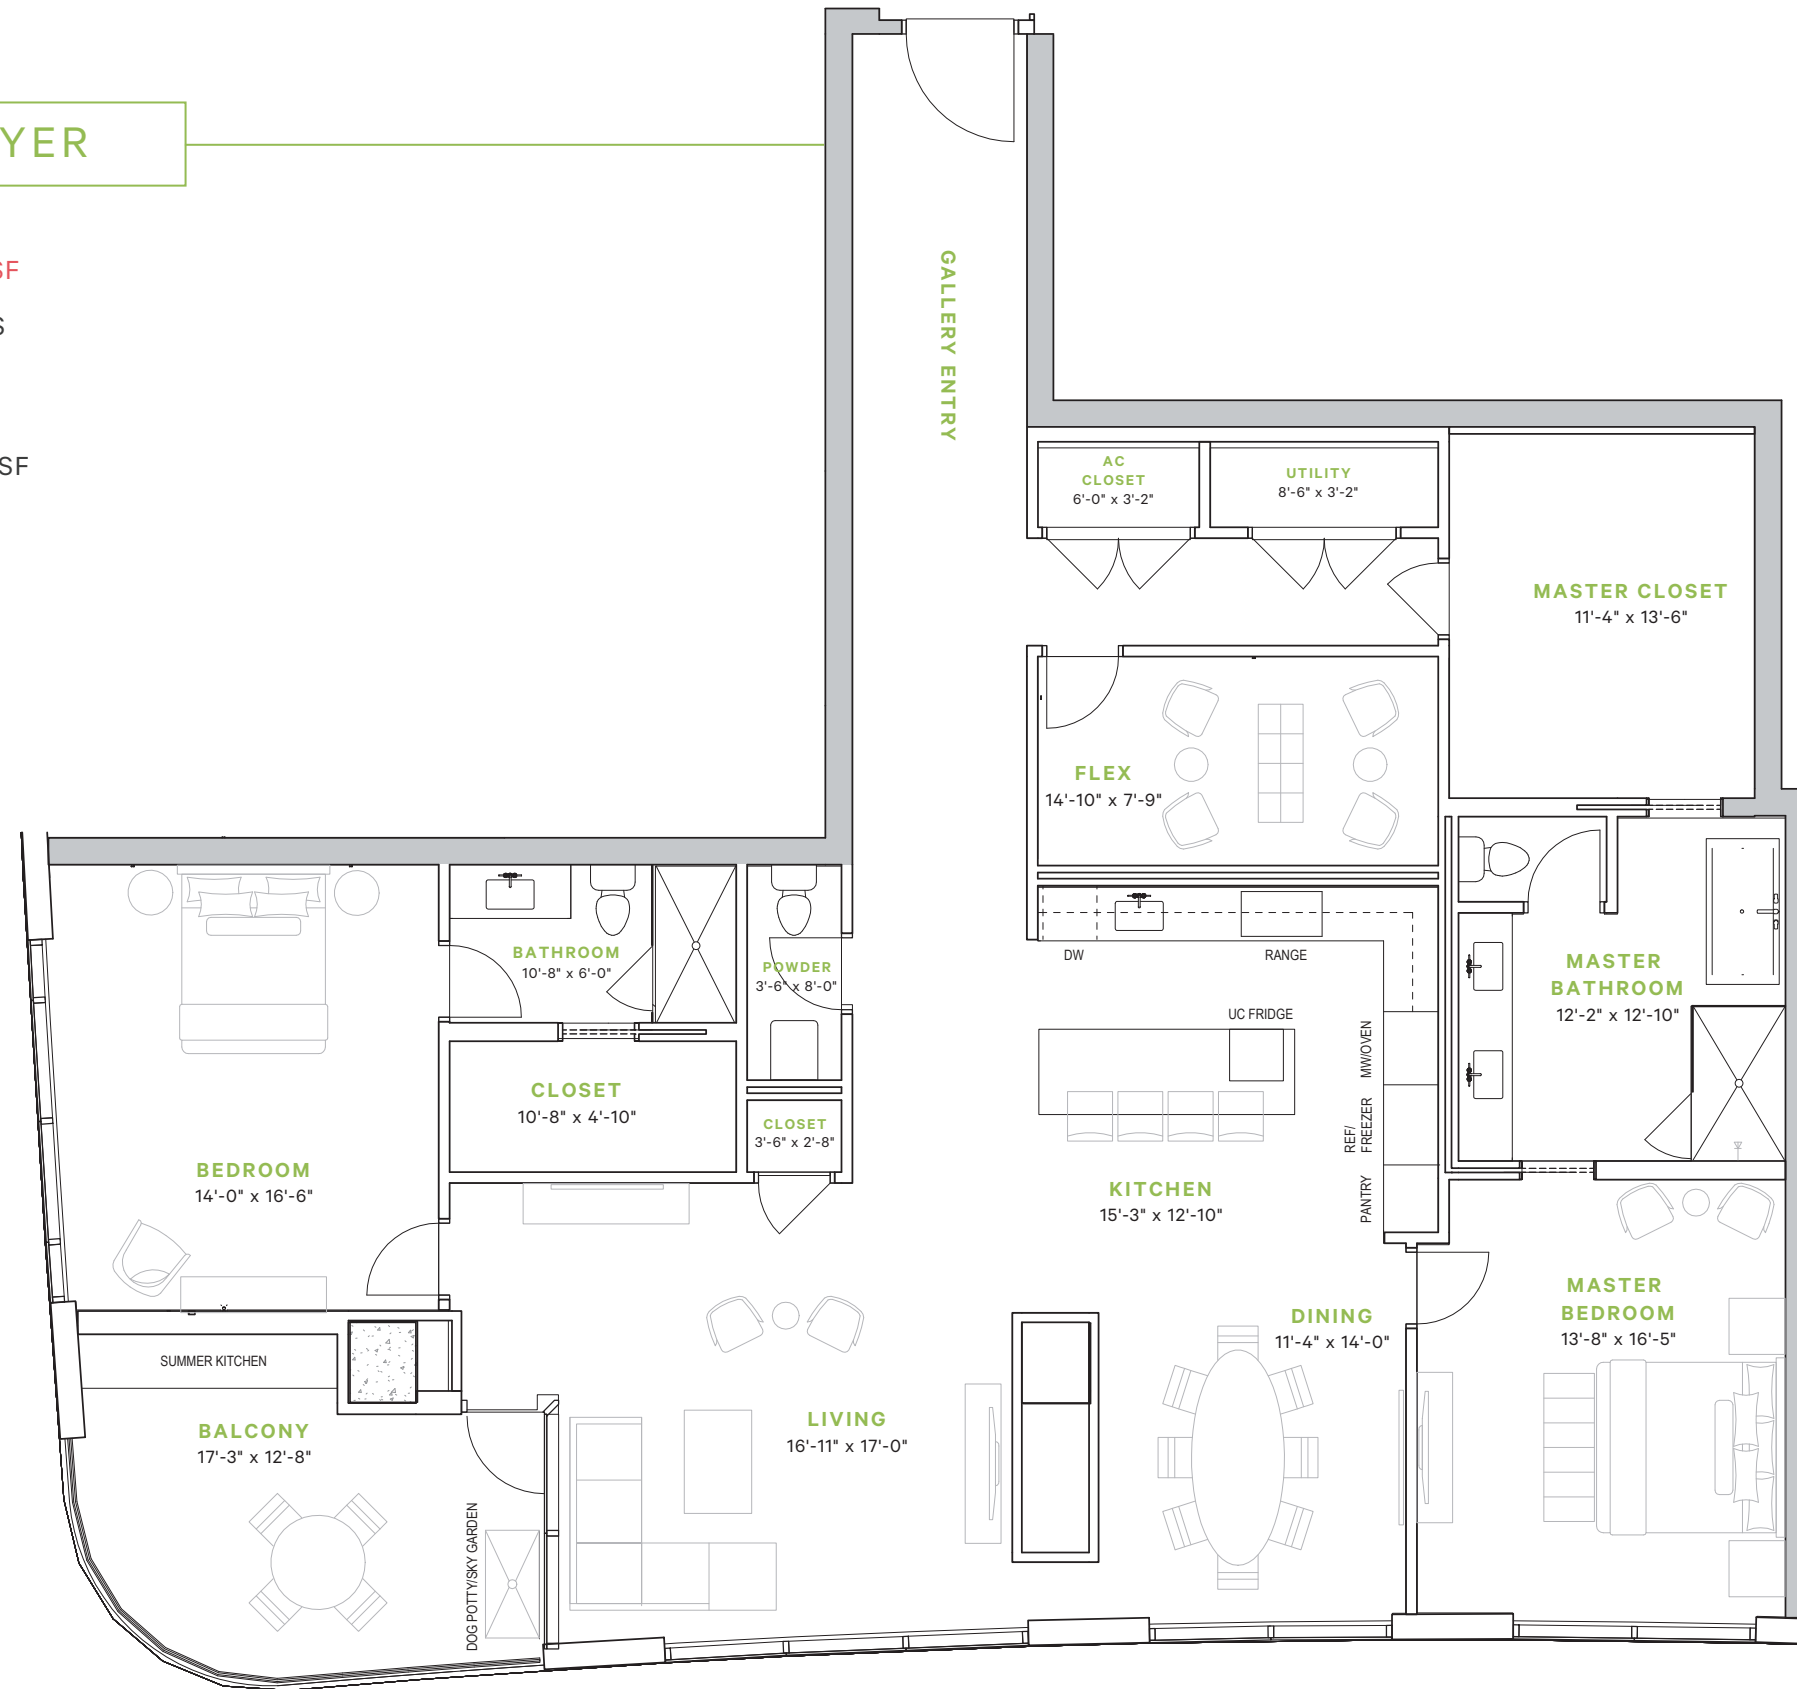

SAWYER

A NEW VIEW OF
HOUSTON

RESIDENCES

— AT THE ALLEN —

SAWYER

2,575 TOTAL SF

2.5 BEDROOMS

2.5 BATHS

BALCONY 218 SF

GALLERIA VIEW
WEST

MED CENTER VIEW
SOUTH

SAWYER | 2,575 TOTAL SF

713.655.0500 | ResidencesAtTheAllen.com

Scale: 1/8" = 1' | Notwithstanding any other information (including, without limitation, any marketing, sales, advertising, brochures, or similar information), all prices, building design, architectural rendering, plans, amenities, features and specification or any and all improvements to any part of the condominium or property are subject to change or cancellation without notice.
03102021