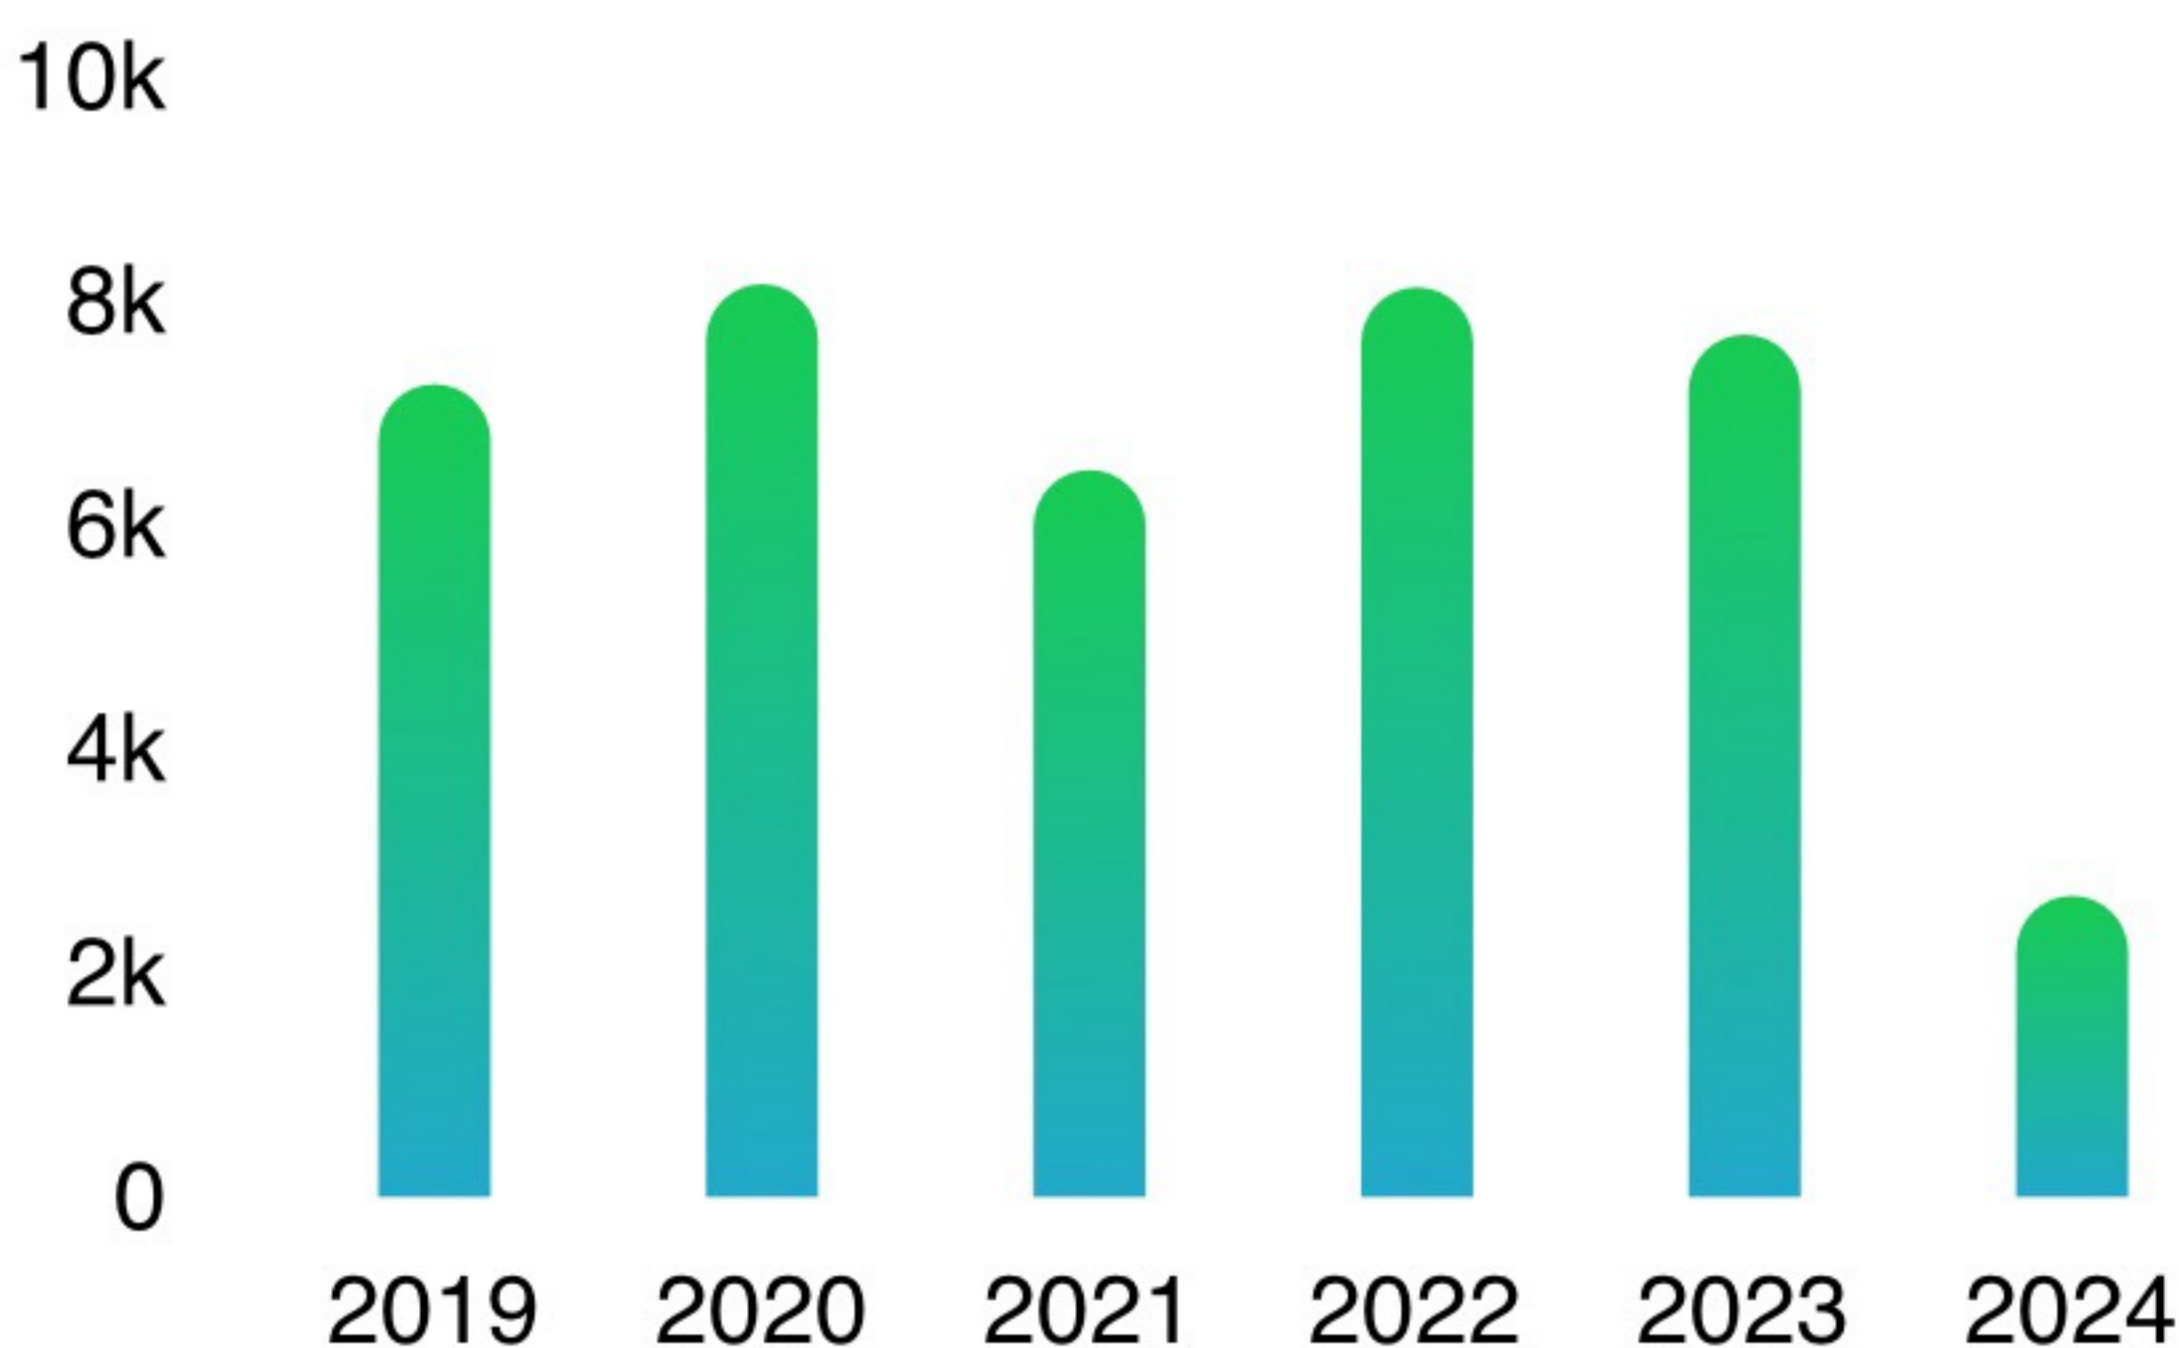

# Data

Day

Daily

Monthly

Yearly

<  2024-06-04 >

Energy

 Energy(kWh)

ECU: 204000023662

**40,400** kWh

Total Energy

**21.5** kWh

Average Daily Ener...

Home

Module

Data