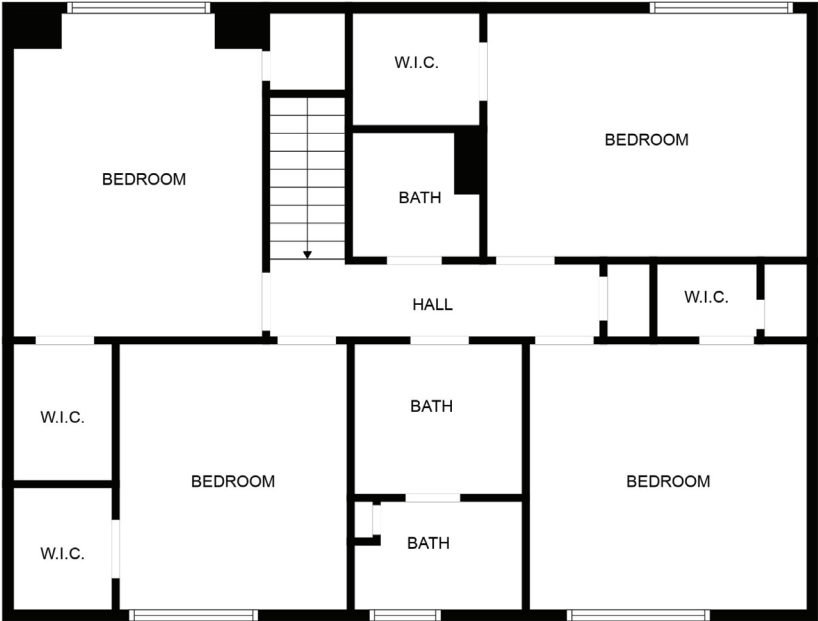

Lakeside Forest

10819 Tupper Lake Drive

Floor 2