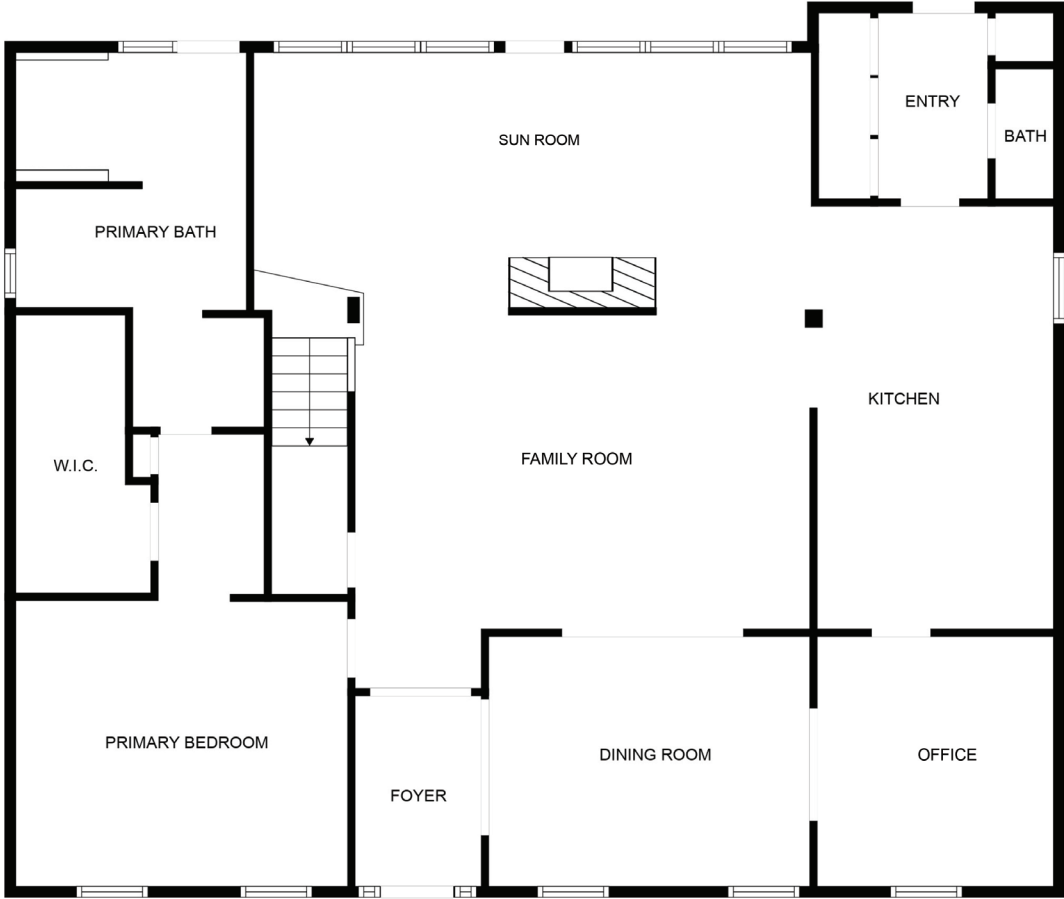

Lakeside Forest

10819 Tupper Lake Drive

Floor 1