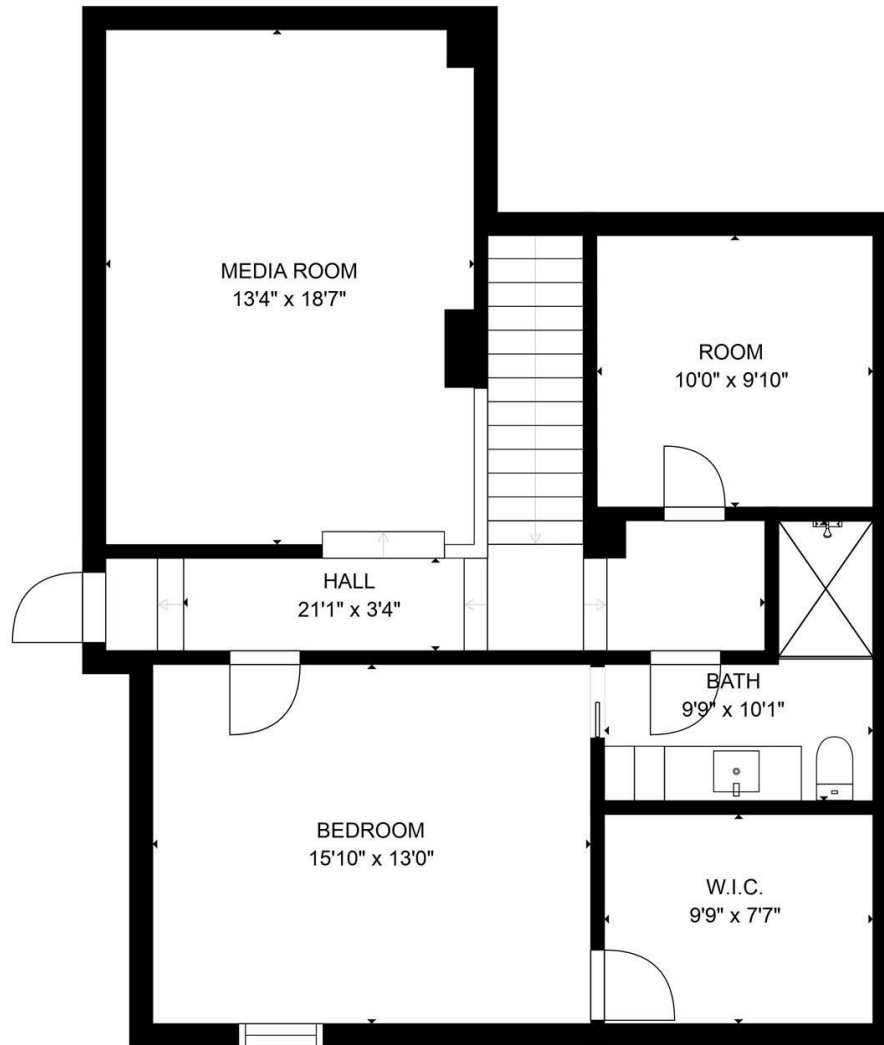

Estimated areas

GLA FLOOR 1: 3559 sq. ft, excluded 1619 sq. ft
 GLA FLOOR 2: 975 sq. ft, excluded 0 sq. ft
 Total GLA 4534 sq. ft, total scanned area 6153 sq. ft

SIZES AND DIMENSIONS ARE APPROXIMATE, ACTUAL MAY VARY.