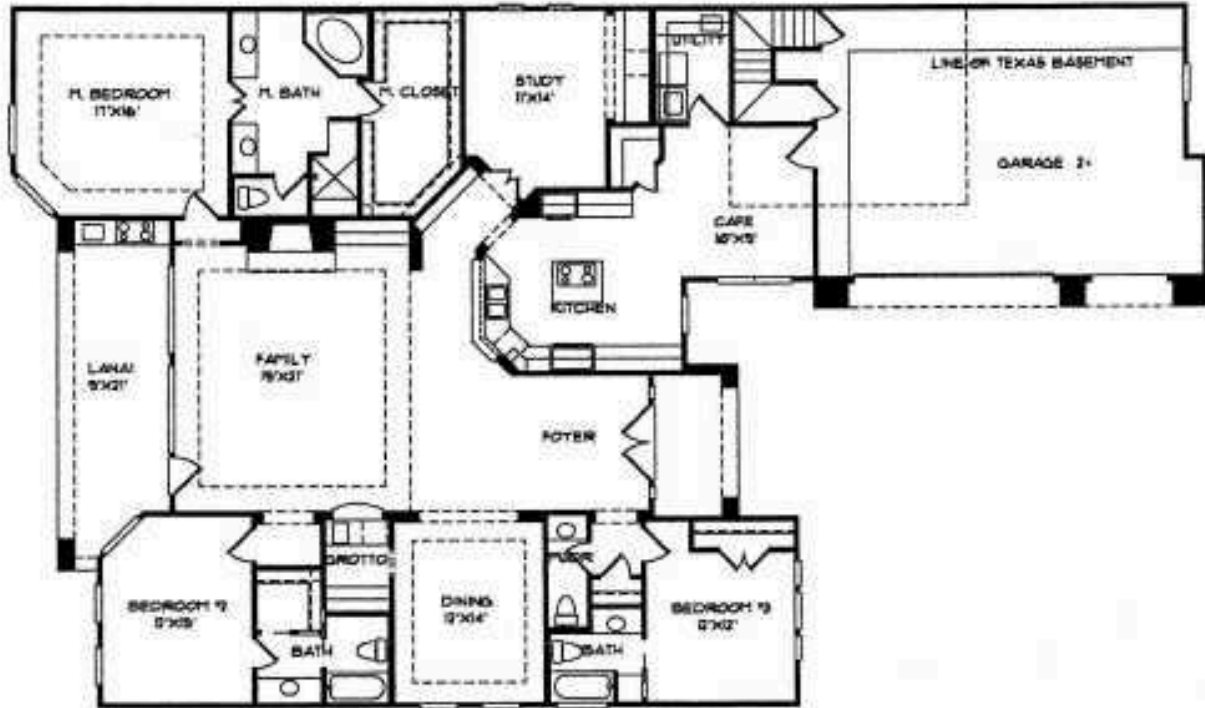

# "THE SAN MARINO"

2886 SQ/ FEET  
1 STORY  
3 BEDROOM  
TEXAS BASEMENT  
STUDY  
2 CAR GARAGE  
GOLF CART SPACE  
3 1/2 BATHS

DIMENSIONS ARE APPROXIMATE, BUILDER RESERVES THE RIGHT TO MAKE CHANGES AT ANY TIME.