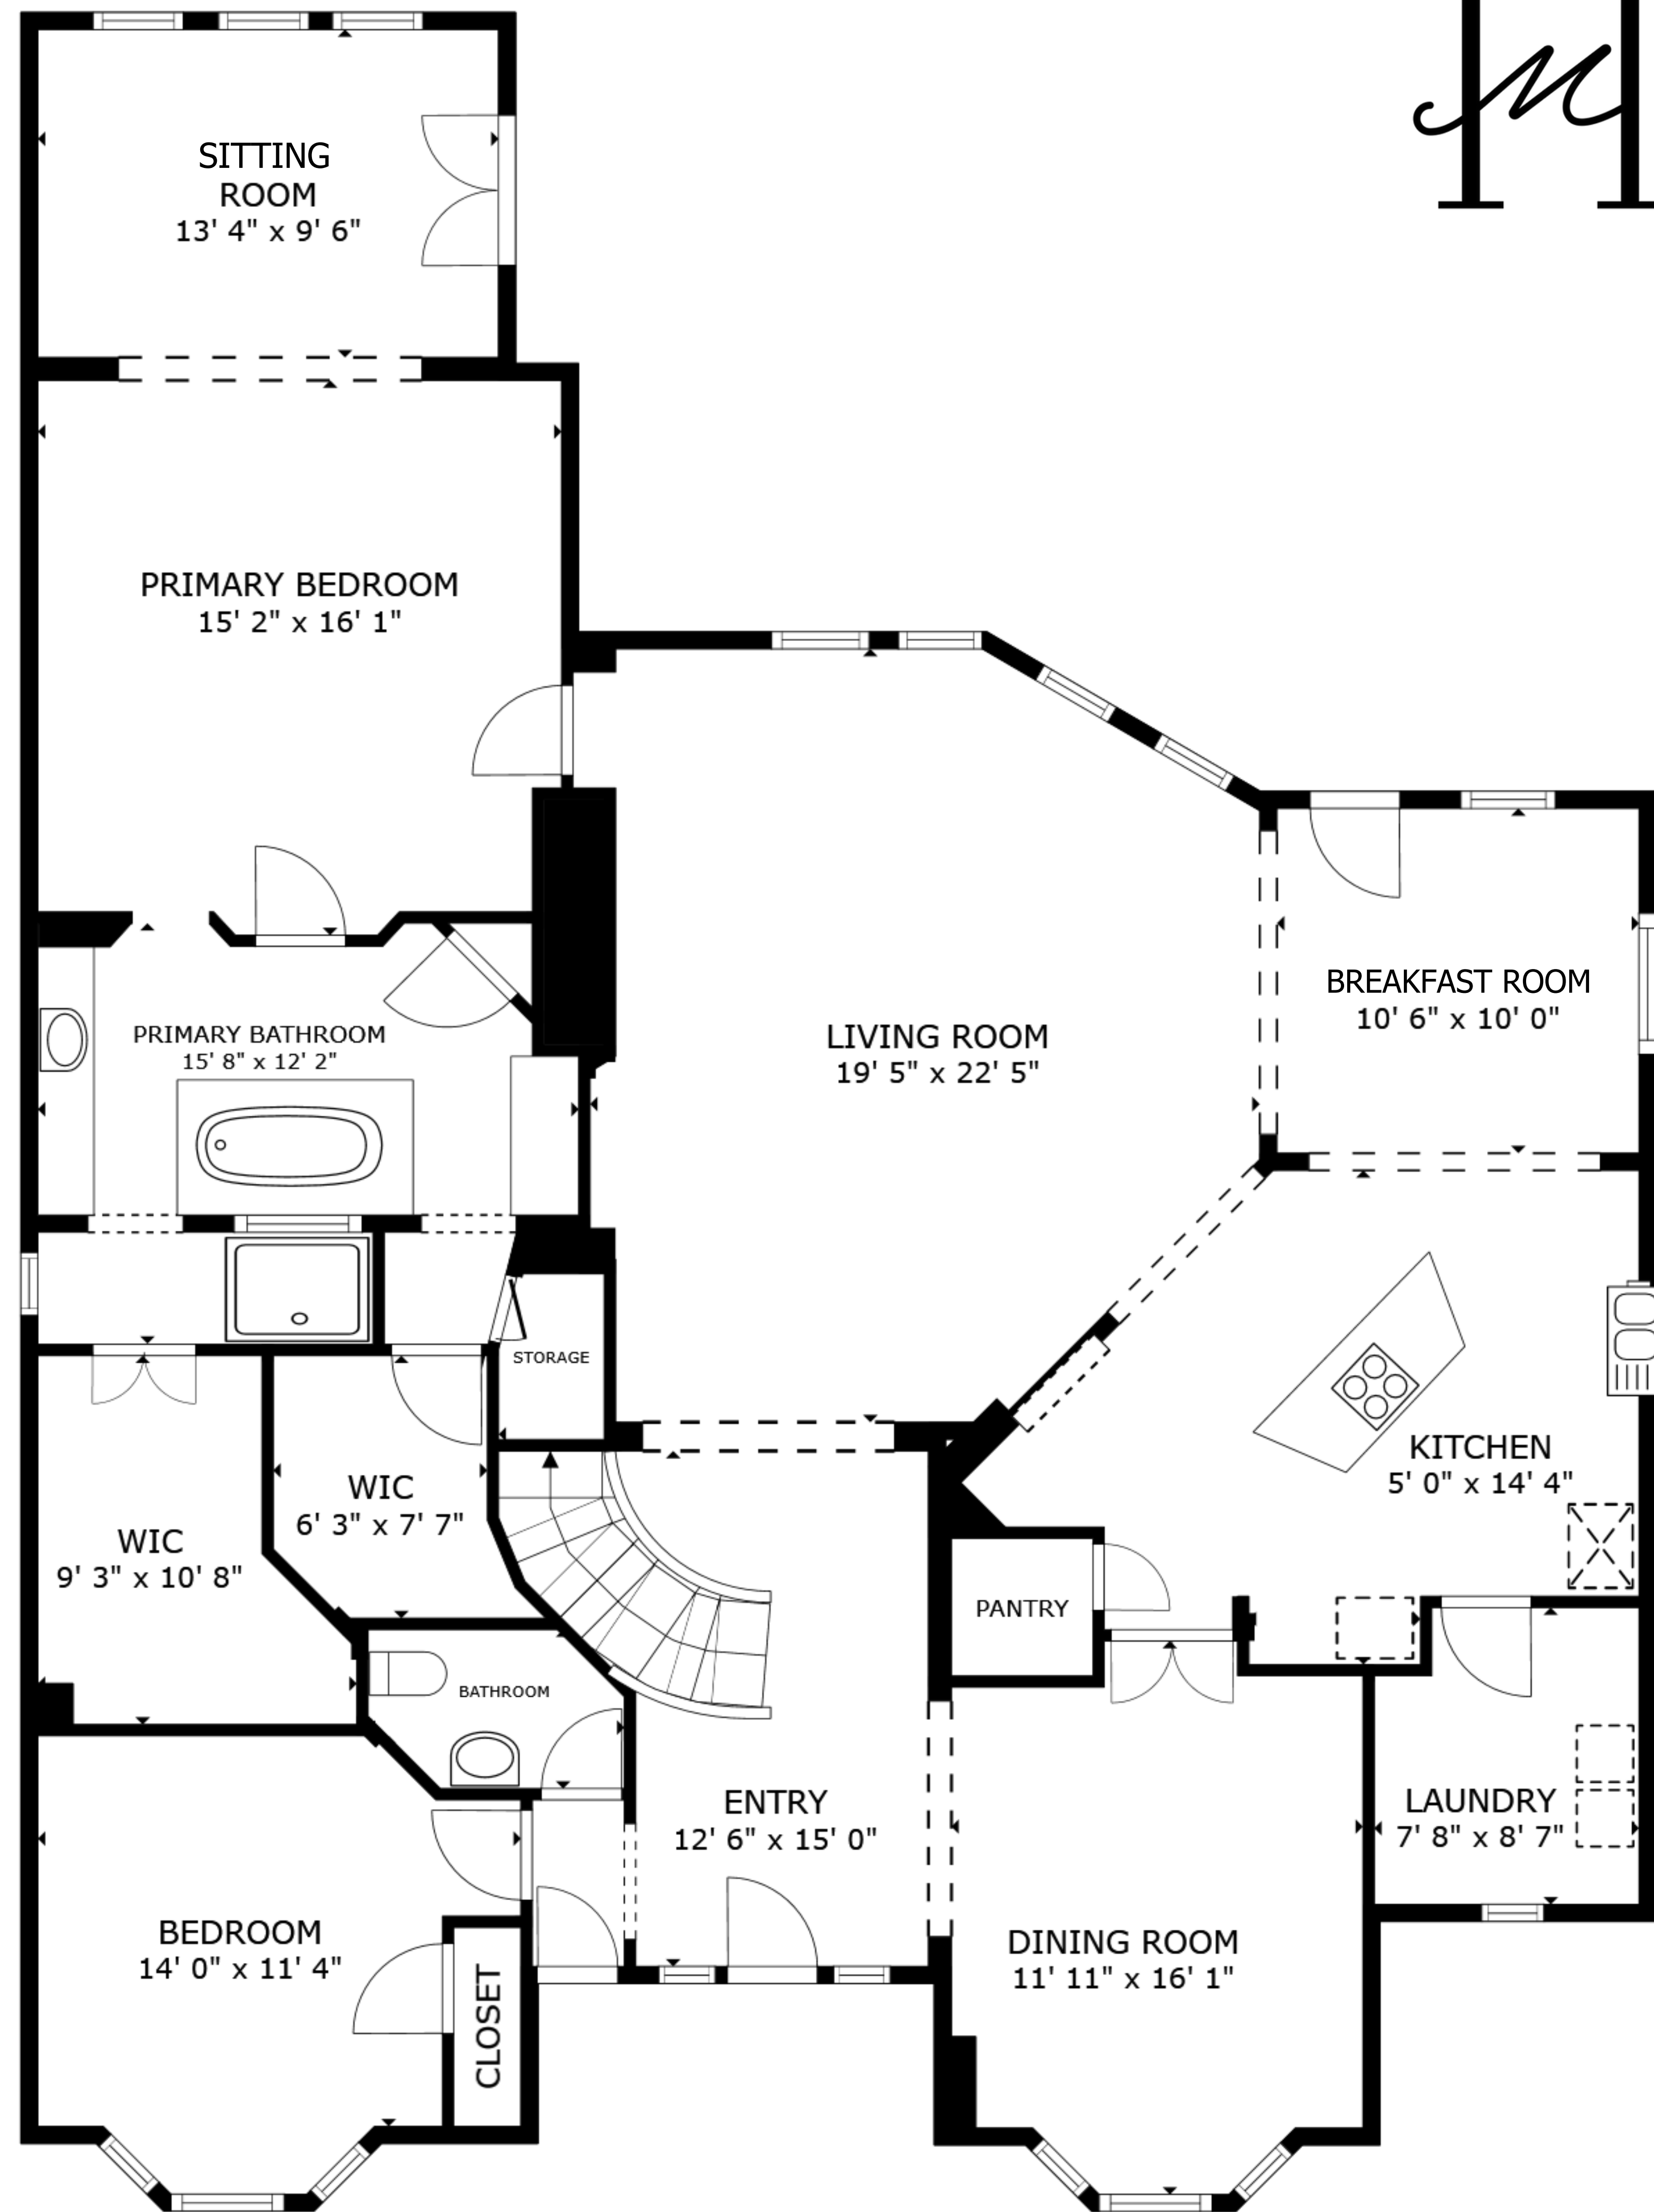

HINTON
HOME TEAM

First Floor

5450 Faircreek Lane

room dimensions are approximate*