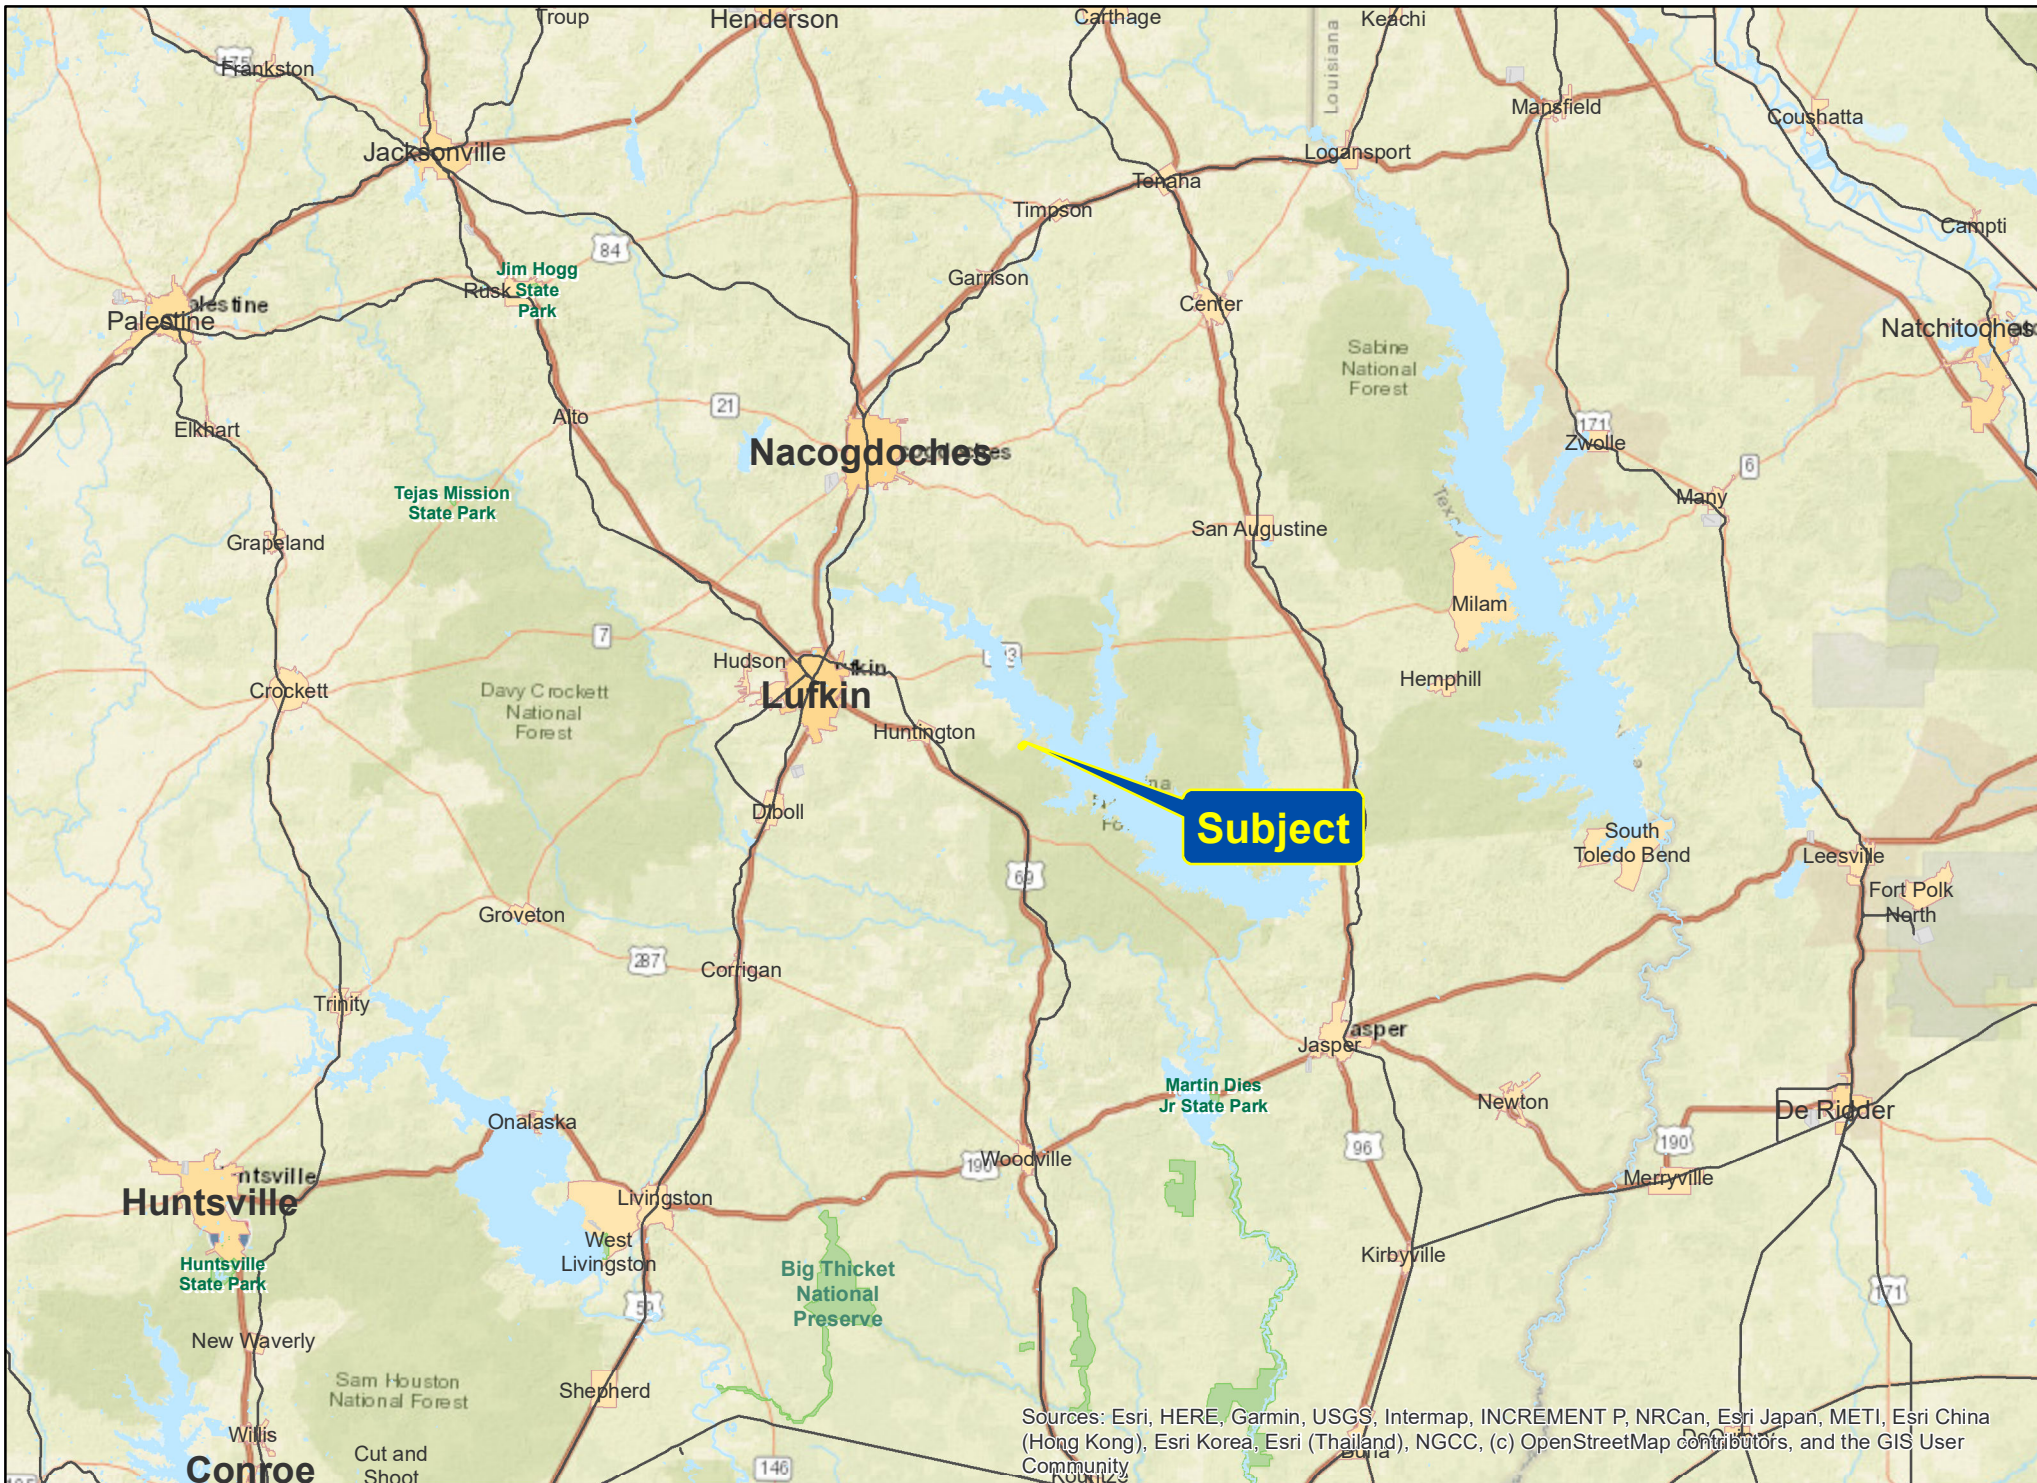

60 Acres | Eugene Walker Road | Angellina Co., Texas

For illustration purposes only.

Sources: Esri, HERE, Garmin, USGS, Intermap, INCREMENT P, NRCan, Esri Japan, METI, Esri China (Hong Kong), Esri Korea, Esri (Thailand), NGCC, (c) OpenStreetMap contributors, and the GIS User Community

60 Acres | Eugene Walker Road | Angelina Co., Texas

For illustration purposes only.

Sources: Esri, HERE, Garmin, USGS, Intermap, INCREMENT P, NRCan, Esri Japan, METI, Esri China (Hong Kong), Esri Korea, Esri (Thailand), NGCC, (c) OpenStreetMap contributors, and the GIS User Community

60 Acres | Eugene Walker Road | Angelina Co., Texas

For illustration purposes only.