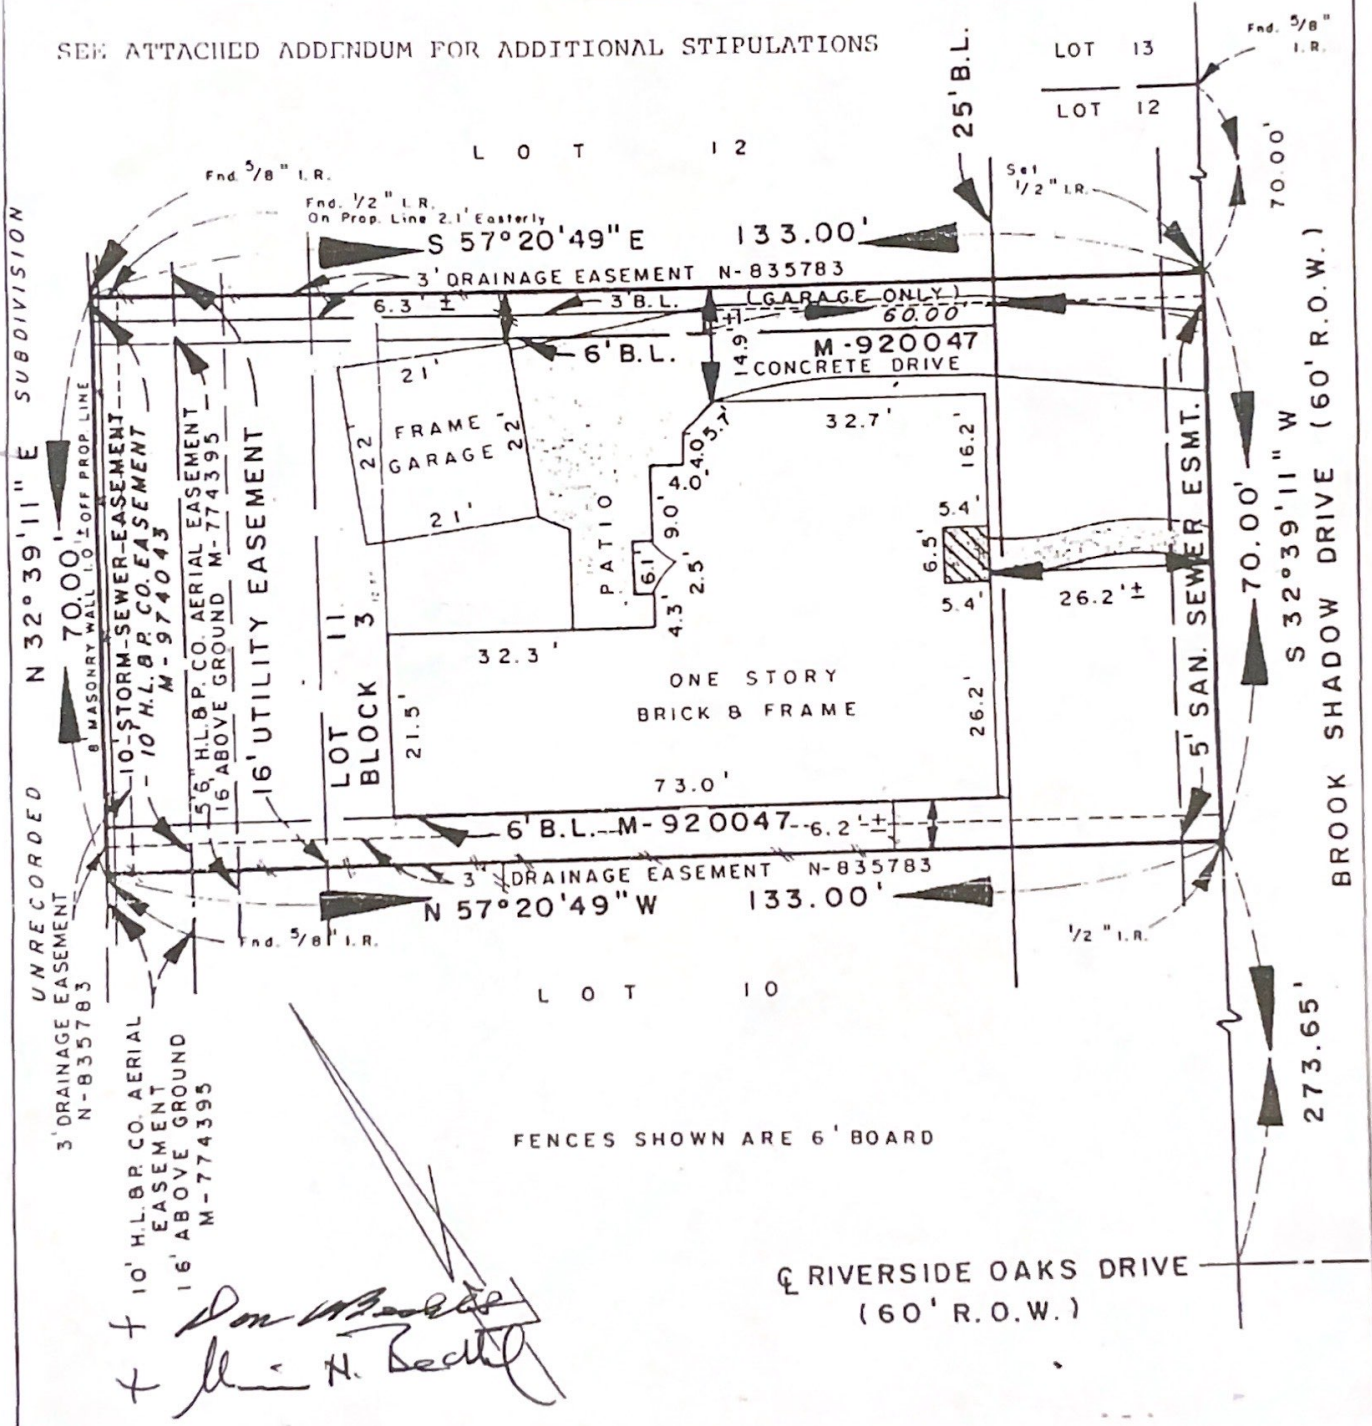

F.M.S. SURVEYING CO.

31930

PO BOX 7238, 3429 FEDERAL ROAD PASADENA, TEXAS 77508-7238
 AREA CODE 713 PHONE 943-9940

Scale: 1" = 20'

GF: 934846

DATE: MARCH 29, 1993

SEE ATTACHED ADDENDUM FOR ADDITIONAL STIPULATIONS

FENCES SHOWN ARE 6' BOARD

⊕ RIVERSIDE OAKS DRIVE
 (60' R.O.W.)

Don W. Beatty
H. H. Beatty