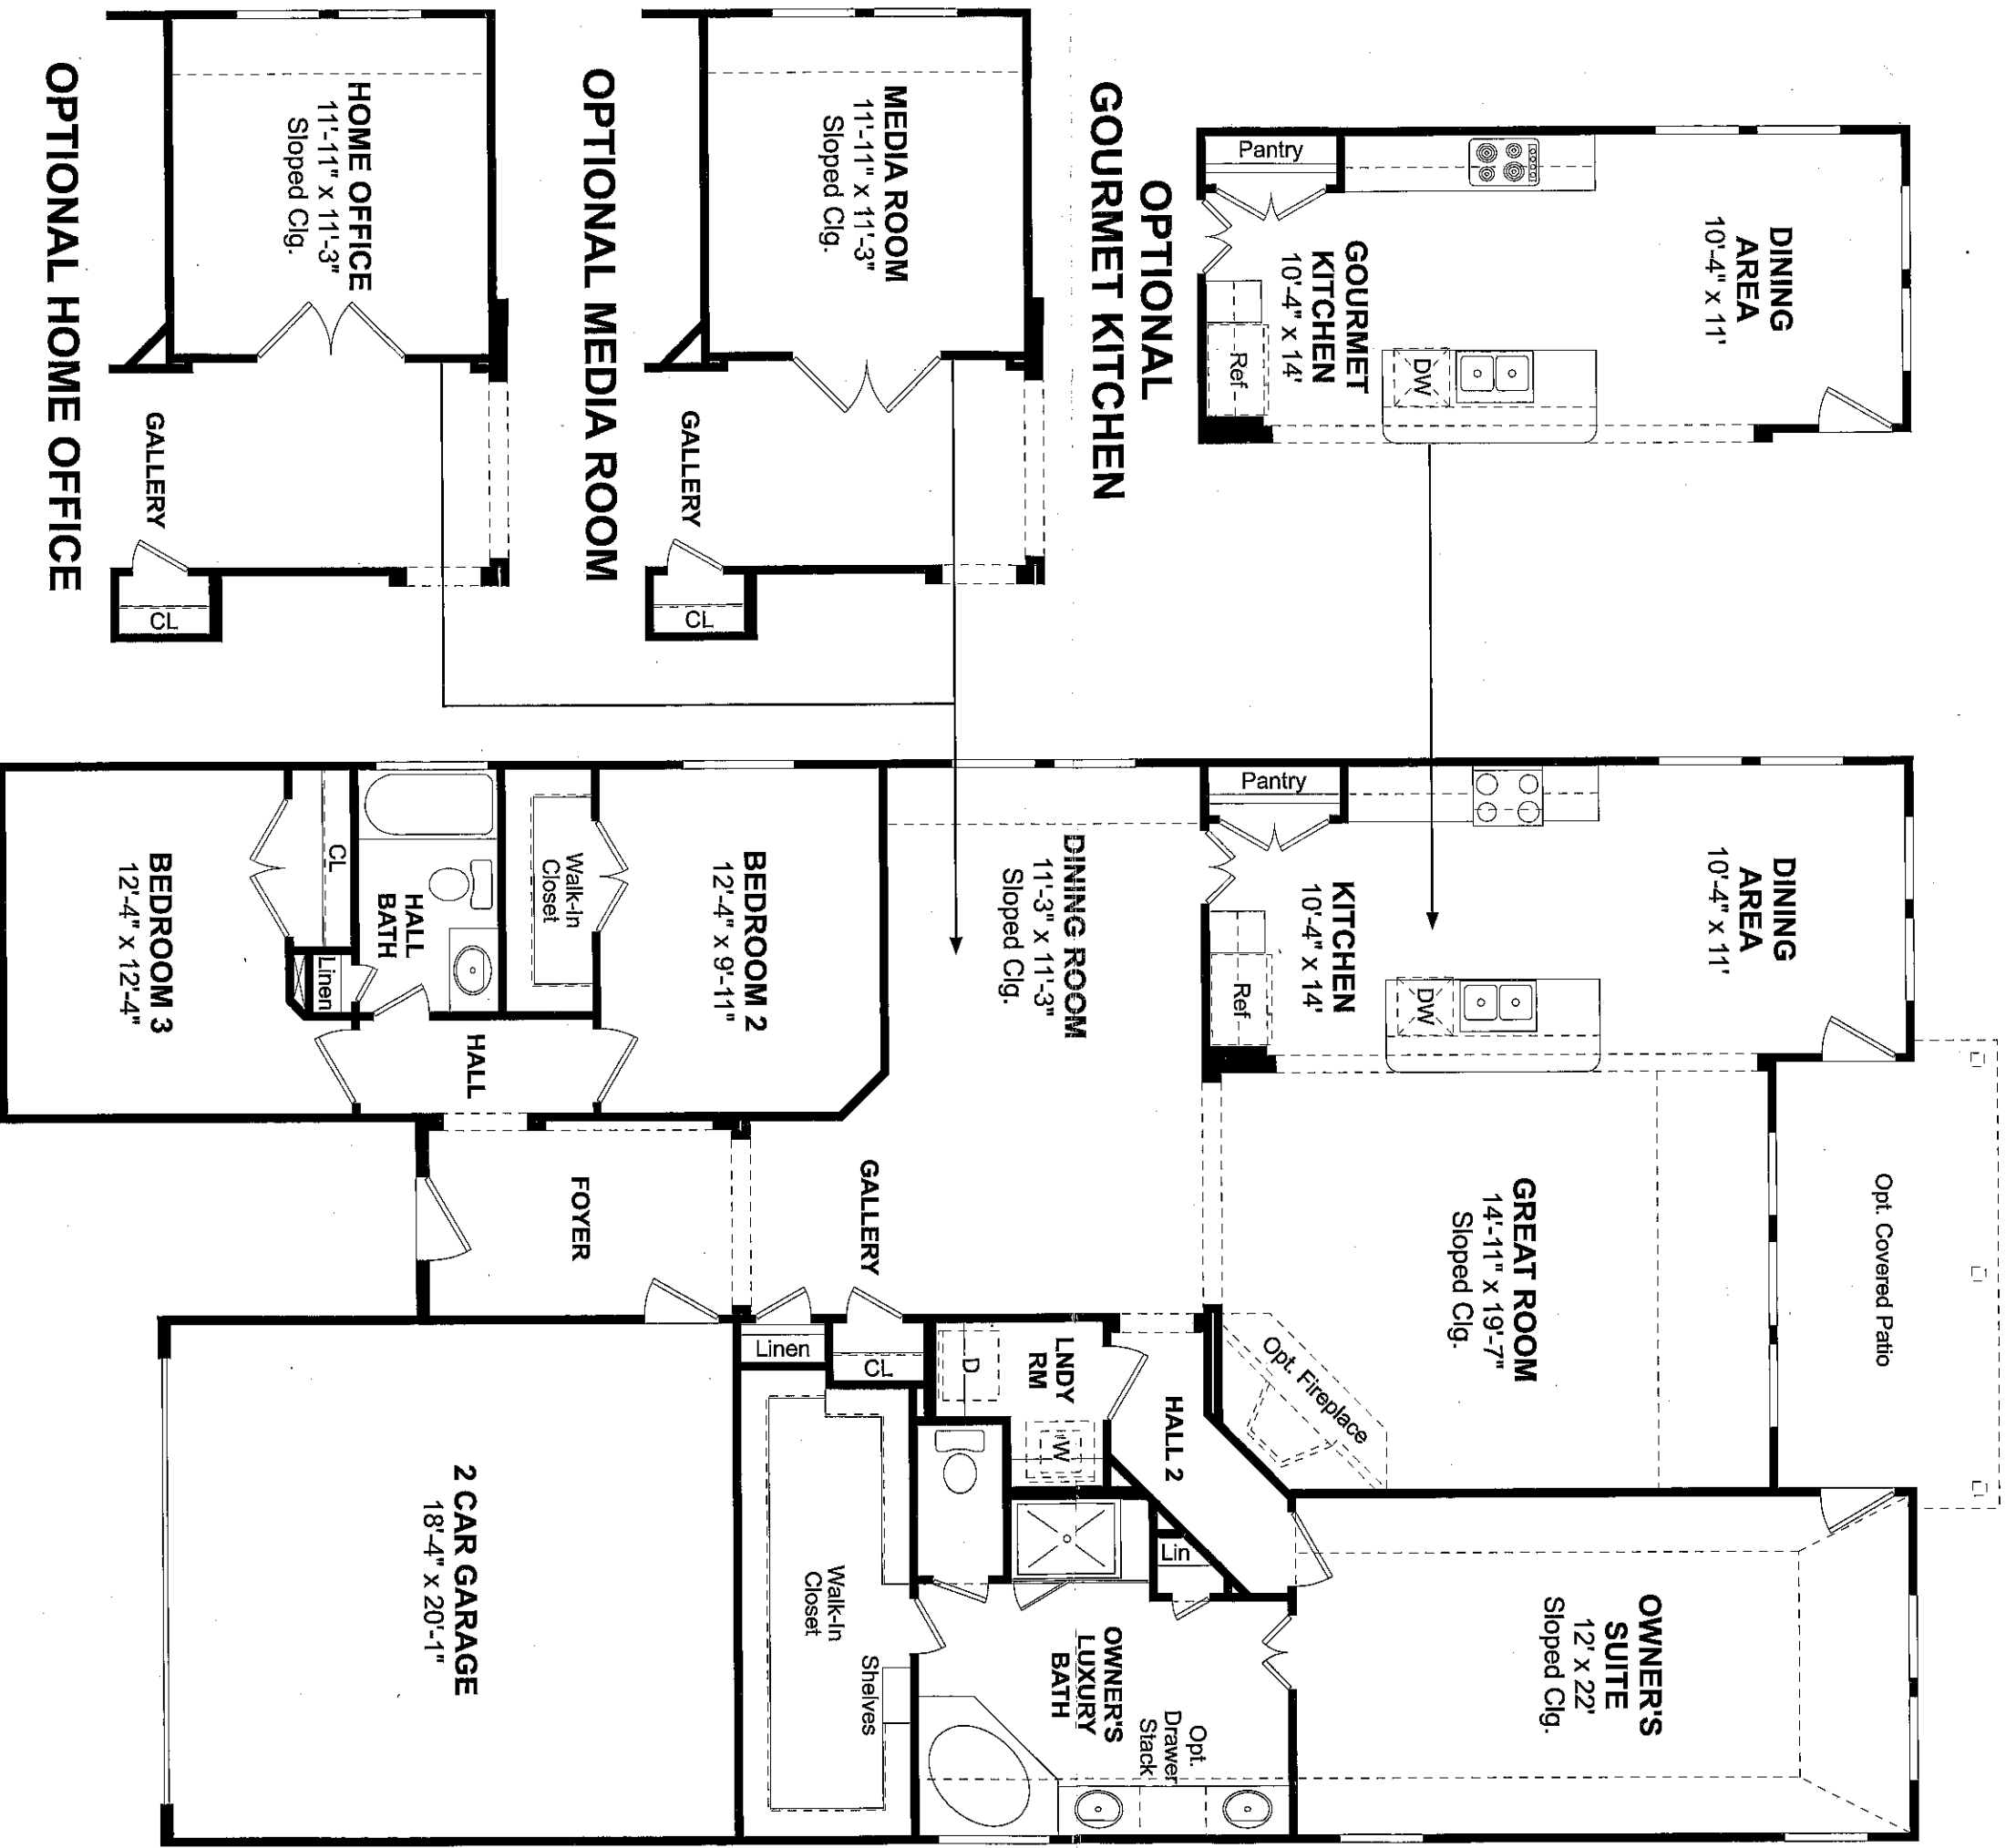

THE BLAKEMORE II

Concept # 4001

SUNSET RIDGE

3 Bedrooms • 2 Baths
2,009 Square Feet

All dimensions are approximate. Purchasers must review detailed architectural drawings available in the sales office to ensure accuracy and understanding of the home chosen. Window configurations may vary based upon elevation chosen.