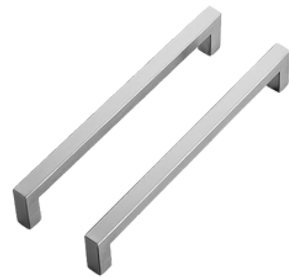

LIGHT FIXTURE

- Foucasal. 3-Light Bathroom Vanity Light
  Brushed Nickel Bathroom Light Fixtures